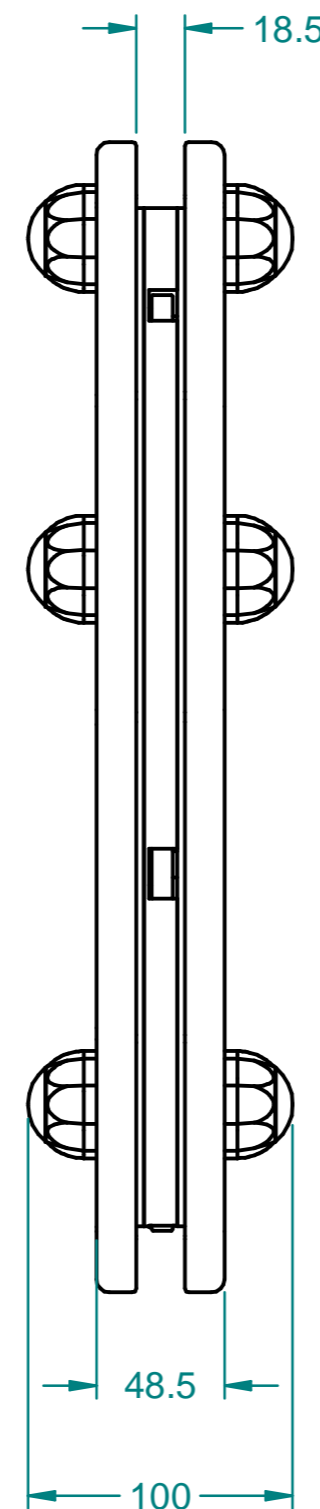

FIRAININ - Make It Rain Insert (REV C - 15) - 2D

Spitfire Road, Old Sarum, Salisbury			
Wiltshire, SP4 6GB, UK			
Tel: +44 (0)1722 349 793			
www.fahr-industries.com			
<small>This document, including the copyright therein, is the property of Fahr Industries Ltd and may not be utilised for any purpose or reproduced, or transmitted to any third party without prior written consent.</small>			
	All Dimensions in mm	1 of 1	Not To Scale
Title	FIRAININ - Make It Rain Insert (REV C - 15) - 2D		
Drg By	Jake Windle	Date	01/06/22