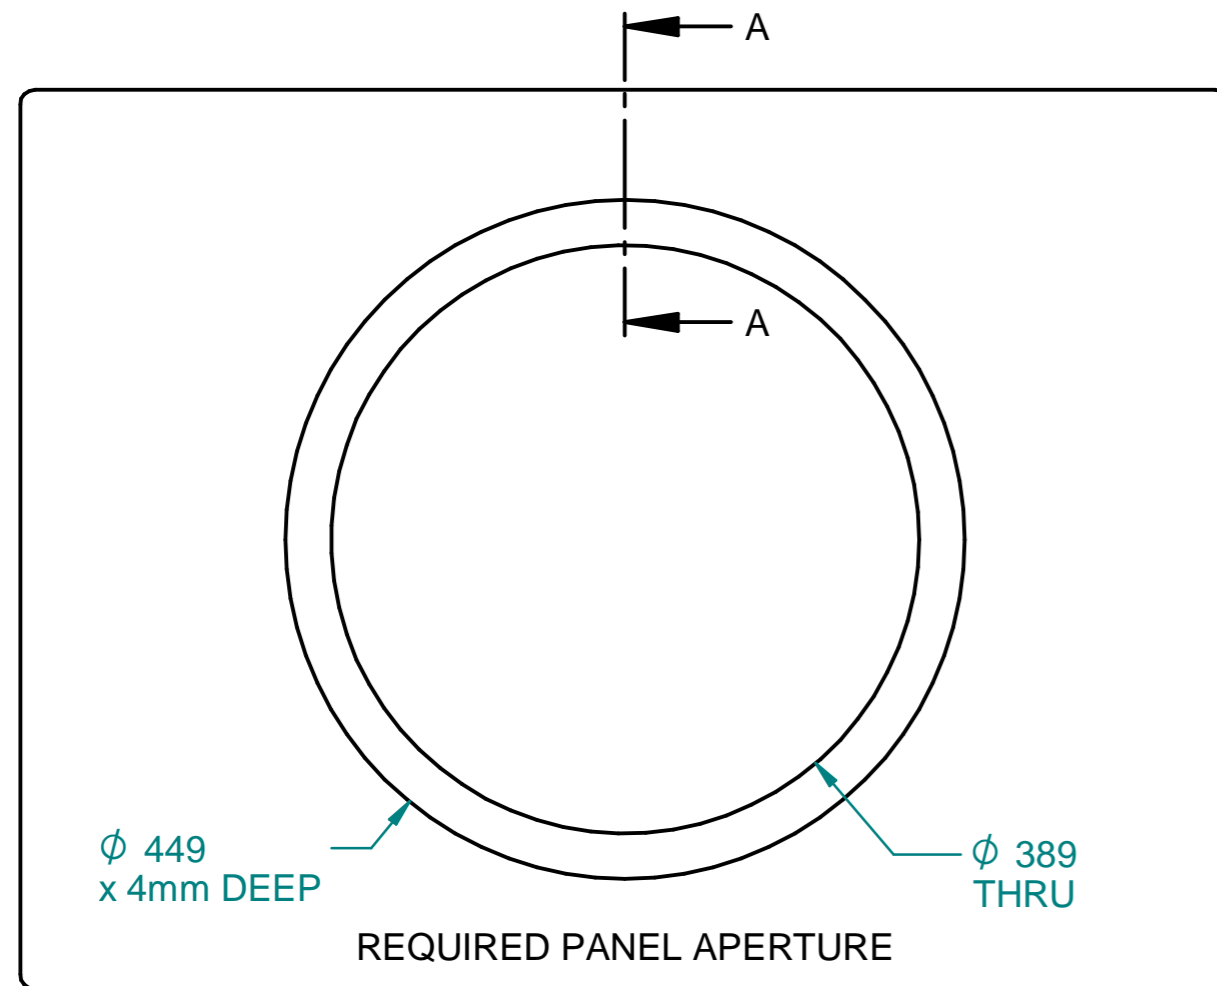

FIRAININ - Make It Rain Insert (REV C - 15) - 2D

Spitfire Road, Old Sarum, Salisbury			
Wiltshire, SP4 6GB, UK			
Tel: +44 (0)1722 349 793			
www.fahr-industries.com			
<small>This document, including the copyright therein, is the property of Fahr Industries Ltd and may not be utilised for any purpose or reproduced, or transmitted to any third party without prior written consent.</small>			
	All Dimensions in mm	1 of 1	Not To Scale
Title	FIRAININ - Make It Rain Insert (REV C - 15) - 2D		
Drg By	Jake Windle	Date	01/06/22