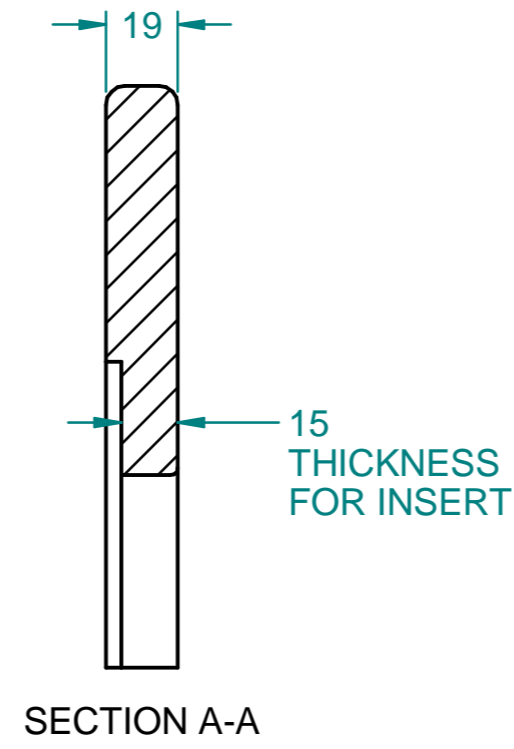

FIRAININ - Make It Rain Insert (REV C - 15) - 2D

Spitfire Road, Old Sarum, Salisbury			
Wiltshire, SP4 6GB, UK			
Tel: +44 (0)1722 349 793			
www.fahr-industries.com			
<small>This document, including the copyright therein, is the property of Fahr Industries Ltd and may not be utilised for any purpose or reproduced, or transmitted to any third party without prior written consent.</small>			
	All Dimensions in mm	1 of 1	Not To Scale
Title	FIRAININ - Make It Rain Insert (REV C - 15) - 2D		
Drg By	Jake Windle	Date	01/06/22