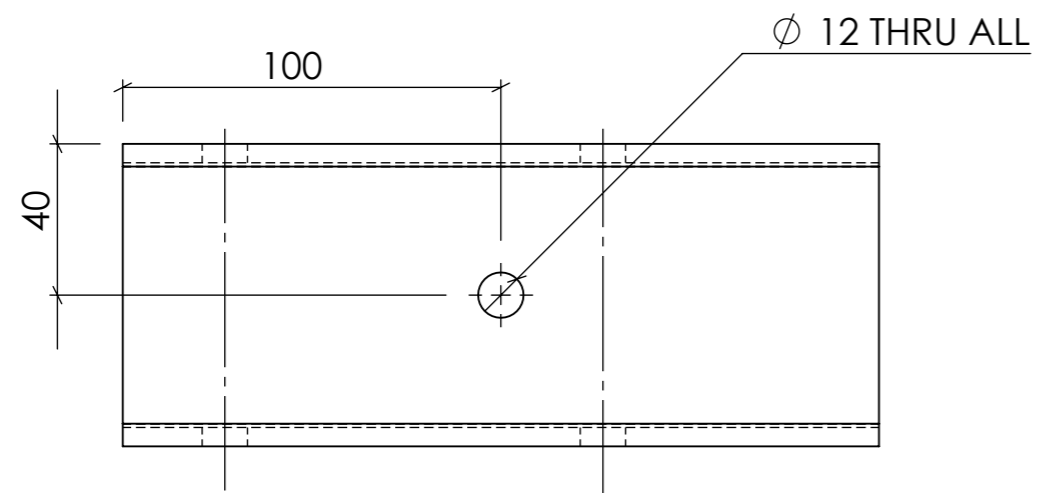

HPKF 80-40-3

07-201-403

	NAME	DATE	Søve AS	Grønnvoldveien 290 3830 Ulefoss Norway www.sove.no	
Drawn	MNØ	29.04.2022			
Approved			FileName: 81-200-150_benkFrame		
Revision	0	Monday, February 26, 2024 13:04:38			
Surface			Partname: Parkmøbel frame stol		
Color			Descr: Parkmøbel frame stol		
UNLESS OTHERWISE SPECIFIED: DIMENSIONS ARE IN MILLIMETERS			Artikelnr: 07-201-400	Config: Stool<As Machined>	SHEET 2 OF 4
			Material: S235JRH	Weight: 9.683 kg	SCALE: 1:2 A3