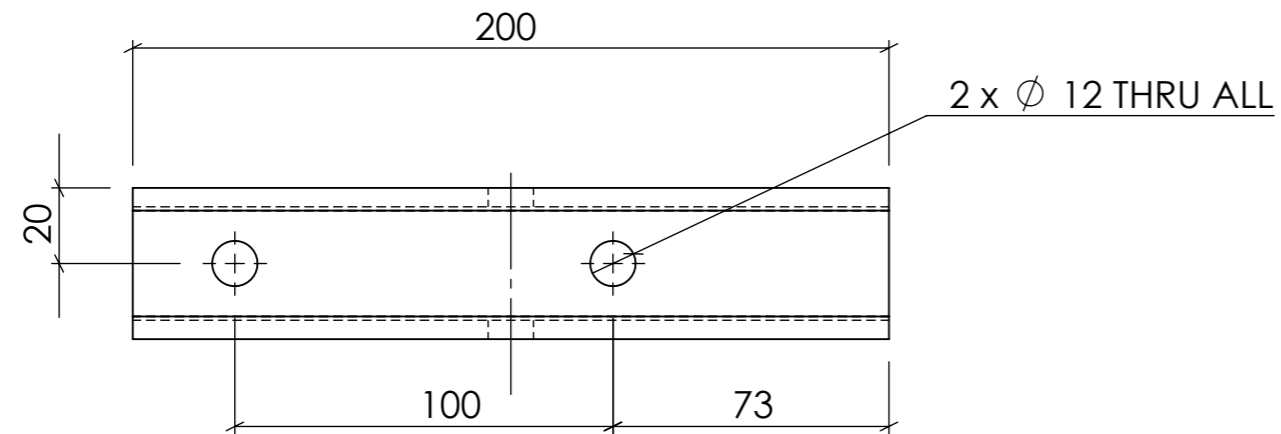

HPKF 80-40-3

07-201-403

	NAME	DATE	Søve AS	Grønnvoldveien 290 3830 Ulefoss Norway www.sove.no	
Drawn	MNØ	29.04.2022			
Approved			FileName: 81-200-150_benkFrame		
Revision	0	Monday, February 26, 2024 13:04:38			
Surface			Partname: Parkmøbel frame stol		
Color			Descr: Parkmøbel frame stol		
UNLESS OTHERWISE SPECIFIED: DIMENSIONS ARE IN MILLIMETERS			Artikelnr: 07-201-400	Config: Stool<As Machined>	SHEET 2 OF 4
			Material: S235JRH	Weight: 9.683 kg	SCALE: 1:2 A3