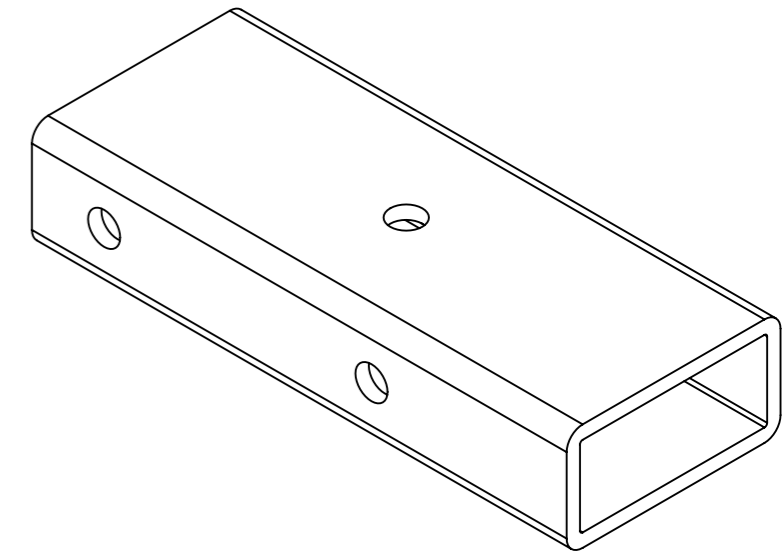

HPKF 80-40-3

07-201-403

	NAME	DATE	Søve AS	Grønnvoldveien 290 3830 Ulefoss Norway www.sove.no	
Drawn	MNØ	29.04.2022			
Approved			FileName: 81-200-150_benkFrame		
Revision	0	Monday, February 26, 2024 13:04:38			
Surface			Partname: Parkmøbel frame stol		
Color			Descr: Parkmøbel frame stol		
UNLESS OTHERWISE SPECIFIED: DIMENSIONS ARE IN MILLIMETERS			Artikelnr: 07-201-400	Config: Stool<As Machined>	SHEET 2 OF 4
			Material: S235JRH	Weight: 9.683 kg	SCALE: 1:2 A3