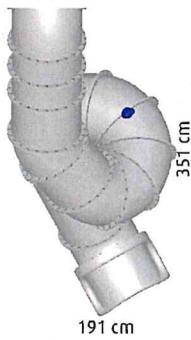

Filename: Søve Tusenfryd start 390 cm  
 Printed: 6/12/2021 at 13:41  
 Version: Tunnel Maker v2r16

Startheight: 399 cm  
 Dimensions: 191 x 351 cm

FRONT

RIGHT

TOP

AXO

Mounting guide: