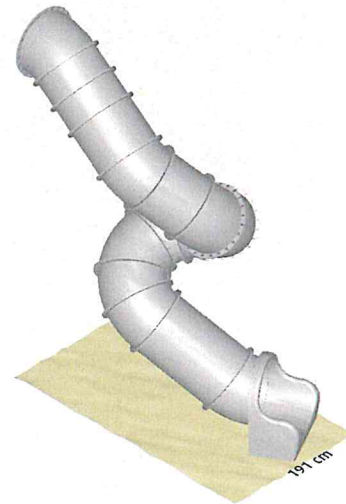

Filename: Søve Tusenfryd start 390 cm  
 Printed: 6/12/2021 at 13:41  
 Version: Tunnel Maker v2r16

Startheight: 399 cm  
 Dimensions: 191 x 351 cm

FRONT

RIGHT

TOP

AXO

Mounting guide: