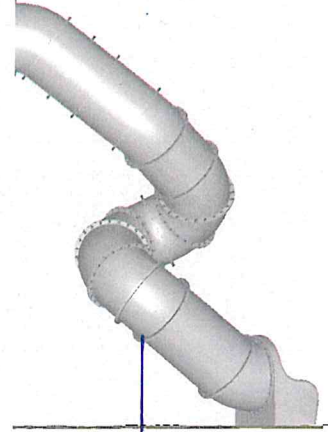

Filename: Søve Tusenfryd start 390 cm  
 Printed: 6/12/2021 at 13:41  
 Version: Tunnel Maker v2r16

Startheight: 399 cm  
 Dimensions: 191 x 351 cm

FRONT

RIGHT

TOP

AXO

Mounting guide: