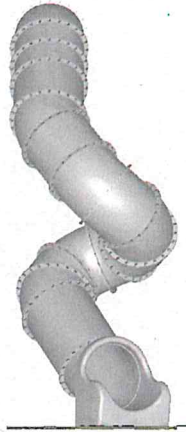

Filename: Søve Tusenfryd start 390 cm  
 Printed: 6/12/2021 at 13:41  
 Version: Tunnel Maker v2r16

Startheight: 399 cm  
 Dimensions: 191 x 351 cm

FRONT

RIGHT

TOP

AXO

Mounting guide: