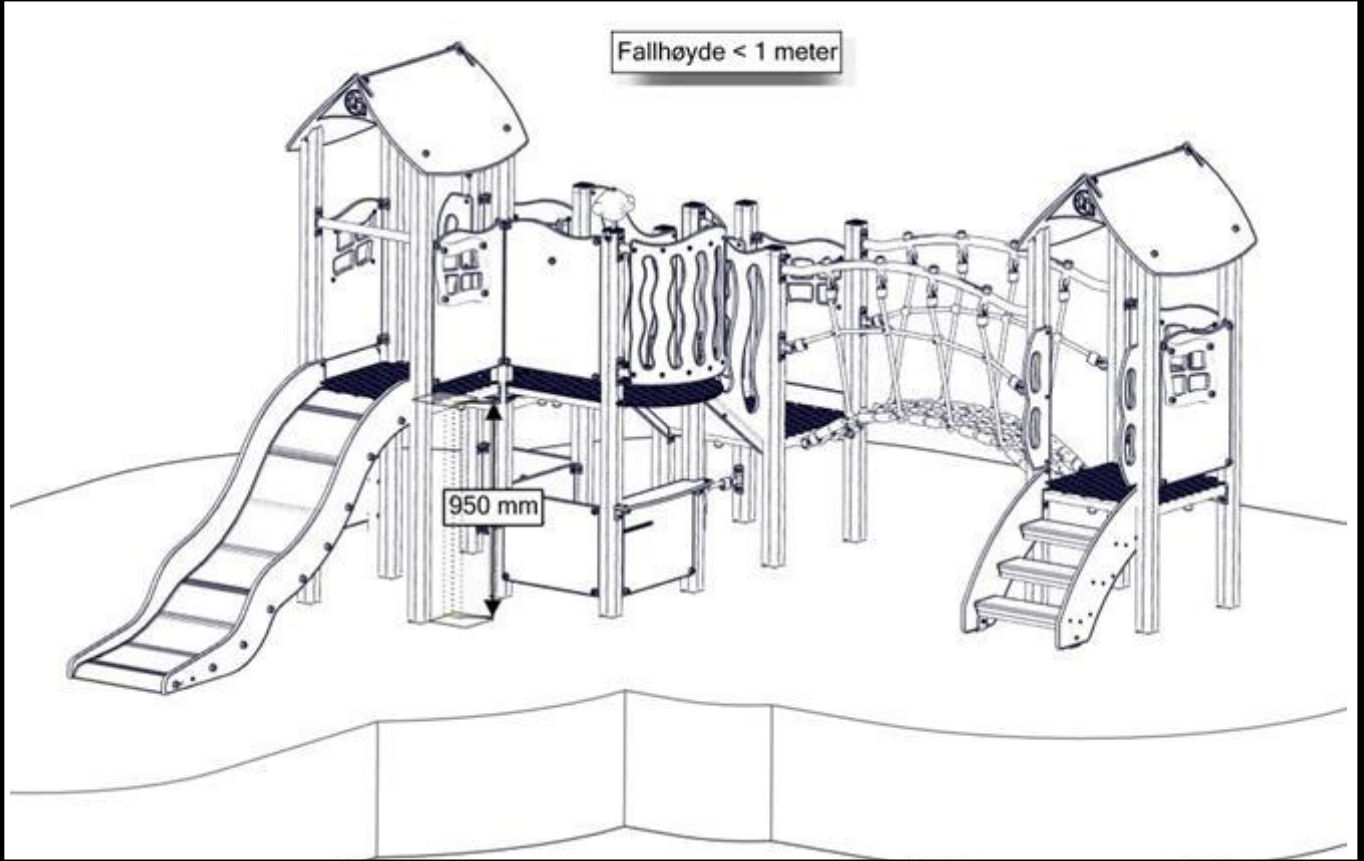

Fallhøyder / Free height of fall / Fallhöjder