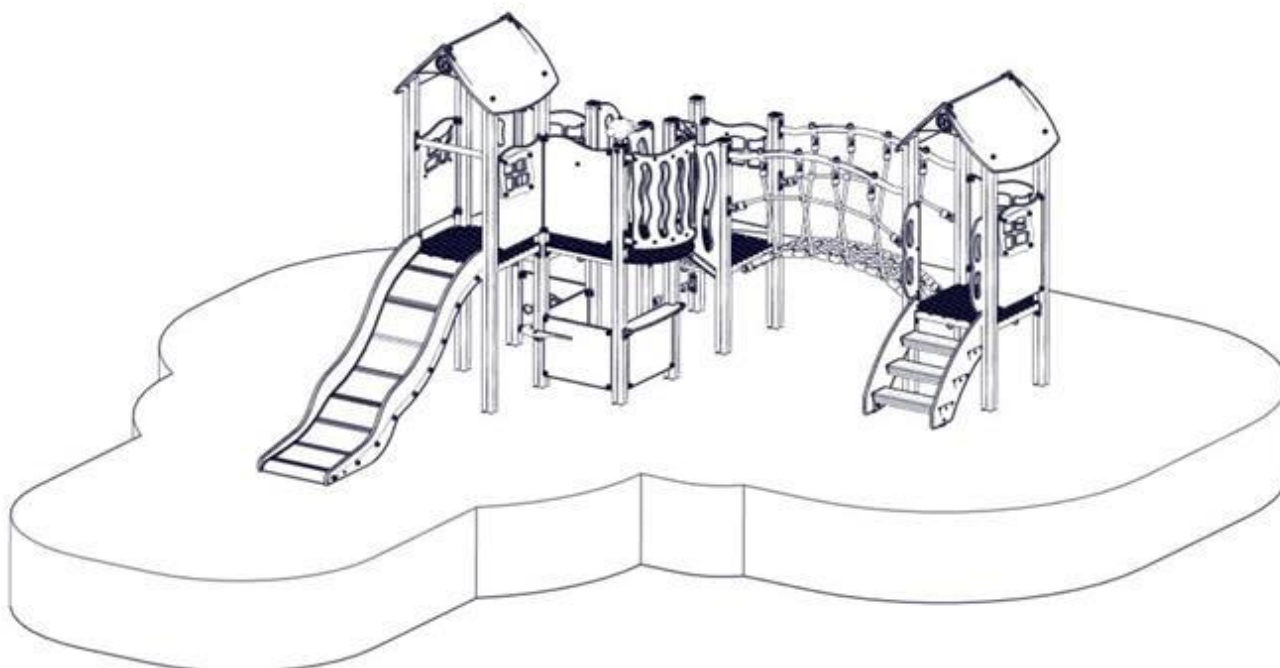

N

Monteringsanvisning

EN

Assembly Instructions

S

Monteringsanvisning

Produkt nr. / Product no. / Produkt nr.

25-200-181

Rød / Grå

Ord. nr. _____

Dato. _____

Sign. _____

søve

Søve AS
Grønnvoldveien 290
3830 Ulefoss - Norway
Tlf: +47 35 94 65 65
www.sove.no

søve

Søve AB
EA Rosengrensgatan 32
421 31 Västra Frölunda
Phone: +46 (0)31 773 97 00
www.sove.se