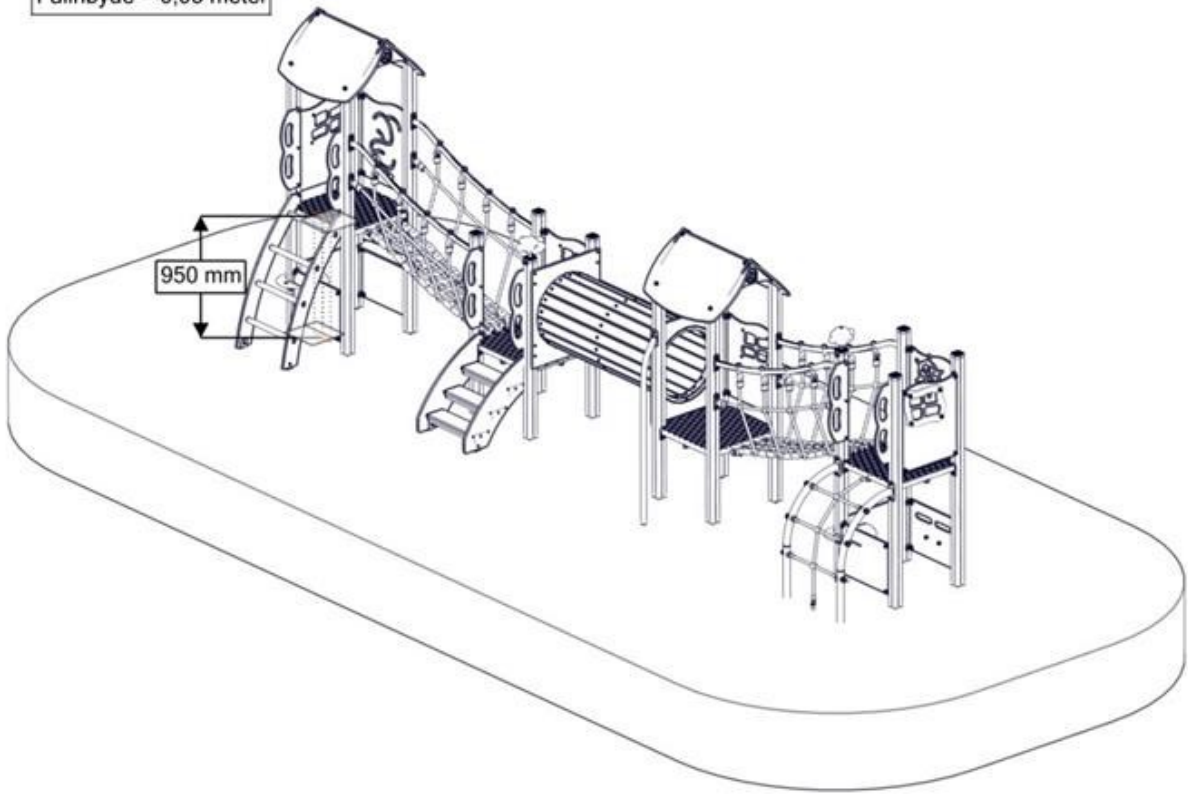

The bolt must be tightened
in to the post, so that it
peirces the aluminium

S

Bulten skruvas HELT
ignom aluminiumen.

Fallhøyder / Free height of fall / Fallhöjder

Fallhøyde = 0,95 meter

Sikkerhetszone / Safety zone / Säkerhetszon