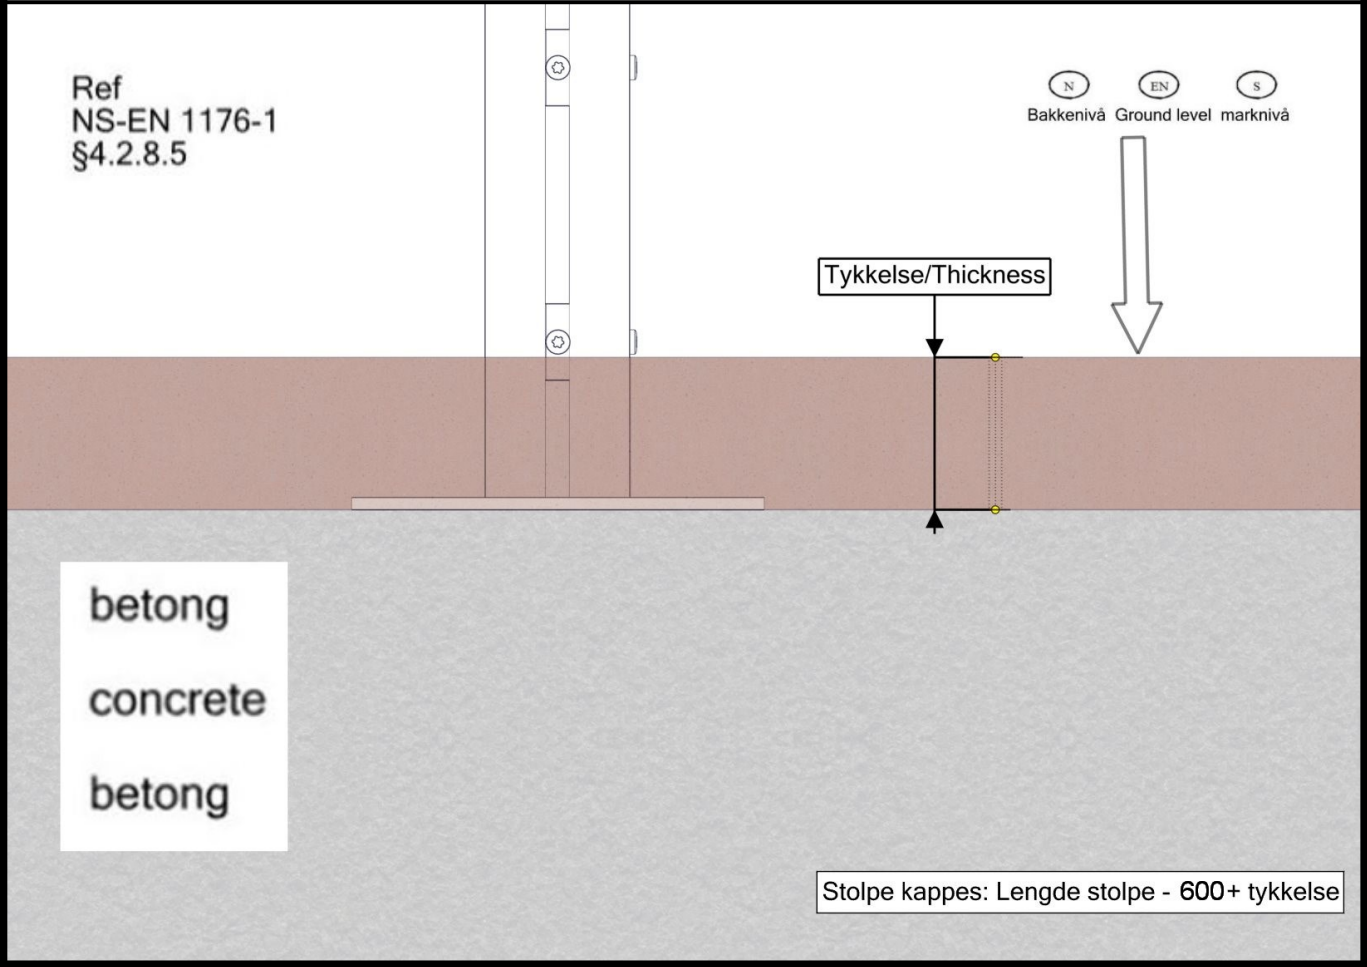

Overflatemontering/ Surface mounting/ Ytmontering

Ref
NS-EN 1176-1
§4.2.8.5

(N) (EN) (S)
Bakkenivå Ground level marknivå

Tykkelse/Thickness

betong
concrete
betong

Stolpe kappes: Lengde stolpe - 600+ tykkelse