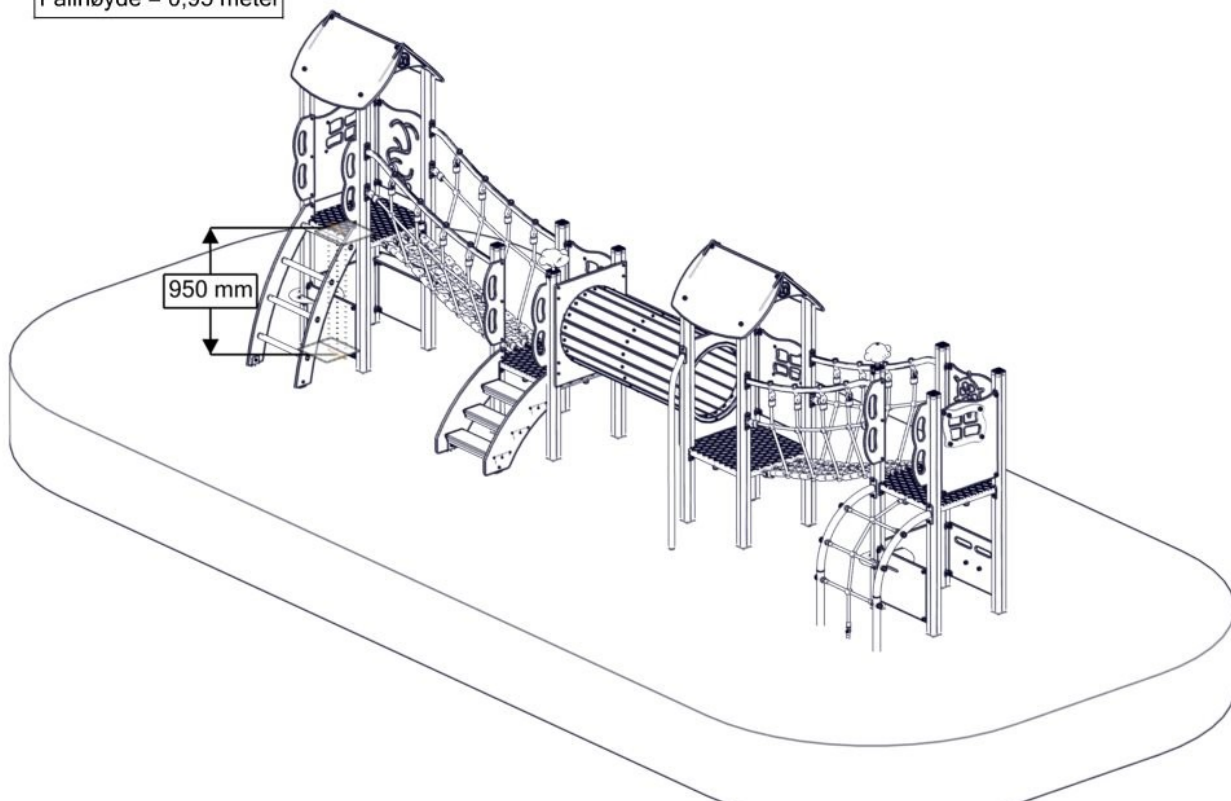

The bolt must be tightened
in to the post, so that it
peirces the aluminium

S

Bulten skruvas HELT
ignom aluminiumen.

Fallhøyder / Free height of fall / Fallhöjder

Fallhøyde = 0,95 meter

Sikkerhetszone / Safety zone / Säkerhetszon