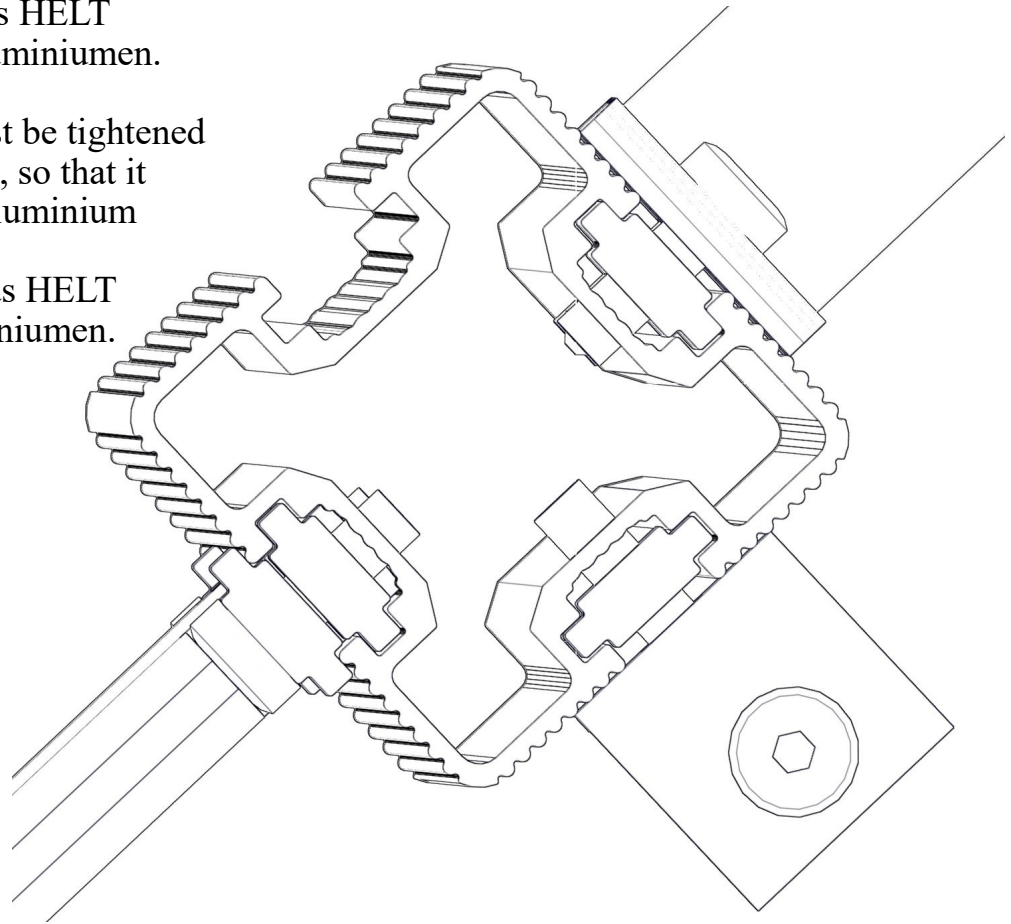

The bolt must be tightened
in to the post, so that it
peirces the aluminium

S

Bulten skruvas HELT
ignom aluminiumen.

Fallhøyder / Free height of fall / Fallhöjder

Fallhøyde = 0,95 meter

Sikkerhetszone / Safety zone / Säkerhetszon