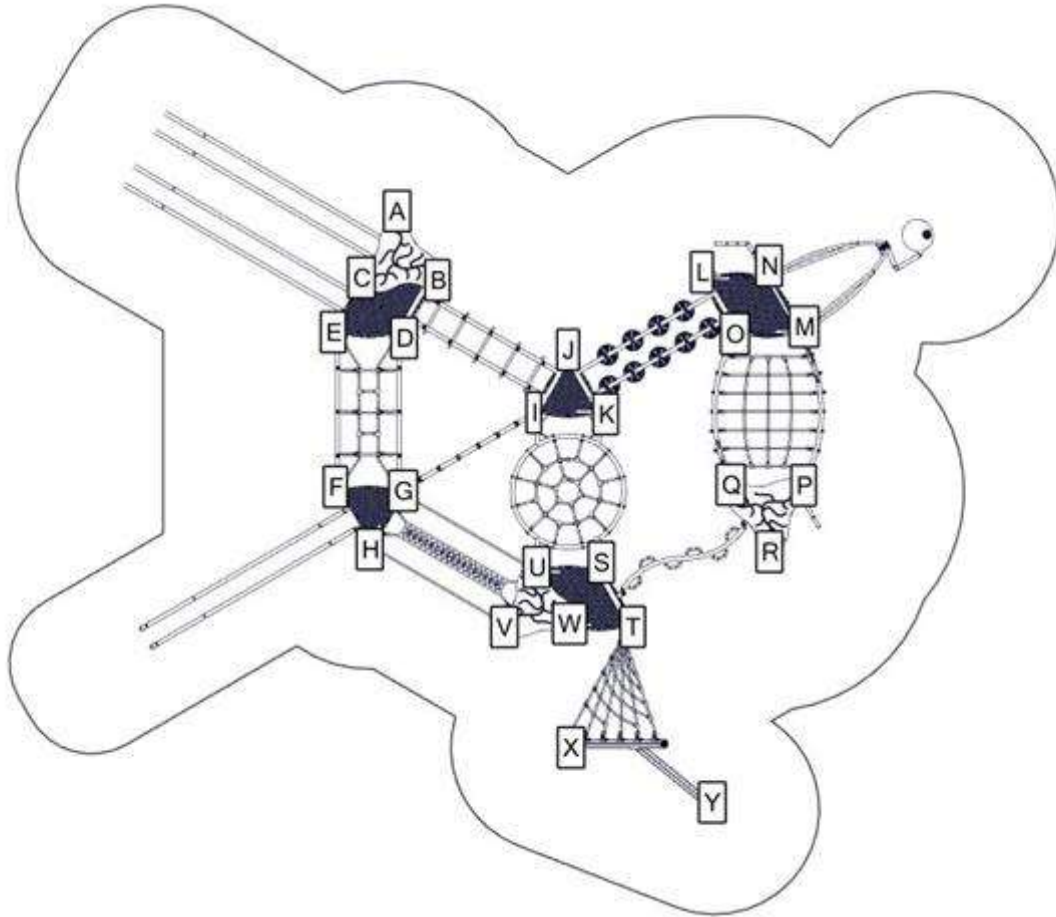

Montering av lekeapparatet / Assembly instructions / Montering av lekredskapet