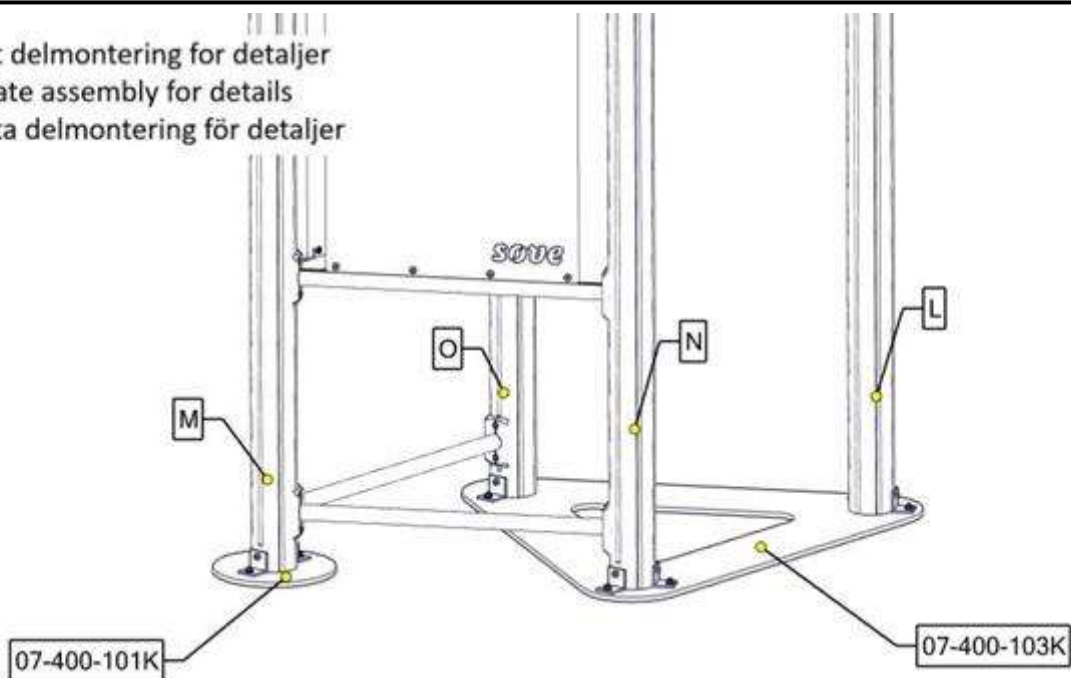

Se separat delmontering for detaljer
See separate assembly for details
Se separata delmontering för detaljer