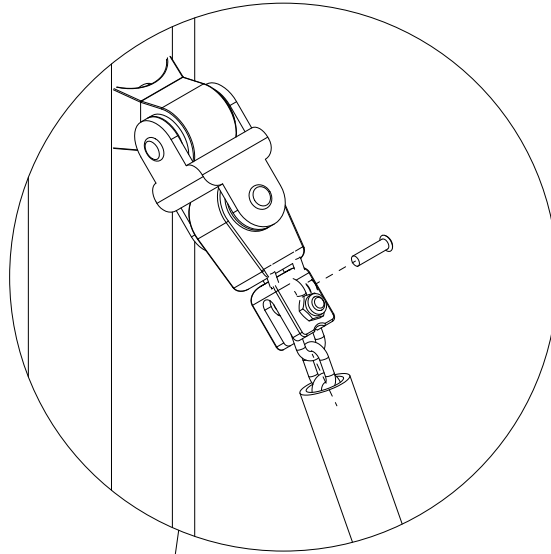

3t

2

11,6m<sup>3</sup>

6,6x1,75x1,8m

~82 kg

~0,08m<sup>3</sup>

Ø18x260cm

65kg

Parts List		
QTY	PART NO	DESCRIP.
2	D11356	Ø160/180-2600mm, w. fittings
1	LE20152	Baby swing seat

( 1 : 40 )

Parts List		
QTY	PART NO	DESCRIP.
2	LE15901	3x16, PH
1	LE15910	Name tag
1	LE16601	Loctite 5ml (Glue)