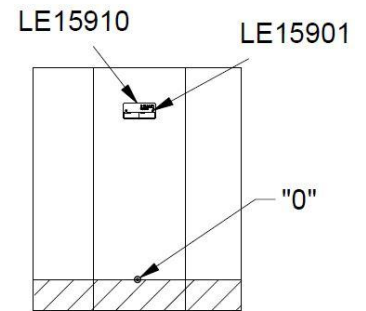

3t

2

11,6m<sup>3</sup>

6,6x1,75x1,8m

~82 kg

~0,08m<sup>3</sup>

Ø18x260cm

65kg

Parts List		
QTY	PART NO	DESCRIP.
2	D11356	Ø160/180-2600mm, w. fittings
1	LE20152	Baby swing seat

( 1 : 40 )

Parts List		
QTY	PART NO	DESCRIP.
2	LE15901	3x16, PH
1	LE15910	Name tag
1	LE16601	Loctite 5ml (Glue)