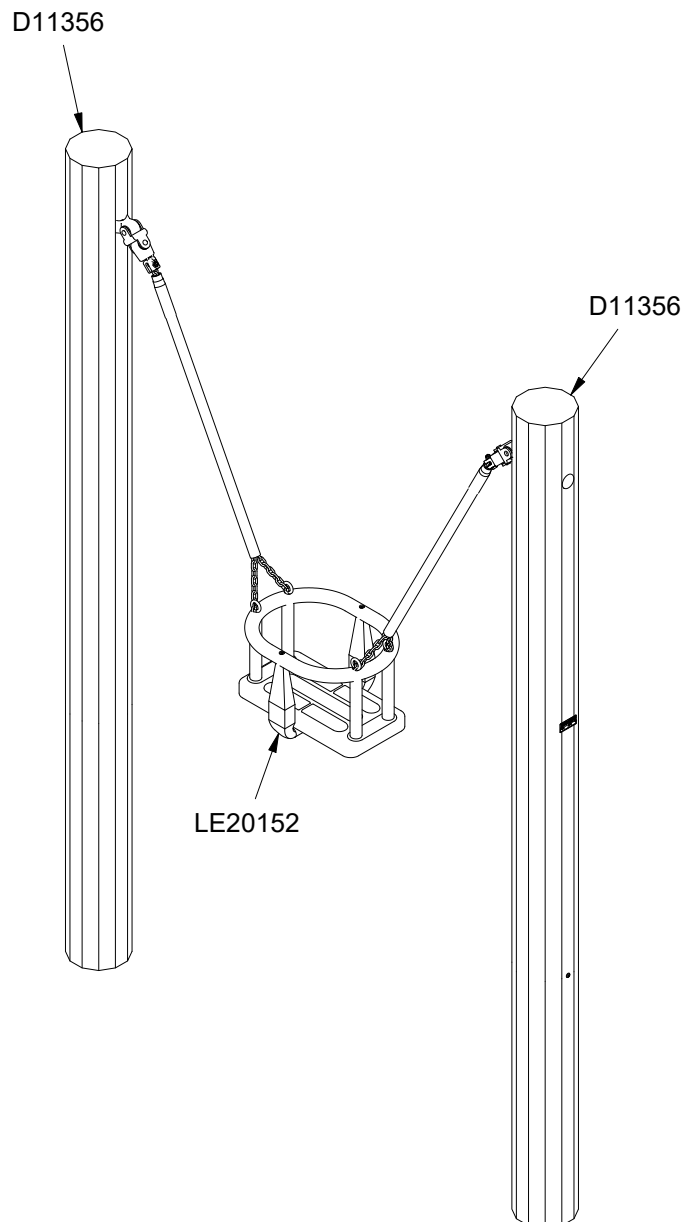

3t

2

11,6m<sup>3</sup>

6,6x1,75x1,8m

~82 kg

~0,08m<sup>3</sup>

Ø18x260cm

65kg

Parts List		
QTY	PART NO	DESCRIP.
2	D11356	Ø160/180-2600mm, w. fittings
1	LE20152	Baby swing seat

( 1 : 40 )

Parts List		
QTY	PART NO	DESCRIP.
2	LE15901	3x16, PH
1	LE15910	Name tag
1	LE16601	Loctite 5ml (Glue)