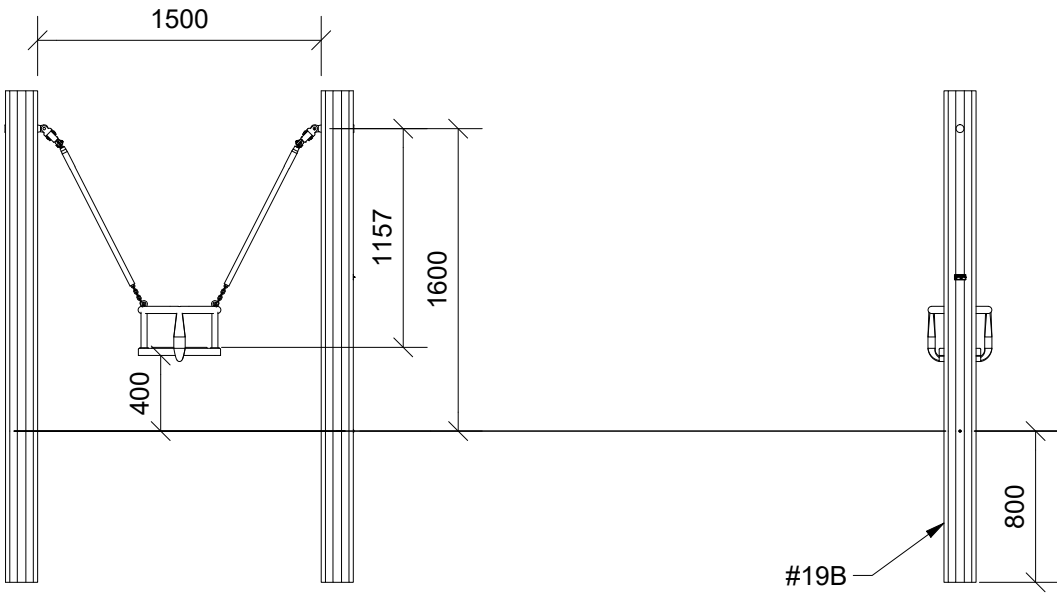

3t

2

11,6m<sup>3</sup>

6,6x1,75x1,8m

~82 kg

~0,08m<sup>3</sup>

Ø18x260cm

65kg

Parts List		
QTY	PART NO	DESCRIP.
2	D11356	Ø160/180-2600mm, w. fittings
1	LE20152	Baby swing seat

( 1 : 40 )

Parts List		
QTY	PART NO	DESCRIP.
2	LE15901	3x16, PH
1	LE15910	Name tag
1	LE16601	Loctite 5ml (Glue)