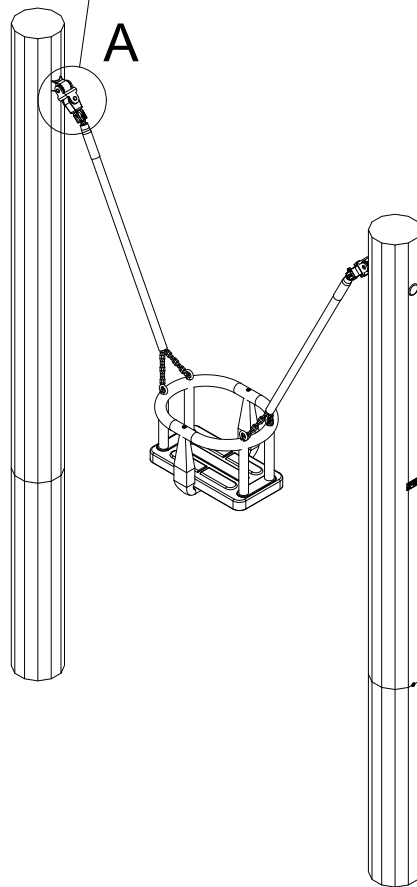

3t

2

11,6m<sup>3</sup>

6,6x1,75x1,8m

~82 kg

~0,08m<sup>3</sup>

Ø18x260cm

65kg

Parts List		
QTY	PART NO	DESCRIP.
2	D11356	Ø160/180-2600mm, w. fittings
1	LE20152	Baby swing seat

( 1 : 40 )

Parts List		
QTY	PART NO	DESCRIP.
2	LE15901	3x16, PH
1	LE15910	Name tag
1	LE16601	Loctite 5ml (Glue)