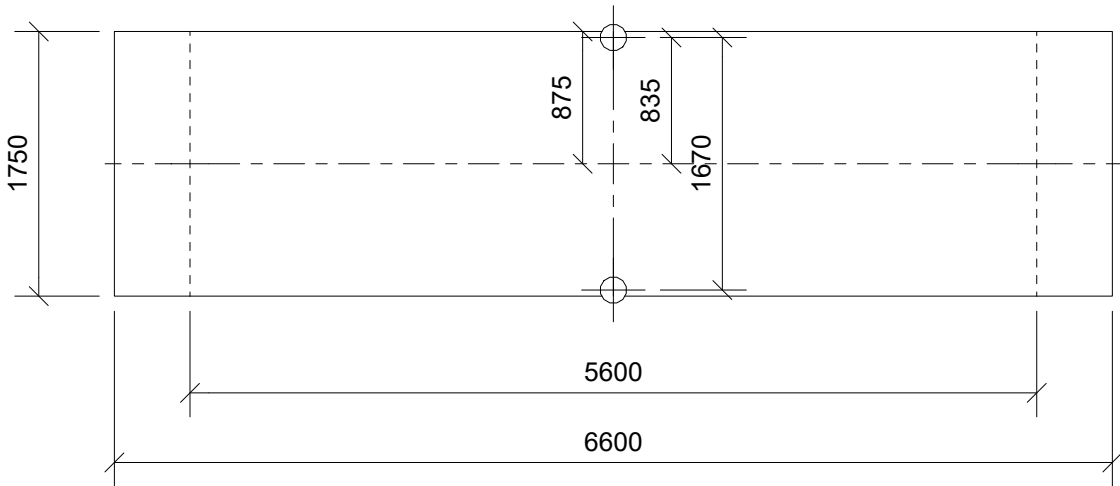

3t

2

11,6m<sup>3</sup>

6,6x1,75x1,8m

~82 kg

~0,08m<sup>3</sup>

Ø18x260cm

65kg

Parts List		
QTY	PART NO	DESCRIP.
2	D11356	Ø160/180-2600mm, w. fittings
1	LE20152	Baby swing seat

( 1 : 40 )

Parts List		
QTY	PART NO	DESCRIP.
2	LE15901	3x16, PH
1	LE15910	Name tag
1	LE16601	Loctite 5ml (Glue)