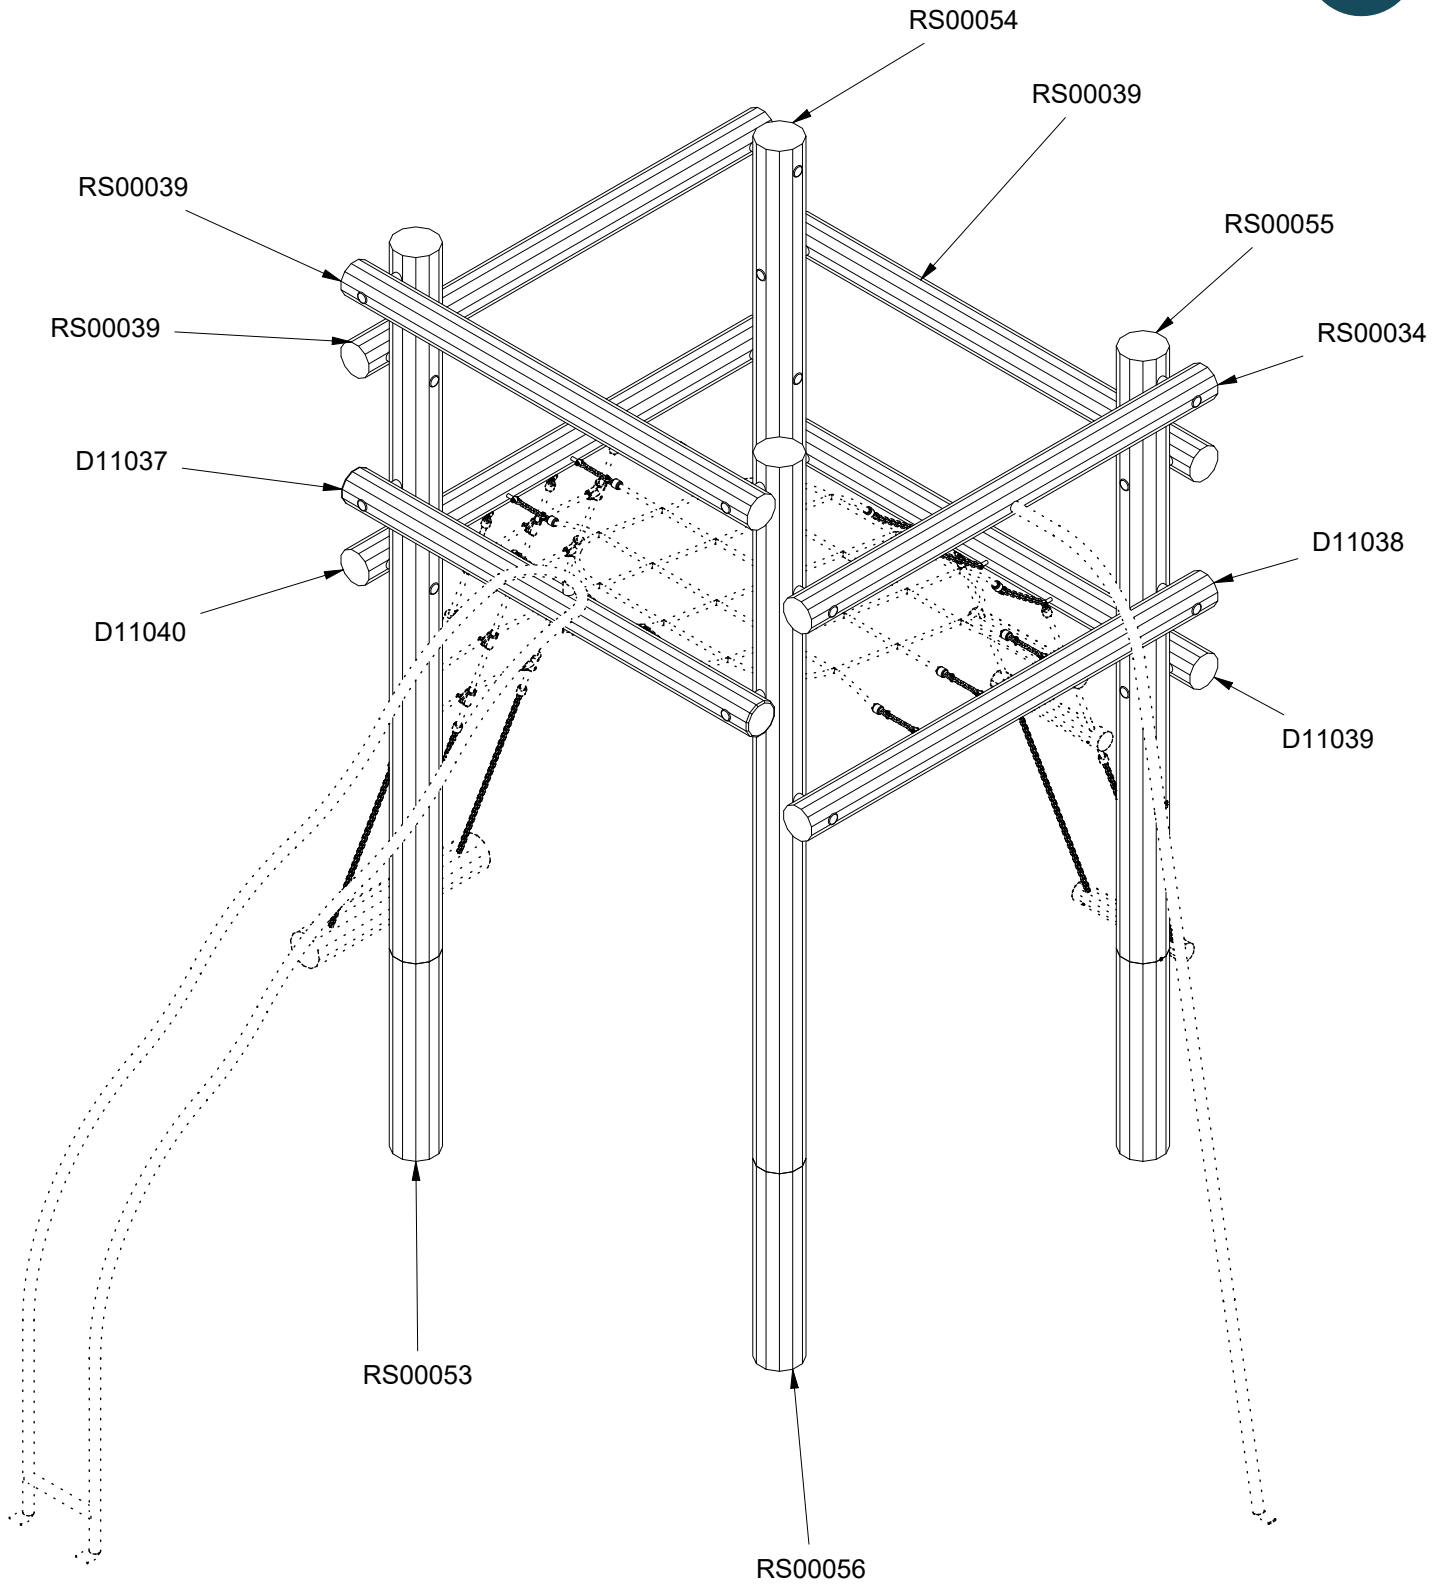

LE20406U  
LE20406

1/10

LE20406U  
LE20406

2

12t

36 m<sup>2</sup>

7,8x6,7x2,9 m

~605 kg

~0,15 m<sup>3</sup>

Ø18x366 cm

77 kg

Parts List		
QTY	PART NO	DESCRIP.
1	D11037	Ø120-140x1900mm, w. fittings
1	D11038	Ø120-140x1900mm, w. fittings
1	D11039	Ø120-140x1900mm, w. fittings
1	D11040	Ø120-140x1900mm, w. fittings
1	RS00034	Ø120/140mm
3	RS00039	Ø120/140mm
1	RS00053	Ø160-180x3660mm
1	RS00054	Ø160-180x3240mm
1	RS00055	Ø160-180x3240mm
1	RS00056	Ø160-180x3660mm

Parts List		
QTY	PART NO	DESCRIP.
1	D10021	Ladder
1	LE20370	Sliding pole
1	LE20372	Slide tubes
1	LE26004	Taifun climbing net
1	LE26021	Taifun net ladder, 1500mm

LE20406U  
LE20406

# LE20406U LE20406

Parts List		
QTY	PART NO	DESCRIP.
1	D11037	Ø120-140x1900mm, w. fittings
4	LE15108	Ø38x40mm
4	LE15256	M16x270mm
1	LE16098	M12x1,25mm nut
4	LE16100	M16 nut
8	LE16152	M16 - Ø30 mm
1	LE16167	M12 - Ø32 mm
9	LE16556	Ø42/38mm
1	LE20372	Slide tubes
1	RS00039	Ø120/140mm
1	RS00053	Ø160-180x3660mm
1	RS00056	Ø160-180x3660mm