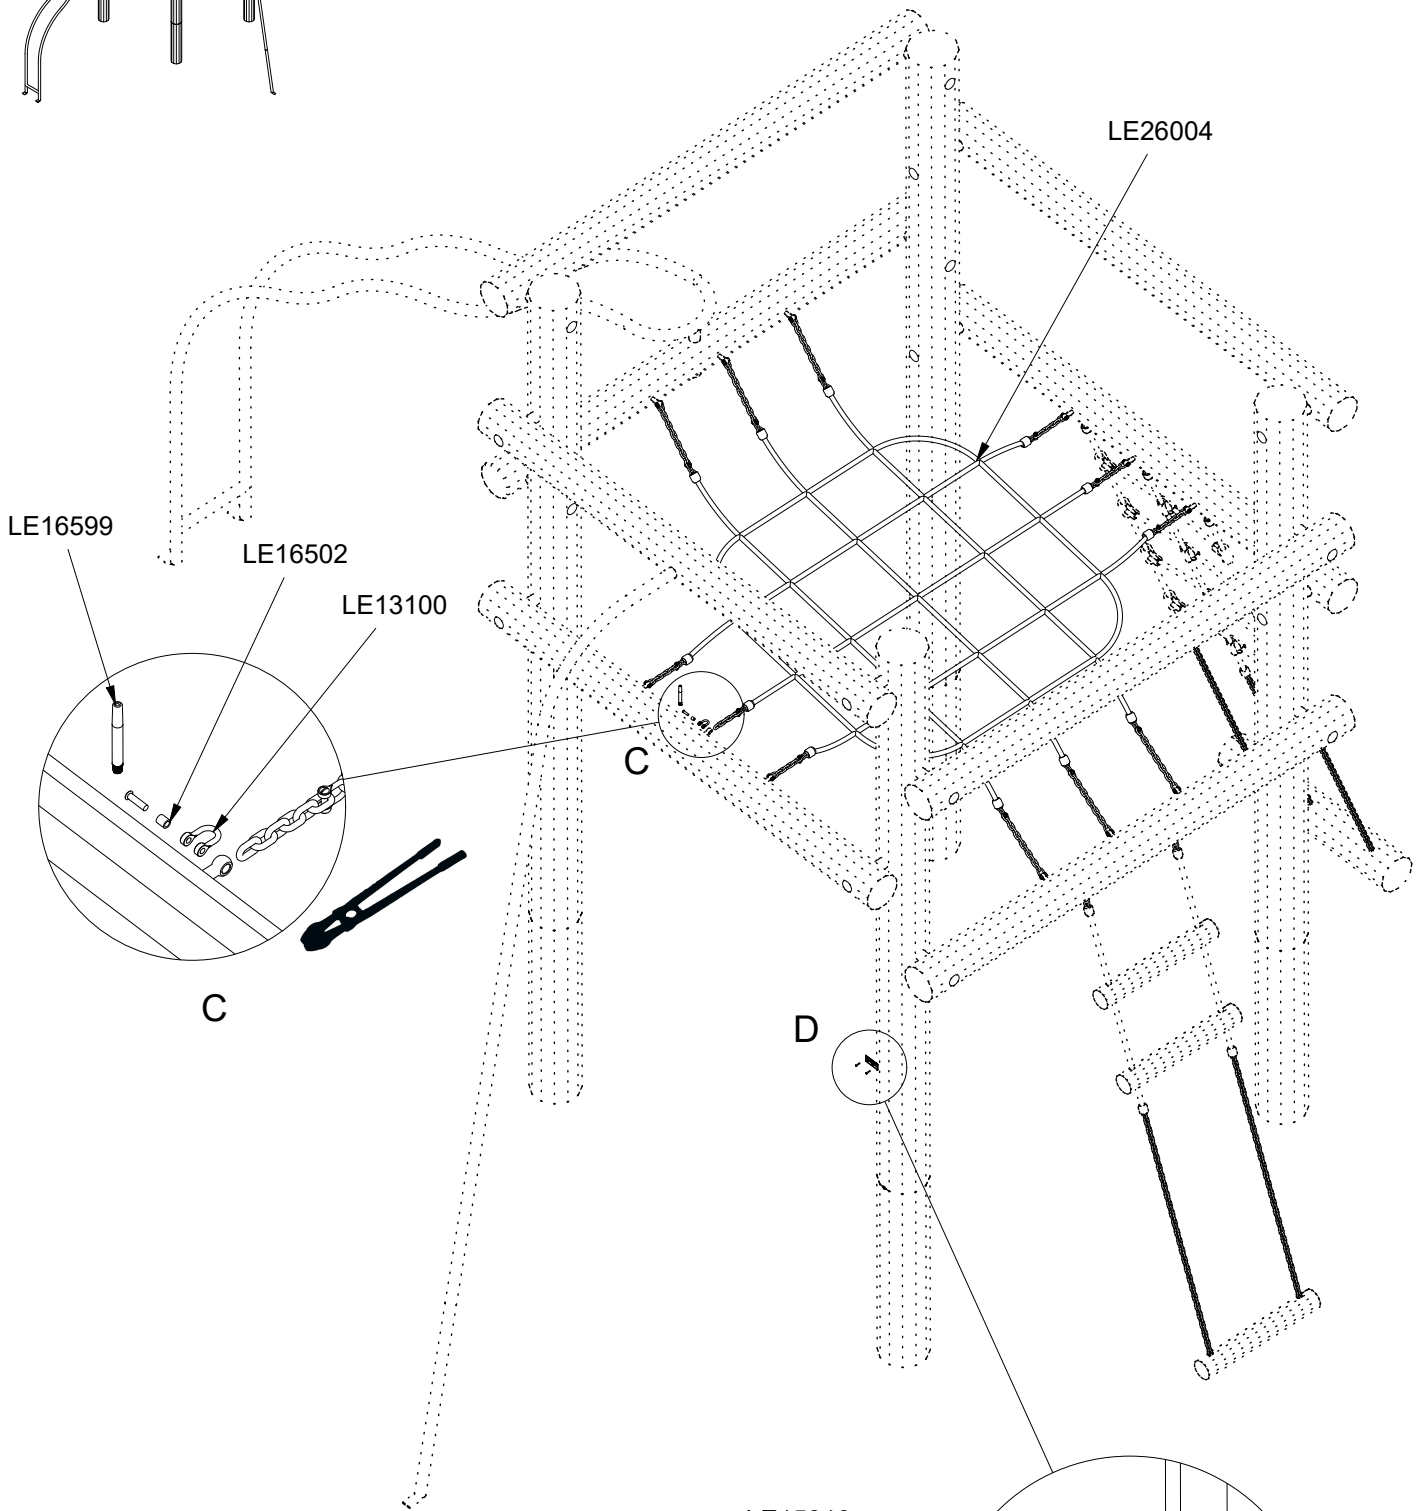

LE20406U
LE20406

Parts List		
QTY	PART NO	DESCRIP.
12	LE13100	Shackle
2	LE15901	3x16, PH
1	LE15910	Name tag
12	LE16502	Spacer 6mm
1	LE26004	Taifun climbing net