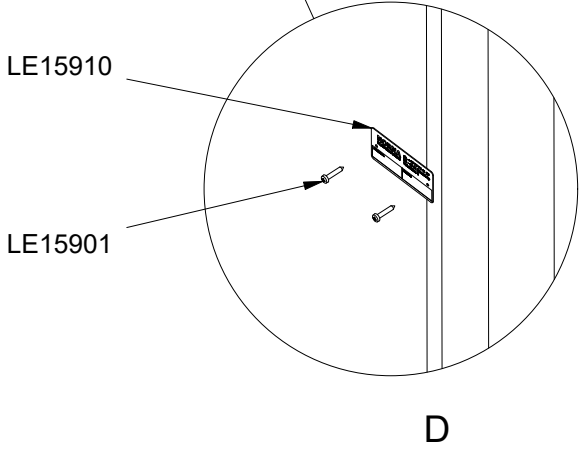

LE20406U
LE20406

Parts List		
QTY	PART NO	DESCRIP.
12	LE13100	Shackle
2	LE15901	3x16, PH
1	LE15910	Name tag
12	LE16502	Spacer 6mm
1	LE26004	Taifun climbing net