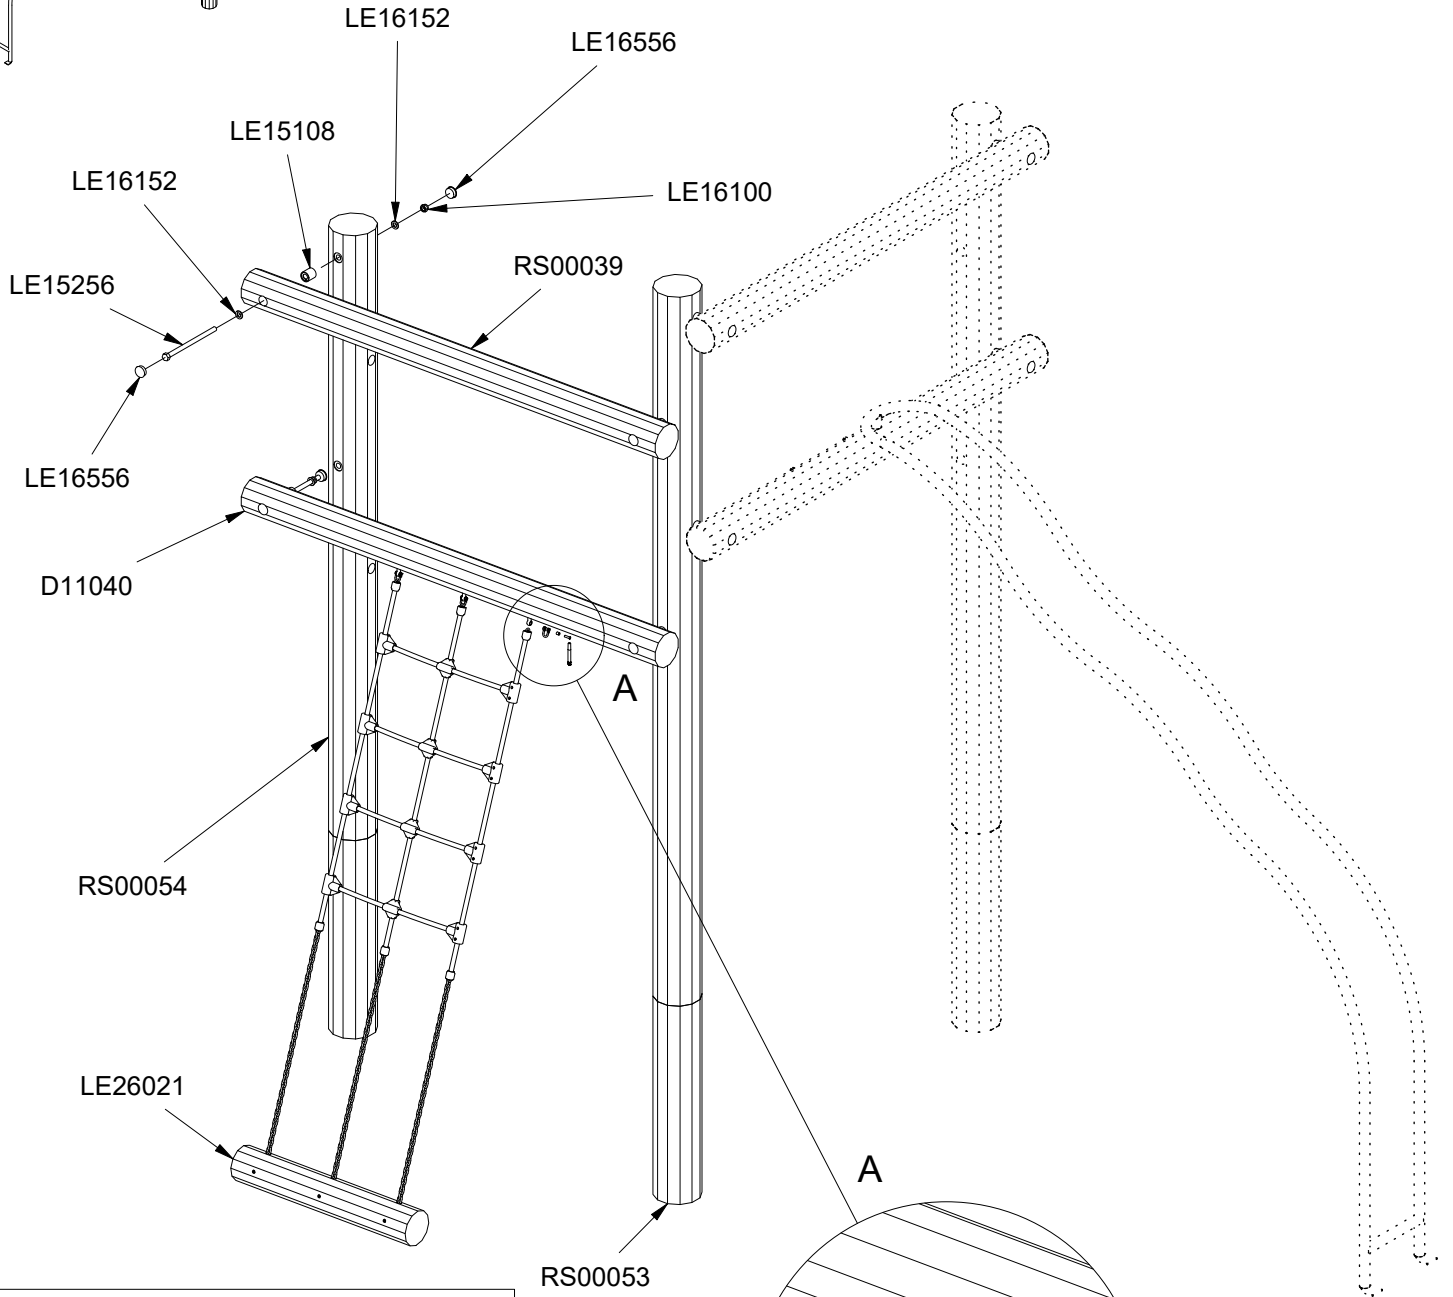

~0,15 m<sup>3</sup>

Ø18x366 cm

77 kg

Parts List		
QTY	PART NO	DESCRIP.
1	D11037	Ø120-140x1900mm, w. fittings
1	D11038	Ø120-140x1900mm, w. fittings
1	D11039	Ø120-140x1900mm, w. fittings
1	D11040	Ø120-140x1900mm, w. fittings
1	RS00034	Ø120/140mm
3	RS00039	Ø120/140mm
1	RS00053	Ø160-180x3660mm
1	RS00054	Ø160-180x3240mm
1	RS00055	Ø160-180x3240mm
1	RS00056	Ø160-180x3660mm

Parts List		
QTY	PART NO	DESCRIP.
1	D10021	Ladder
1	LE20370	Sliding pole
1	LE20372	Slide tubes
1	LE26004	Taifun climbing net
1	LE26021	Taifun net ladder, 1500mm

LE20406U  
LE20406

# LE20406U LE20406

Parts List		
QTY	PART NO	DESCRIP.
1	D11037	Ø120-140x1900mm, w. fittings
4	LE15108	Ø38x40mm
4	LE15256	M16x270mm
1	LE16098	M12x1,25mm nut
4	LE16100	M16 nut
8	LE16152	M16 - Ø30 mm
1	LE16167	M12 - Ø32 mm
9	LE16556	Ø42/38mm
1	LE20372	Slide tubes
1	RS00039	Ø120/140mm
1	RS00053	Ø160-180x3660mm
1	RS00056	Ø160-180x3660mm

LE20406U  
LE20406

Parts List

QTY	PART NO	DESCRIP.
1	D11038	Ø120-140x1900mm, w. fittings
4	LE15108	Ø38x40mm
4	LE15256	M16x270mm
1	LE16098	M12x1,25mm nut
4	LE16100	M16 nut
8	LE16152	M16 - Ø30 mm
1	LE16167	M12 - Ø32 mm
9	LE16556	Ø42/38mm
1	LE20370	Sliding pole
1	RS00034	Ø120/140mm
1	RS00055	Ø160-180x3240mm
1	RS00056	Ø160-180x3660mm