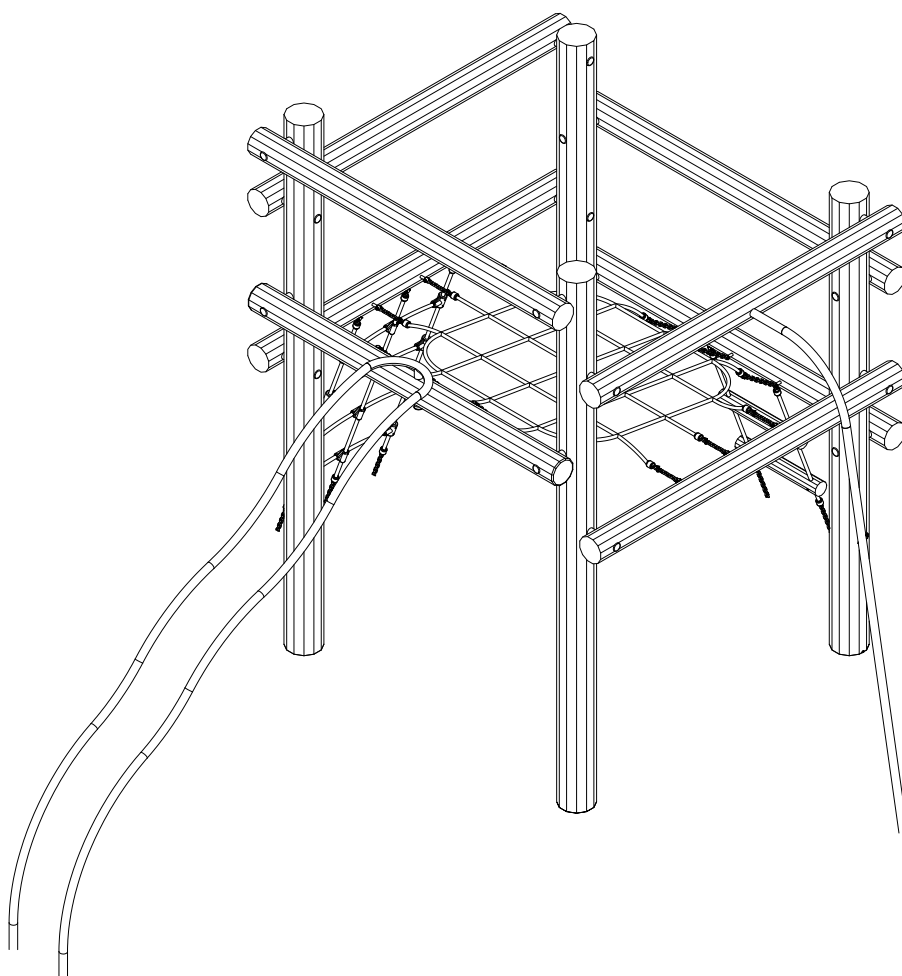

LE20406U  
LE20406

1/10

LE20406U  
LE20406

2

12t

36 m<sup>2</sup>

7,8x6,7x2,9 m

~605 kg

~0,15 m<sup>3</sup>

Ø18x366 cm

77 kg

Parts List		
QTY	PART NO	DESCRIP.
1	D11037	Ø120-140x1900mm, w. fittings
1	D11038	Ø120-140x1900mm, w. fittings
1	D11039	Ø120-140x1900mm, w. fittings
1	D11040	Ø120-140x1900mm, w. fittings
1	RS00034	Ø120/140mm
3	RS00039	Ø120/140mm
1	RS00053	Ø160-180x3660mm
1	RS00054	Ø160-180x3240mm
1	RS00055	Ø160-180x3240mm
1	RS00056	Ø160-180x3660mm

Parts List		
QTY	PART NO	DESCRIP.
1	D10021	Ladder
1	LE20370	Sliding pole
1	LE20372	Slide tubes
1	LE26004	Taifun climbing net
1	LE26021	Taifun net ladder, 1500mm

LE20406U  
LE20406

# LE20406U LE20406

Parts List		
QTY	PART NO	DESCRIP.
1	D11037	Ø120-140x1900mm, w. fittings
4	LE15108	Ø38x40mm
4	LE15256	M16x270mm
1	LE16098	M12x1,25mm nut
4	LE16100	M16 nut
8	LE16152	M16 - Ø30 mm
1	LE16167	M12 - Ø32 mm
9	LE16556	Ø42/38mm
1	LE20372	Slide tubes
1	RS00039	Ø120/140mm
1	RS00053	Ø160-180x3660mm
1	RS00056	Ø160-180x3660mm