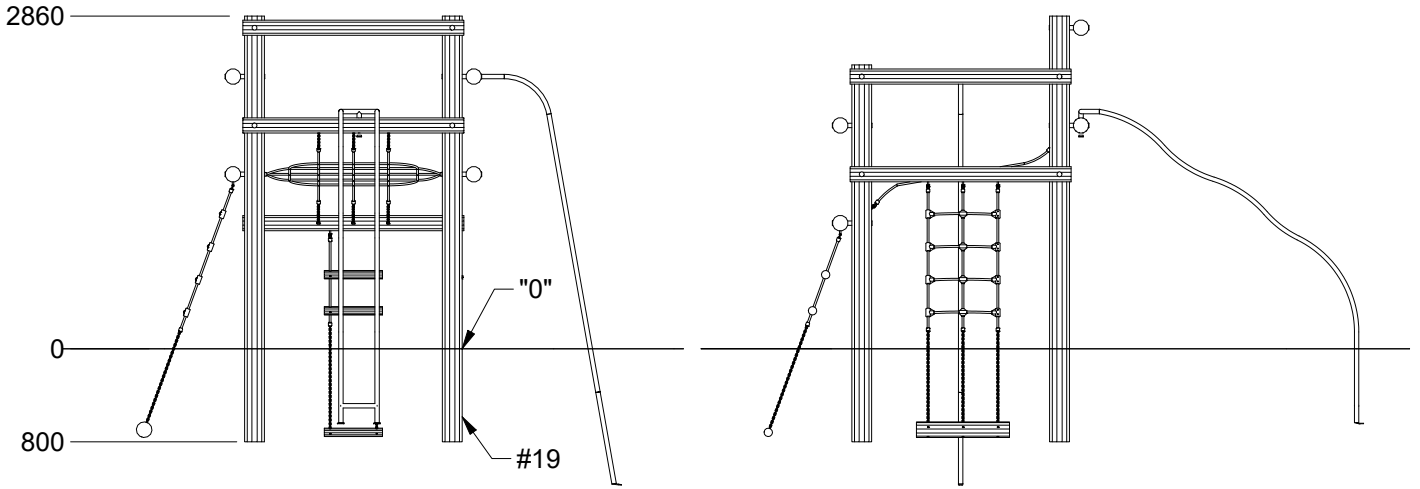

LE20406U  
LE20406

1/10

LE20406U  
LE20406

2

12t

36 m<sup>2</sup>

7,8x6,7x2,9 m

~605 kg

~0,15 m<sup>3</sup>

Ø18x366 cm

77 kg

Parts List		
QTY	PART NO	DESCRIP.
1	D11037	Ø120-140x1900mm, w. fittings
1	D11038	Ø120-140x1900mm, w. fittings
1	D11039	Ø120-140x1900mm, w. fittings
1	D11040	Ø120-140x1900mm, w. fittings
1	RS00034	Ø120/140mm
3	RS00039	Ø120/140mm
1	RS00053	Ø160-180x3660mm
1	RS00054	Ø160-180x3240mm
1	RS00055	Ø160-180x3240mm
1	RS00056	Ø160-180x3660mm

Parts List		
QTY	PART NO	DESCRIP.
1	D10021	Ladder
1	LE20370	Sliding pole
1	LE20372	Slide tubes
1	LE26004	Taifun climbing net
1	LE26021	Taifun net ladder, 1500mm

LE20406U  
LE20406

# LE20406U LE20406

Parts List		
QTY	PART NO	DESCRIP.
1	D11037	Ø120-140x1900mm, w. fittings
4	LE15108	Ø38x40mm
4	LE15256	M16x270mm
1	LE16098	M12x1,25mm nut
4	LE16100	M16 nut
8	LE16152	M16 - Ø30 mm
1	LE16167	M12 - Ø32 mm
9	LE16556	Ø42/38mm
1	LE20372	Slide tubes
1	RS00039	Ø120/140mm
1	RS00053	Ø160-180x3660mm
1	RS00056	Ø160-180x3660mm