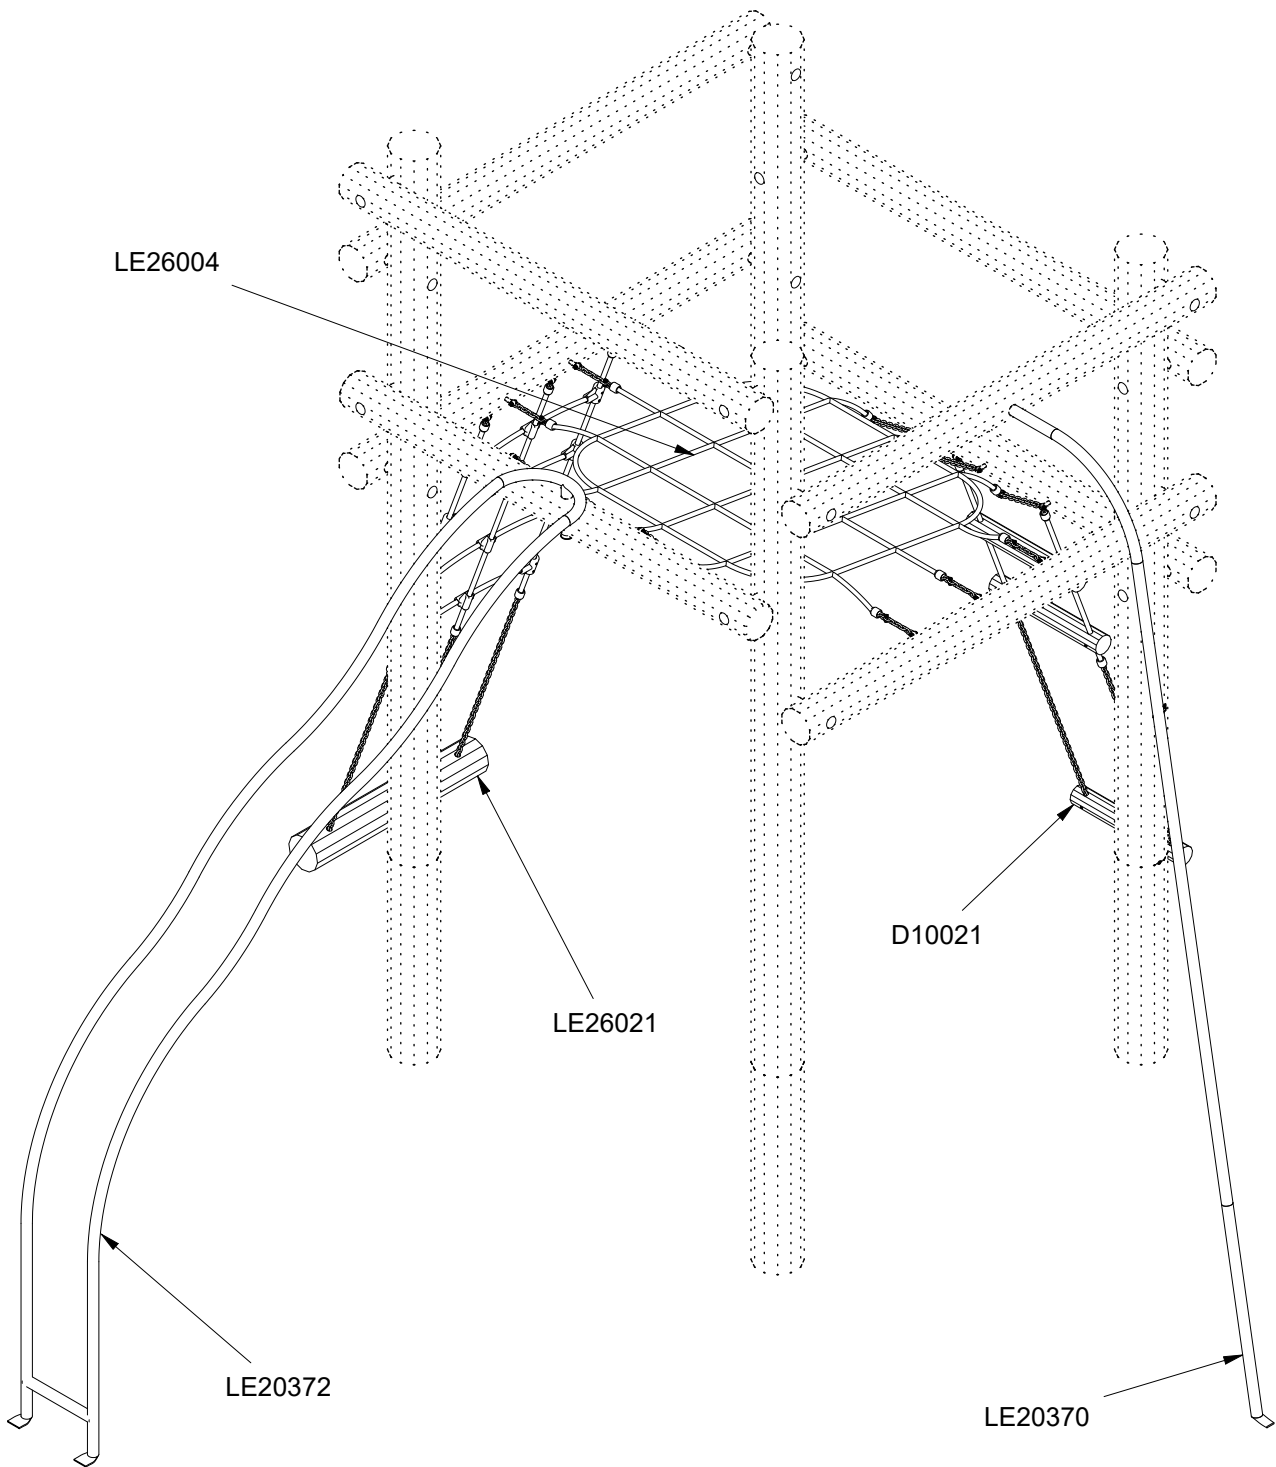

~0,15 m<sup>3</sup>

Ø18x366 cm

77 kg

Parts List		
QTY	PART NO	DESCRIP.
1	D11037	Ø120-140x1900mm, w. fittings
1	D11038	Ø120-140x1900mm, w. fittings
1	D11039	Ø120-140x1900mm, w. fittings
1	D11040	Ø120-140x1900mm, w. fittings
1	RS00034	Ø120/140mm
3	RS00039	Ø120/140mm
1	RS00053	Ø160-180x3660mm
1	RS00054	Ø160-180x3240mm
1	RS00055	Ø160-180x3240mm
1	RS00056	Ø160-180x3660mm

Parts List		
QTY	PART NO	DESCRIP.
1	D10021	Ladder
1	LE20370	Sliding pole
1	LE20372	Slide tubes
1	LE26004	Taifun climbing net
1	LE26021	Taifun net ladder, 1500mm

LE20406U  
LE20406

# LE20406U LE20406

Parts List		
QTY	PART NO	DESCRIP.
1	D11037	Ø120-140x1900mm, w. fittings
4	LE15108	Ø38x40mm
4	LE15256	M16x270mm
1	LE16098	M12x1,25mm nut
4	LE16100	M16 nut
8	LE16152	M16 - Ø30 mm
1	LE16167	M12 - Ø32 mm
9	LE16556	Ø42/38mm
1	LE20372	Slide tubes
1	RS00039	Ø120/140mm
1	RS00053	Ø160-180x3660mm
1	RS00056	Ø160-180x3660mm

LE20406U  
LE20406

Parts List

QTY	PART NO	DESCRIP.
1	D11038	Ø120-140x1900mm, w. fittings
4	LE15108	Ø38x40mm
4	LE15256	M16x270mm
1	LE16098	M12x1,25mm nut
4	LE16100	M16 nut
8	LE16152	M16 - Ø30 mm
1	LE16167	M12 - Ø32 mm
9	LE16556	Ø42/38mm
1	LE20370	Sliding pole
1	RS00034	Ø120/140mm
1	RS00055	Ø160-180x3240mm
1	RS00056	Ø160-180x3660mm