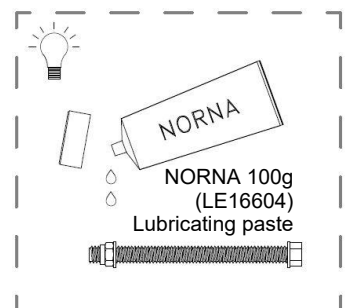

~0,15 m<sup>3</sup>

Ø18x366 cm

77 kg

Parts List		
QTY	PART NO	DESCRIP.
1	D11037	Ø120-140x1900mm, w. fittings
1	D11038	Ø120-140x1900mm, w. fittings
1	D11039	Ø120-140x1900mm, w. fittings
1	D11040	Ø120-140x1900mm, w. fittings
1	RS00034	Ø120/140mm
3	RS00039	Ø120/140mm
1	RS00053	Ø160-180x3660mm
1	RS00054	Ø160-180x3240mm
1	RS00055	Ø160-180x3240mm
1	RS00056	Ø160-180x3660mm

Parts List		
QTY	PART NO	DESCRIP.
1	D10021	Ladder
1	LE20370	Sliding pole
1	LE20372	Slide tubes
1	LE26004	Taifun climbing net
1	LE26021	Taifun net ladder, 1500mm

LE20406U  
LE20406

# LE20406U LE20406

Parts List		
QTY	PART NO	DESCRIP.
1	D11037	Ø120-140x1900mm, w. fittings
4	LE15108	Ø38x40mm
4	LE15256	M16x270mm
1	LE16098	M12x1,25mm nut
4	LE16100	M16 nut
8	LE16152	M16 - Ø30 mm
1	LE16167	M12 - Ø32 mm
9	LE16556	Ø42/38mm
1	LE20372	Slide tubes
1	RS00039	Ø120/140mm
1	RS00053	Ø160-180x3660mm
1	RS00056	Ø160-180x3660mm