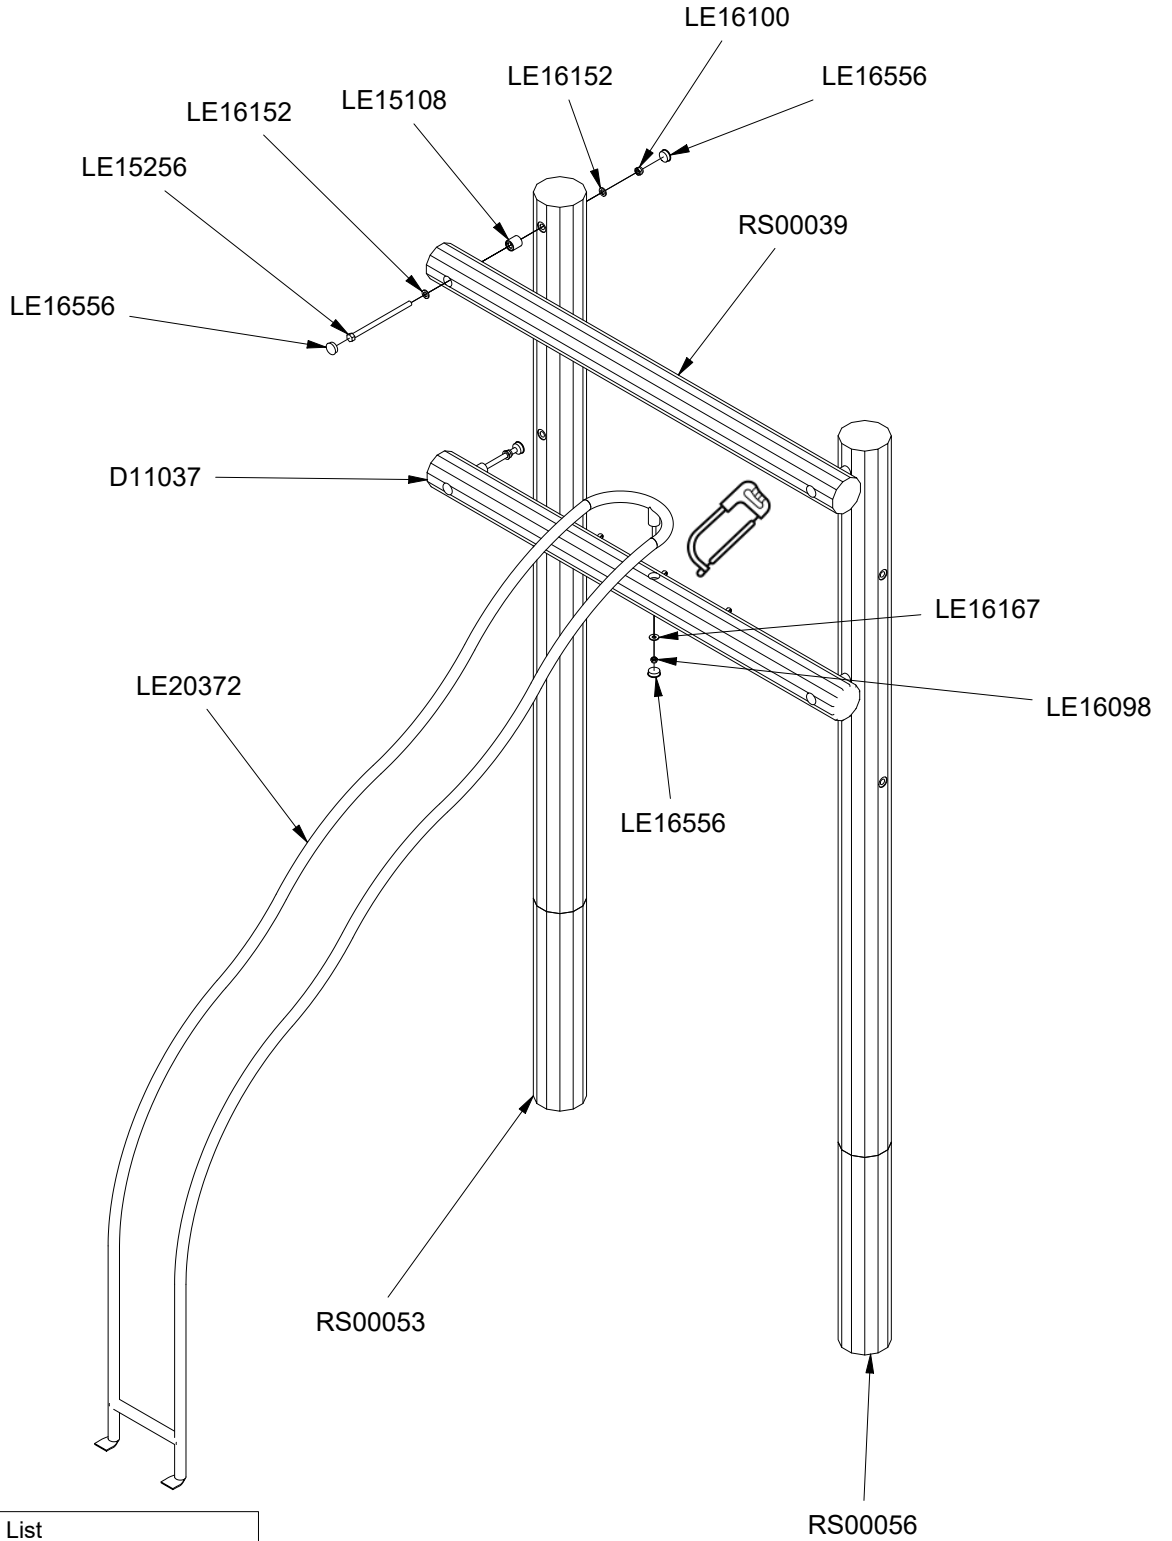

~0,15 m<sup>3</sup>

Ø18x366 cm

77 kg

Parts List		
QTY	PART NO	DESCRIP.
1	D11037	Ø120-140x1900mm, w. fittings
1	D11038	Ø120-140x1900mm, w. fittings
1	D11039	Ø120-140x1900mm, w. fittings
1	D11040	Ø120-140x1900mm, w. fittings
1	RS00034	Ø120/140mm
3	RS00039	Ø120/140mm
1	RS00053	Ø160-180x3660mm
1	RS00054	Ø160-180x3240mm
1	RS00055	Ø160-180x3240mm
1	RS00056	Ø160-180x3660mm

Parts List		
QTY	PART NO	DESCRIP.
1	D10021	Ladder
1	LE20370	Sliding pole
1	LE20372	Slide tubes
1	LE26004	Taifun climbing net
1	LE26021	Taifun net ladder, 1500mm

LE20406U  
LE20406

# LE20406U LE20406

Parts List		
QTY	PART NO	DESCRIP.
1	D11037	Ø120-140x1900mm, w. fittings
4	LE15108	Ø38x40mm
4	LE15256	M16x270mm
1	LE16098	M12x1,25mm nut
4	LE16100	M16 nut
8	LE16152	M16 - Ø30 mm
1	LE16167	M12 - Ø32 mm
9	LE16556	Ø42/38mm
1	LE20372	Slide tubes
1	RS00039	Ø120/140mm
1	RS00053	Ø160-180x3660mm
1	RS00056	Ø160-180x3660mm

LE20406U  
LE20406

Parts List

QTY	PART NO	DESCRIP.
1	D11038	Ø120-140x1900mm, w. fittings
4	LE15108	Ø38x40mm
4	LE15256	M16x270mm
1	LE16098	M12x1,25mm nut
4	LE16100	M16 nut
8	LE16152	M16 - Ø30 mm
1	LE16167	M12 - Ø32 mm
9	LE16556	Ø42/38mm
1	LE20370	Sliding pole
1	RS00034	Ø120/140mm
1	RS00055	Ø160-180x3240mm
1	RS00056	Ø160-180x3660mm