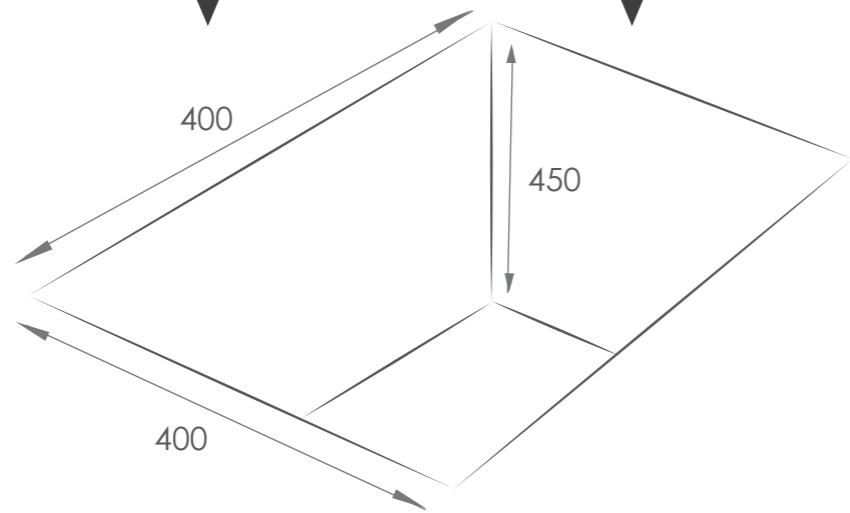

-  36 kilogram
-  330 x 325 x 955 (mm)
-  330 x 300 x 955 (mm)
-  330 x 587 x 1000 (mm)

KINETICWHEEL INSTALLATION INSTRUCTION

KW90006_24042019

3

4

1X

1

YOU NEED ANY HELP?

1X

1X

4X

4X

3

EXTRA

2X

2