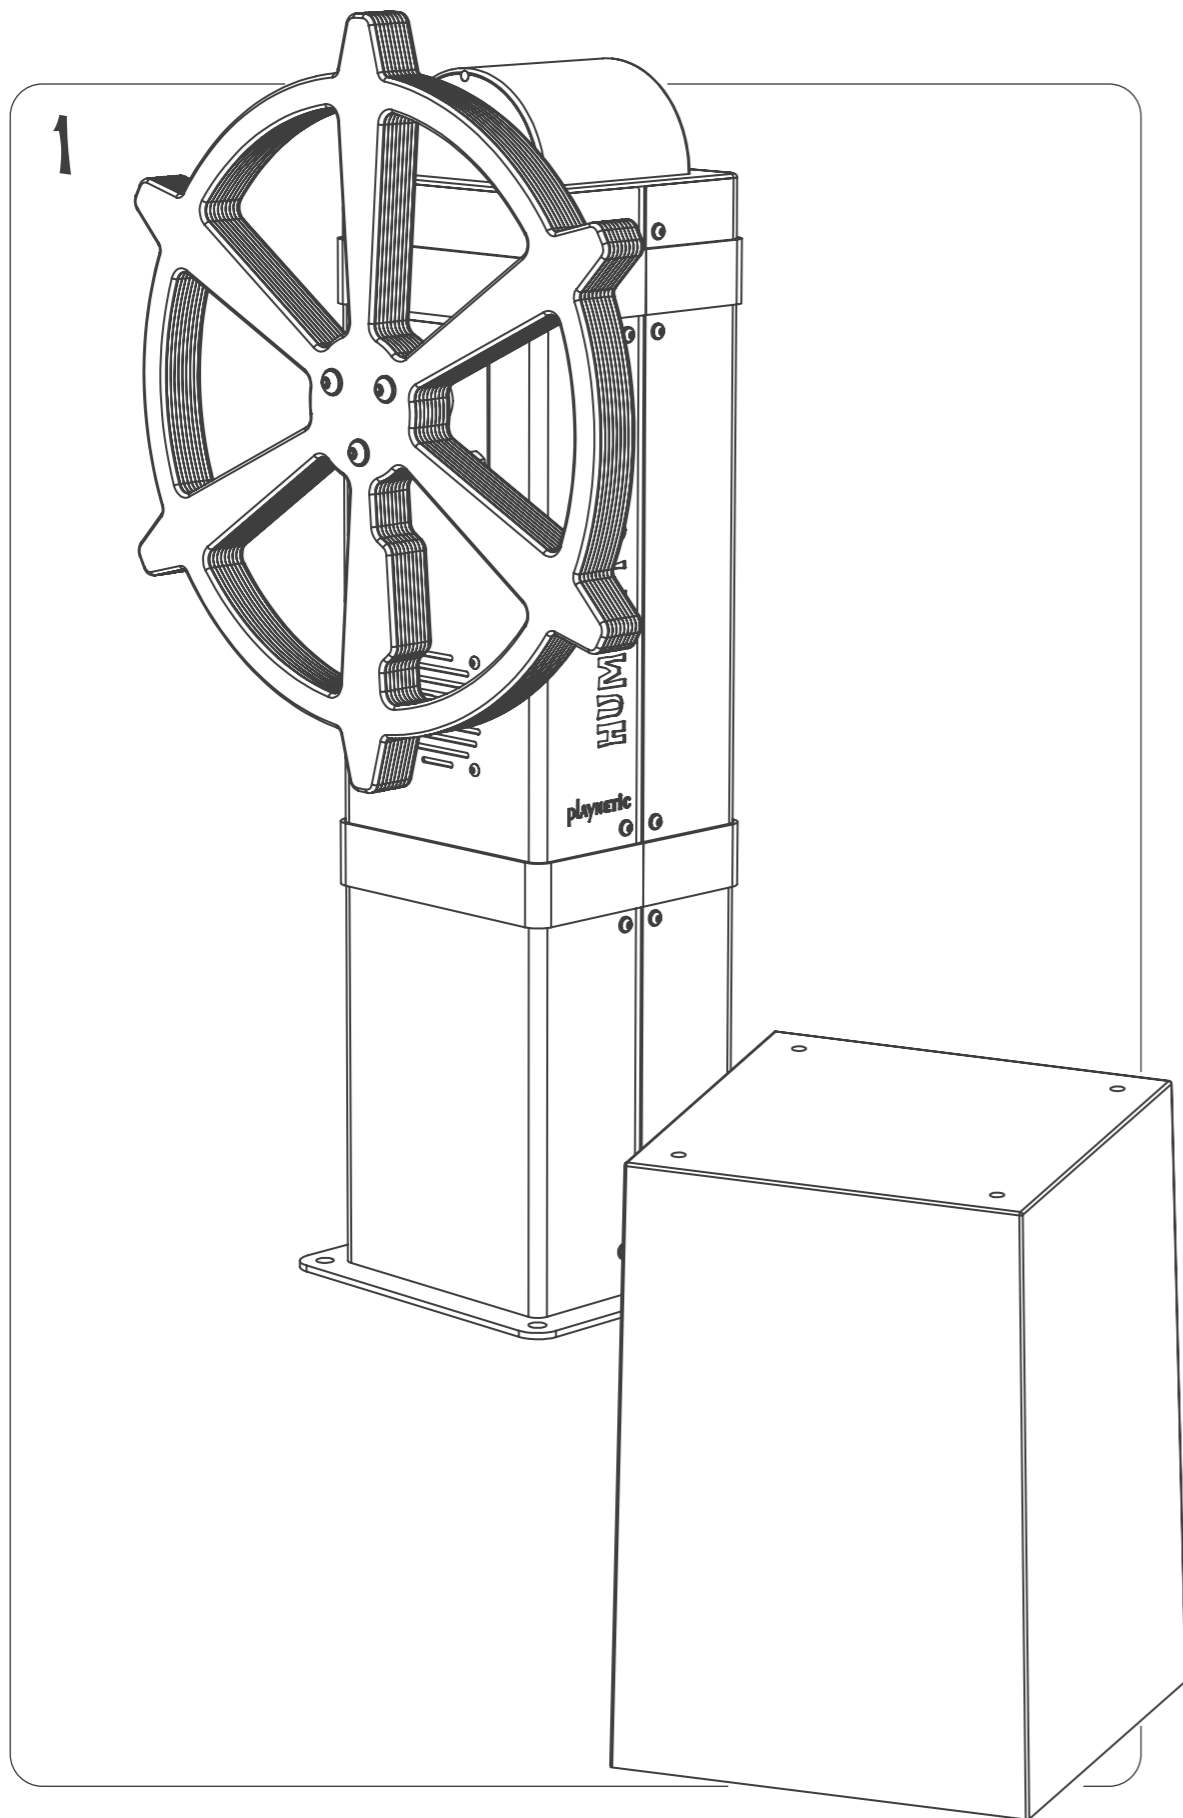

-  36 kilogram
-  330 x 325 x 955 (mm)
-  330 x 300 x 955 (mm)
-  330 x 587 x 1000 (mm)

KINETICWHEEL INSTALLATION INSTRUCTION

KW90006_24042019

3

4

1X

1

YOU NEED ANY HELP?

1X

1X

4X

4X

3

EXTRA

2X

2