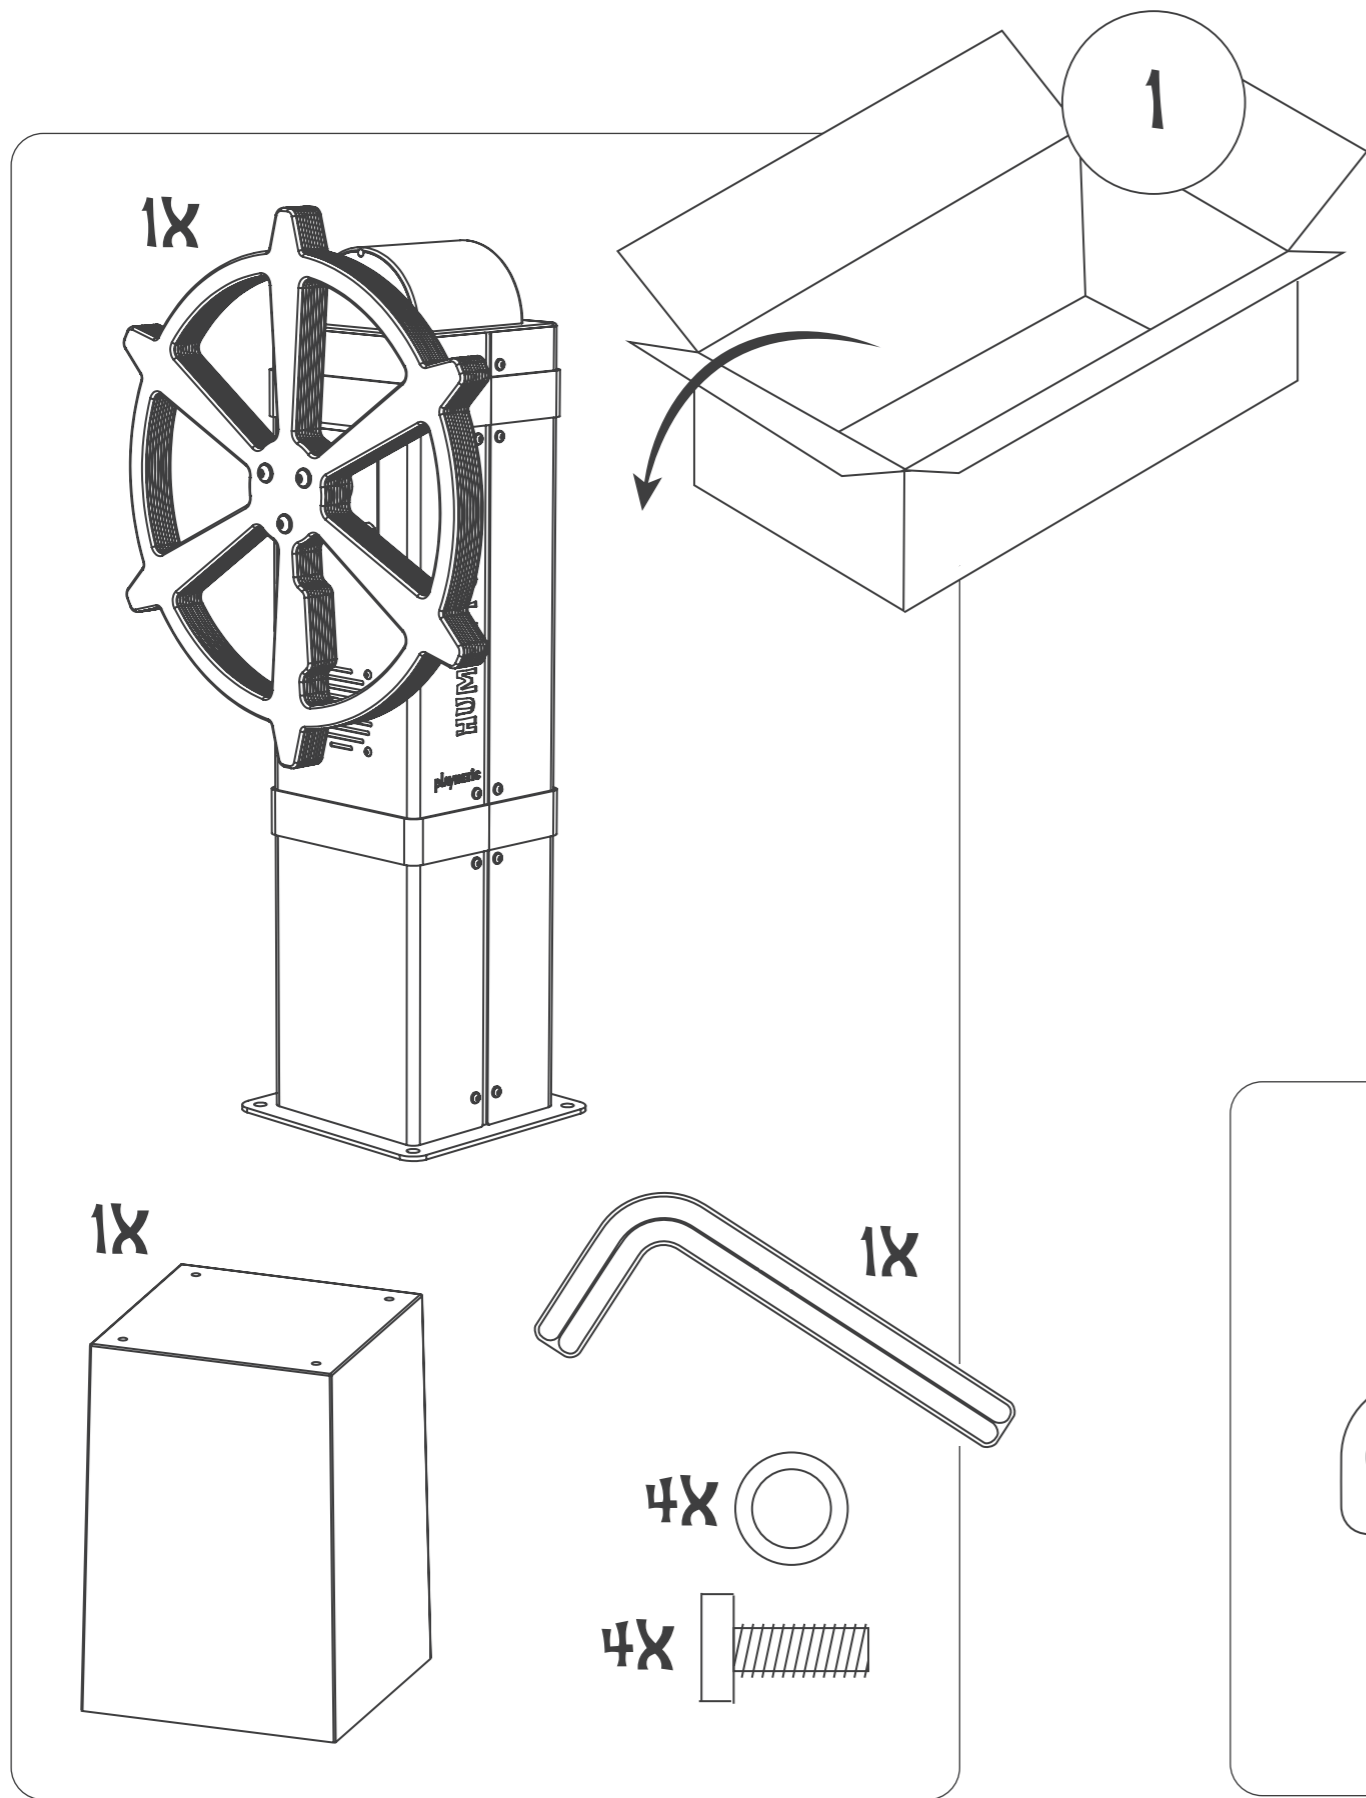

-  36 kilogram
-  330 x 325 x 955 (mm)
-  330 x 300 x 955 (mm)
-  330 x 587 x 1000 (mm)

KINETICWHEEL INSTALLATION INSTRUCTION

KW90006_24042019

3

4

1X

1

YOU NEED ANY HELP?

1X

1X

4X

4X

3

EXTRA

2X

2