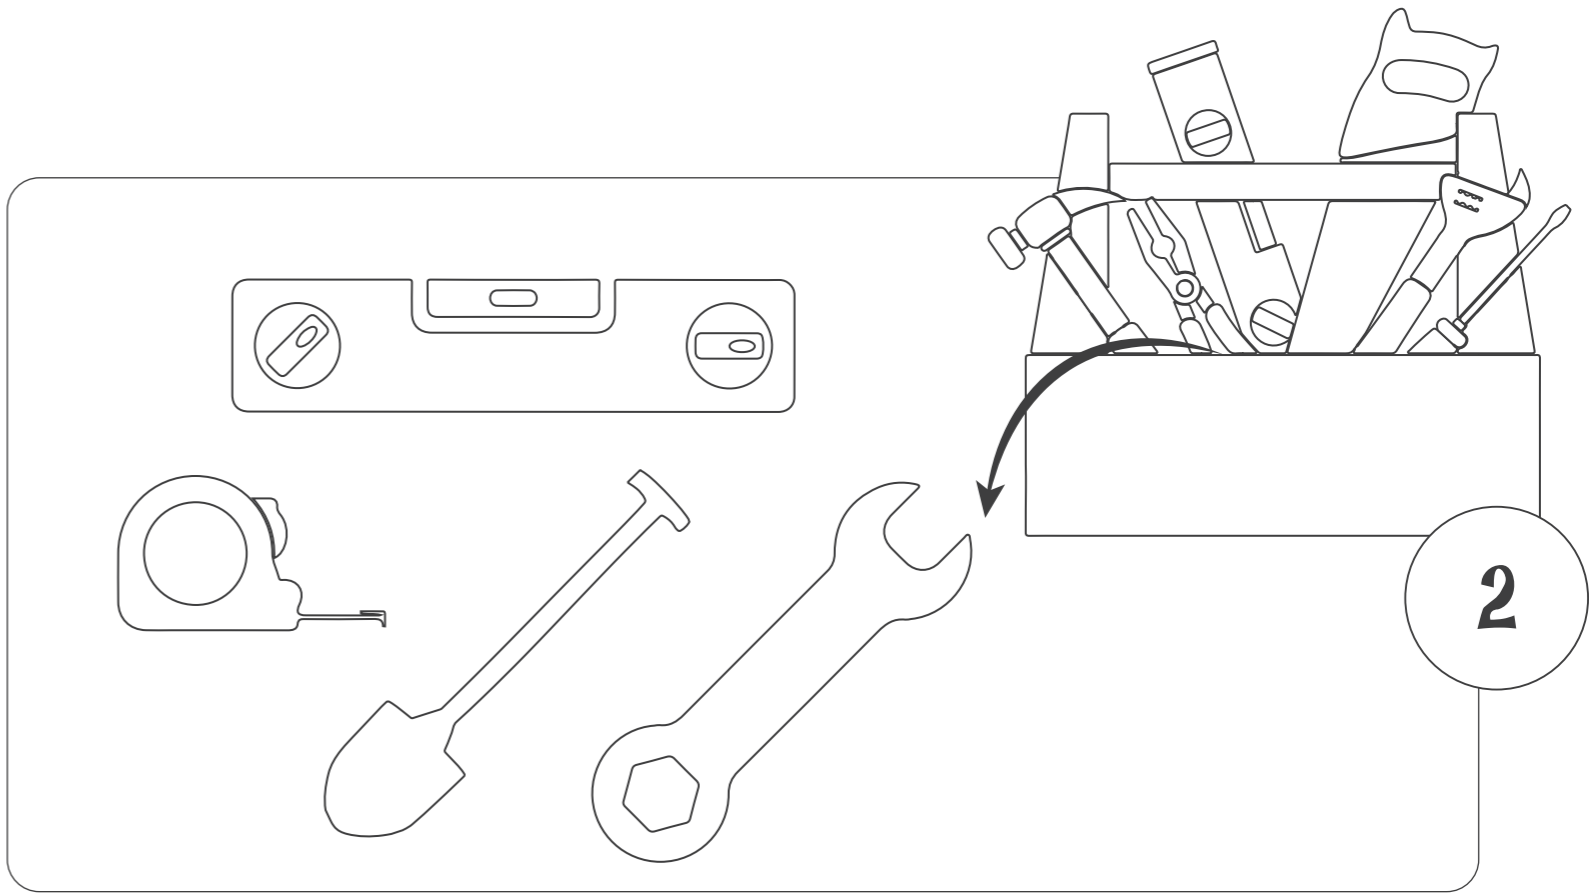

-  36 kilogram
-  330 x 325 x 955 (mm)
-  330 x 300 x 955 (mm)
-  330 x 587 x 1000 (mm)

KINETICWHEEL INSTALLATION INSTRUCTION

KW90006_24042019

3

4

1X

1

YOU NEED ANY HELP?