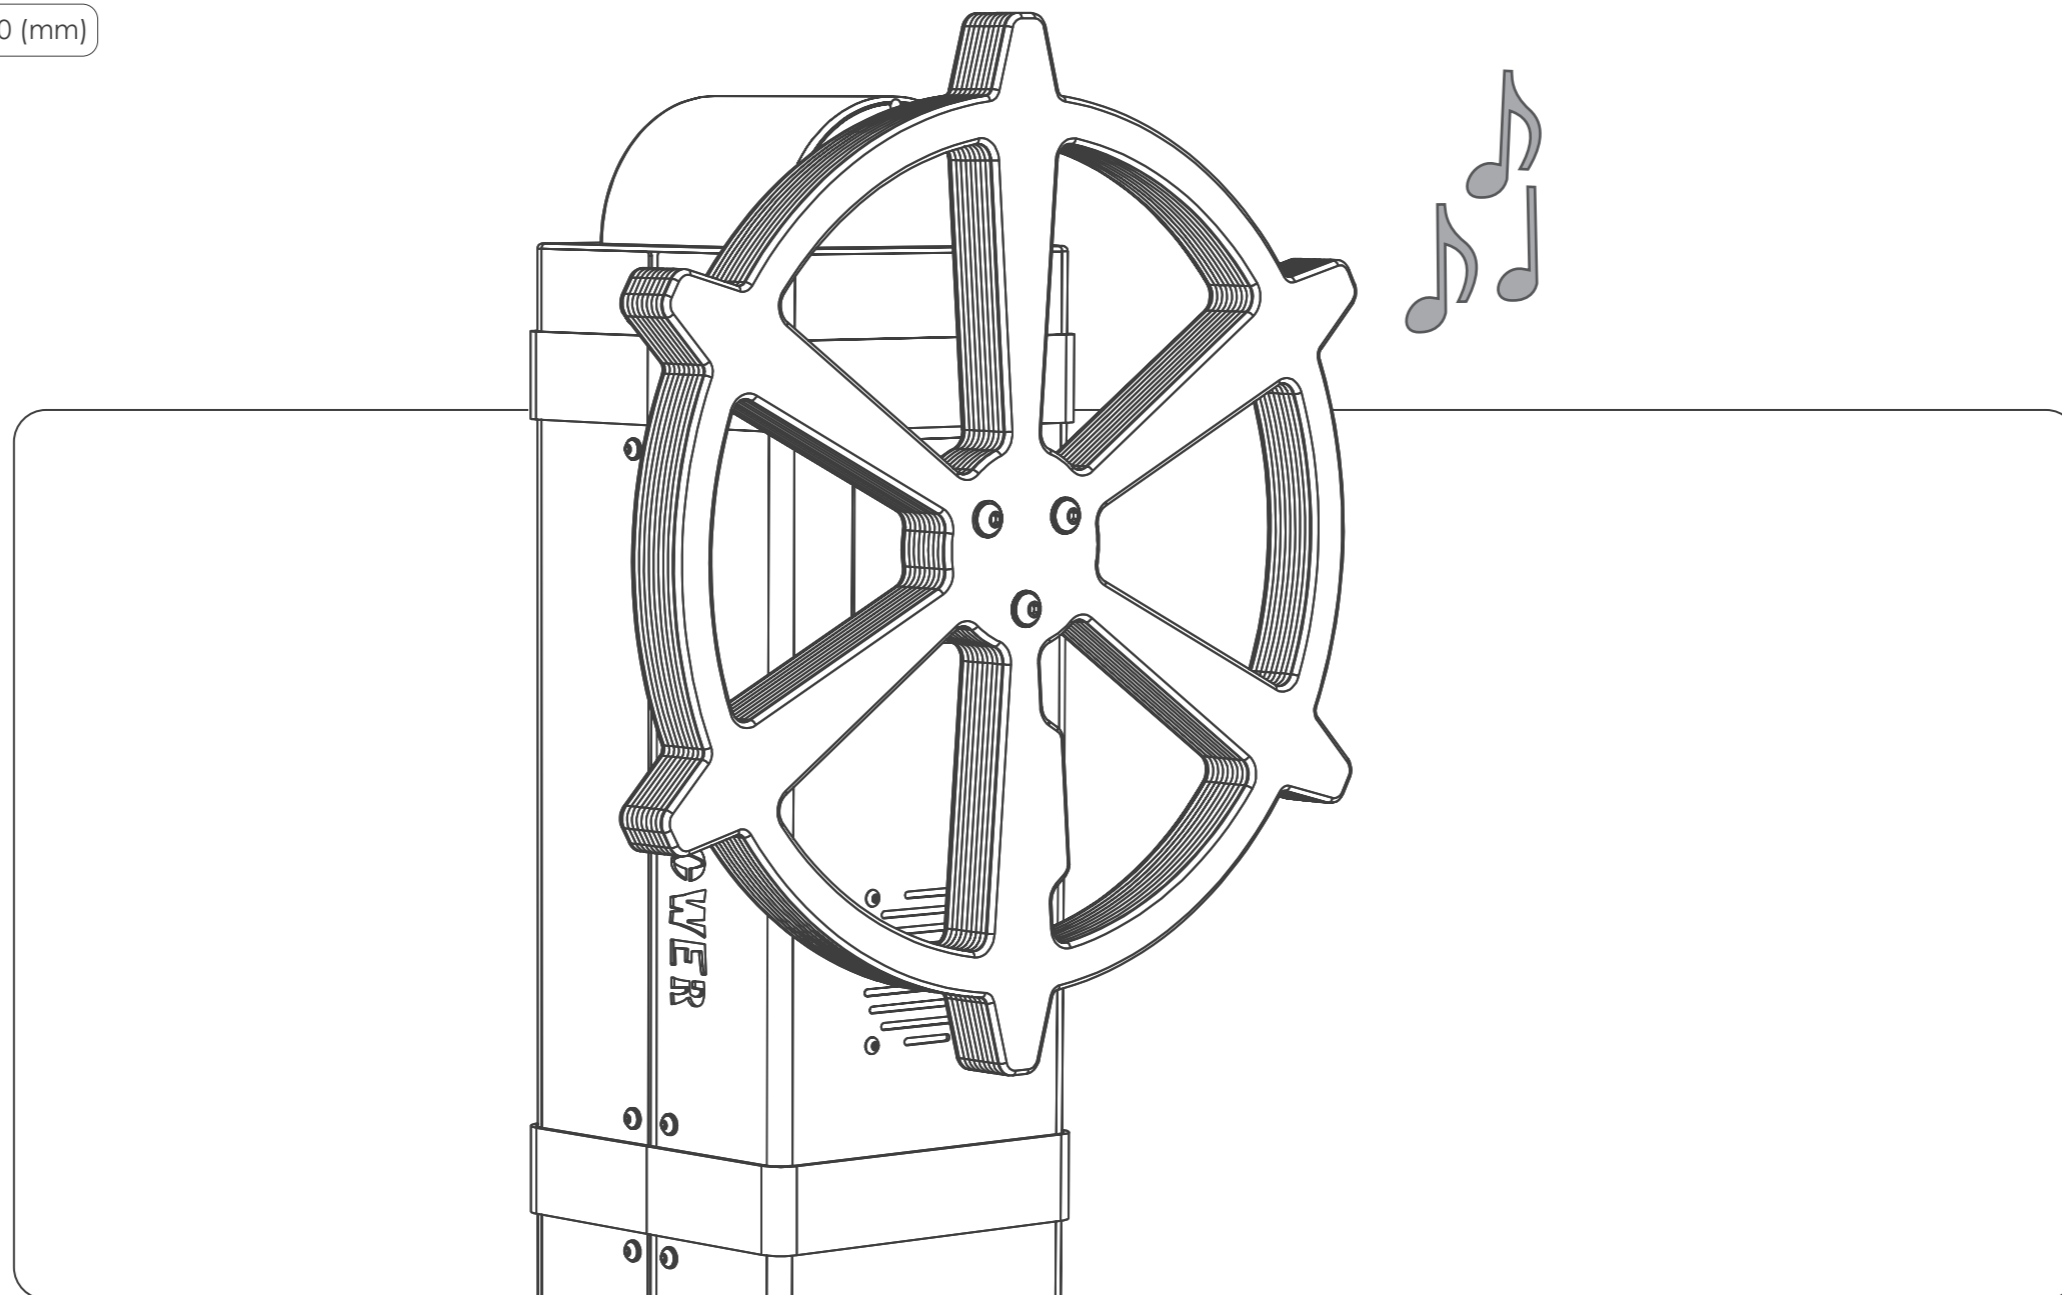

-  36 kilogram
-  330 x 325 x 955 (mm)
-  330 x 300 x 955 (mm)
-  330 x 587 x 1000 (mm)

KINETICWHEEL INSTALLATION INSTRUCTION

KW90006_24042019

3

4

1X

1

YOU NEED ANY HELP?

1X

1X

4X

4X

3

EXTRA

2X

2