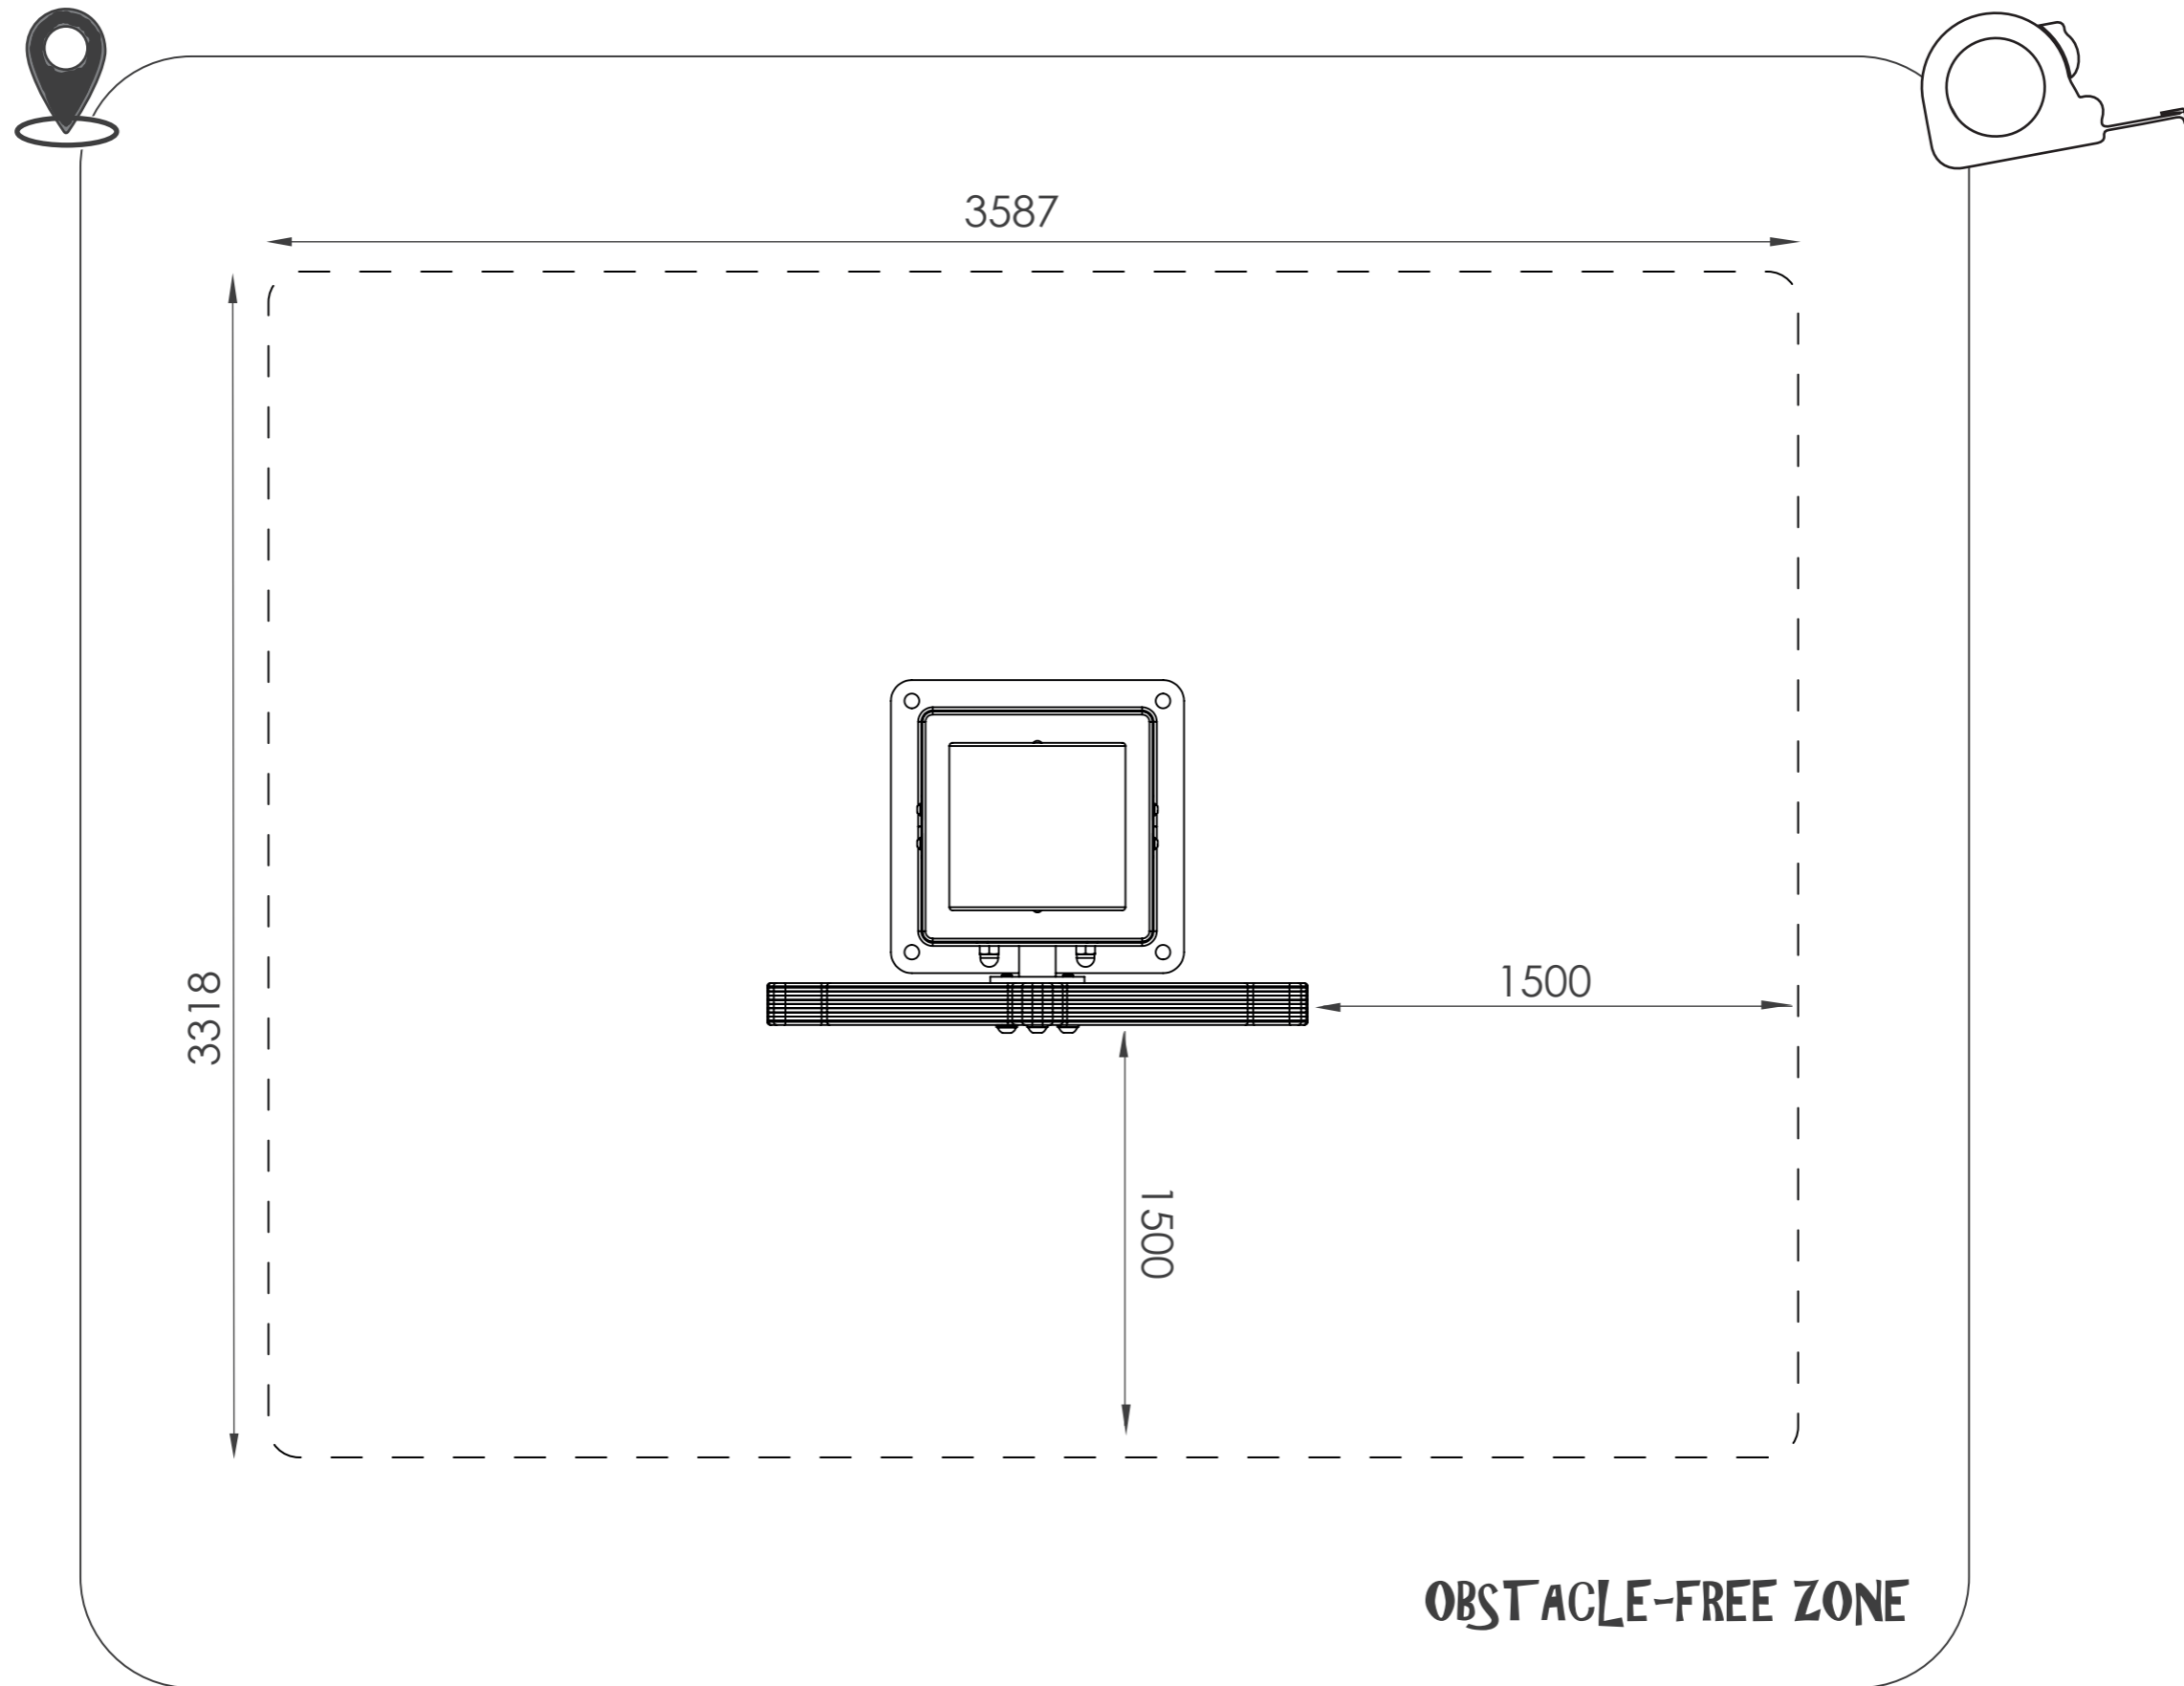

-  36 kilogram
-  330 x 325 x 955 (mm)
-  330 x 300 x 955 (mm)
-  330 x 587 x 1000 (mm)

KINETICWHEEL INSTALLATION INSTRUCTION

KW90006_24042019

3

4

1X

1

YOU NEED ANY HELP?

1X

1X

4X

4X

3

EXTRA

2X

2

4

5

6

7