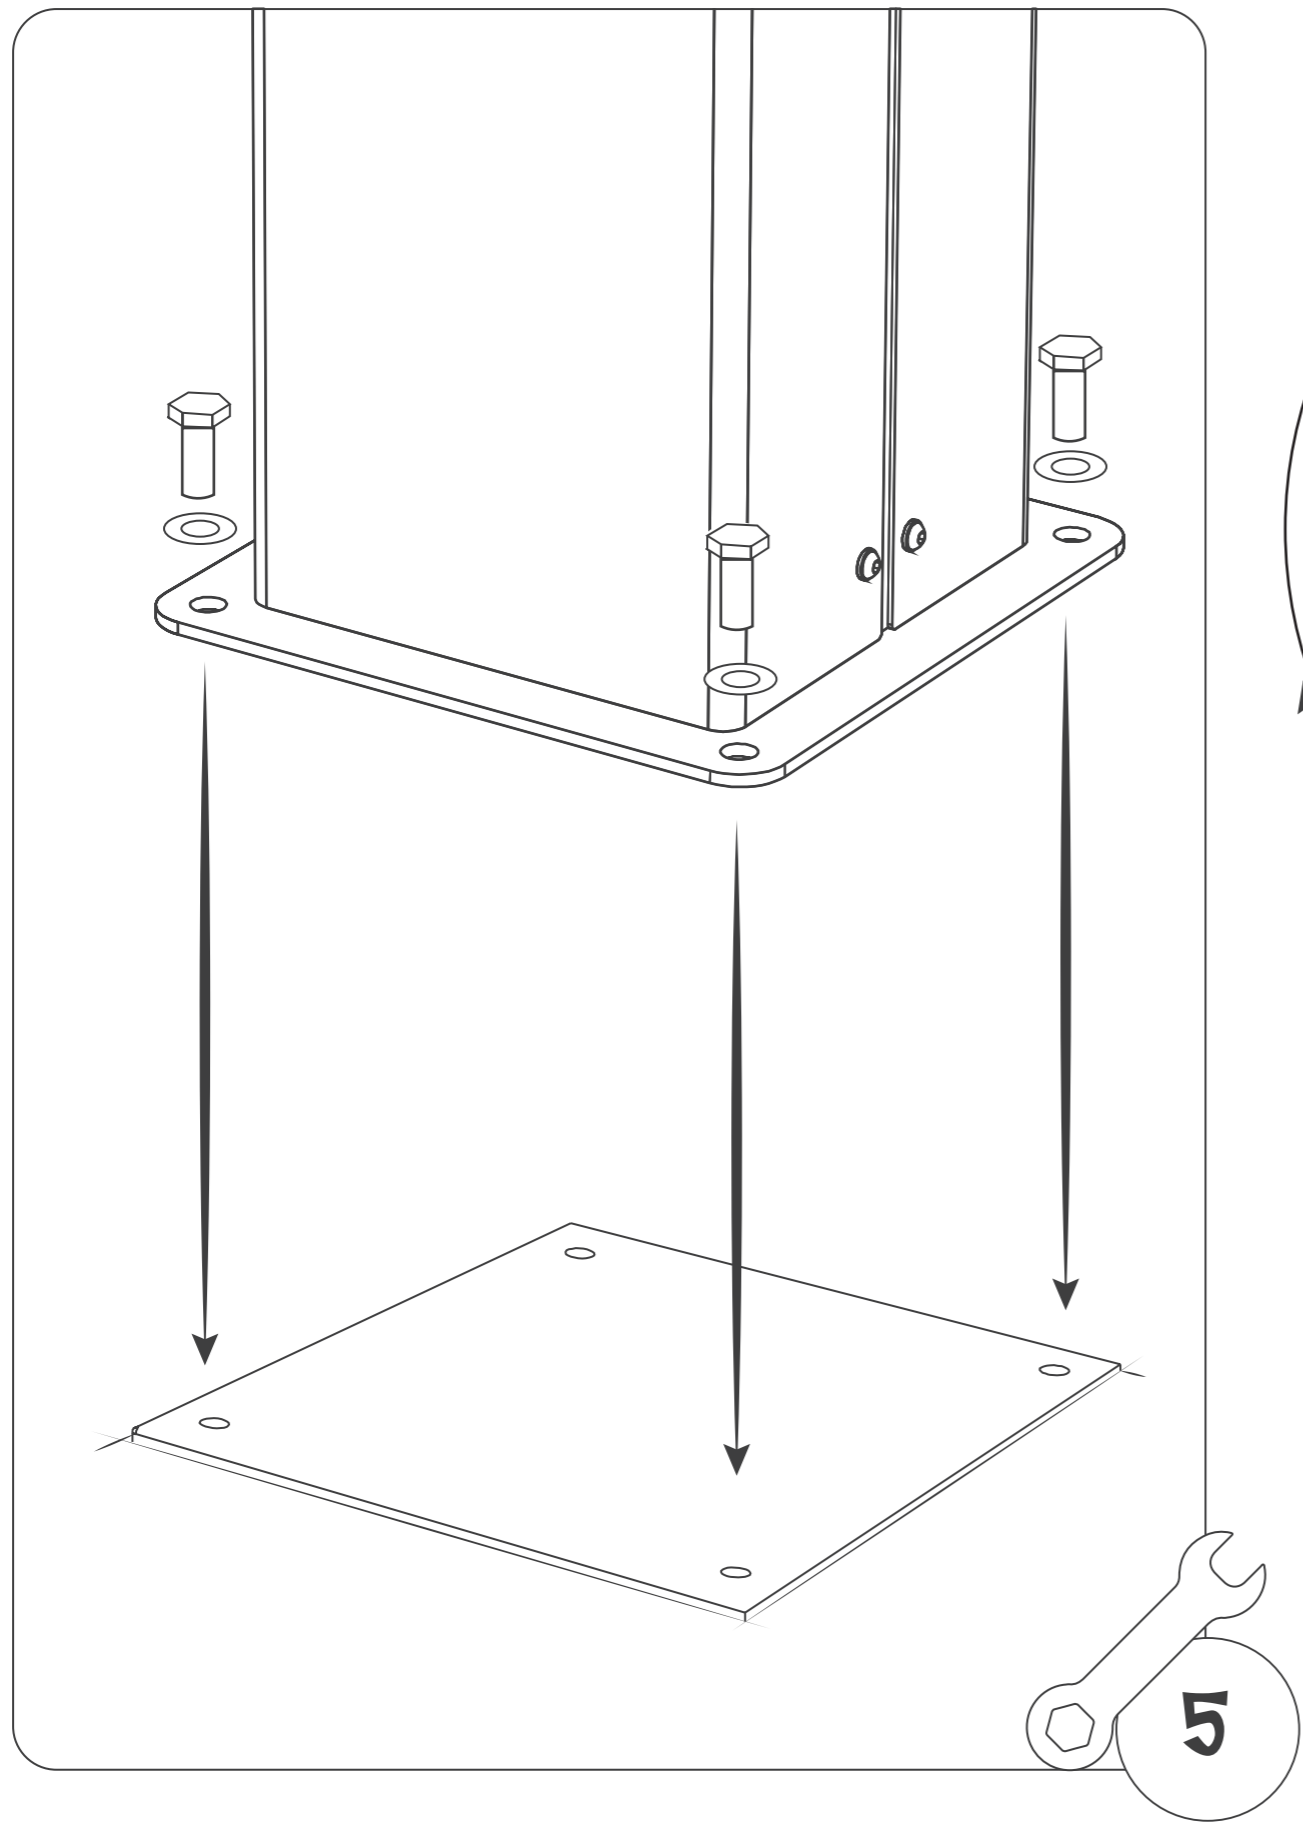

-  36 kilogram
-  330 x 325 x 955 (mm)
-  330 x 300 x 955 (mm)
-  330 x 587 x 1000 (mm)

KINETICWHEEL INSTALLATION INSTRUCTION

KW90006_24042019

3

4

1X

1

YOU NEED ANY HELP?

1X

1X

4X

4X

3

EXTRA

2X

2