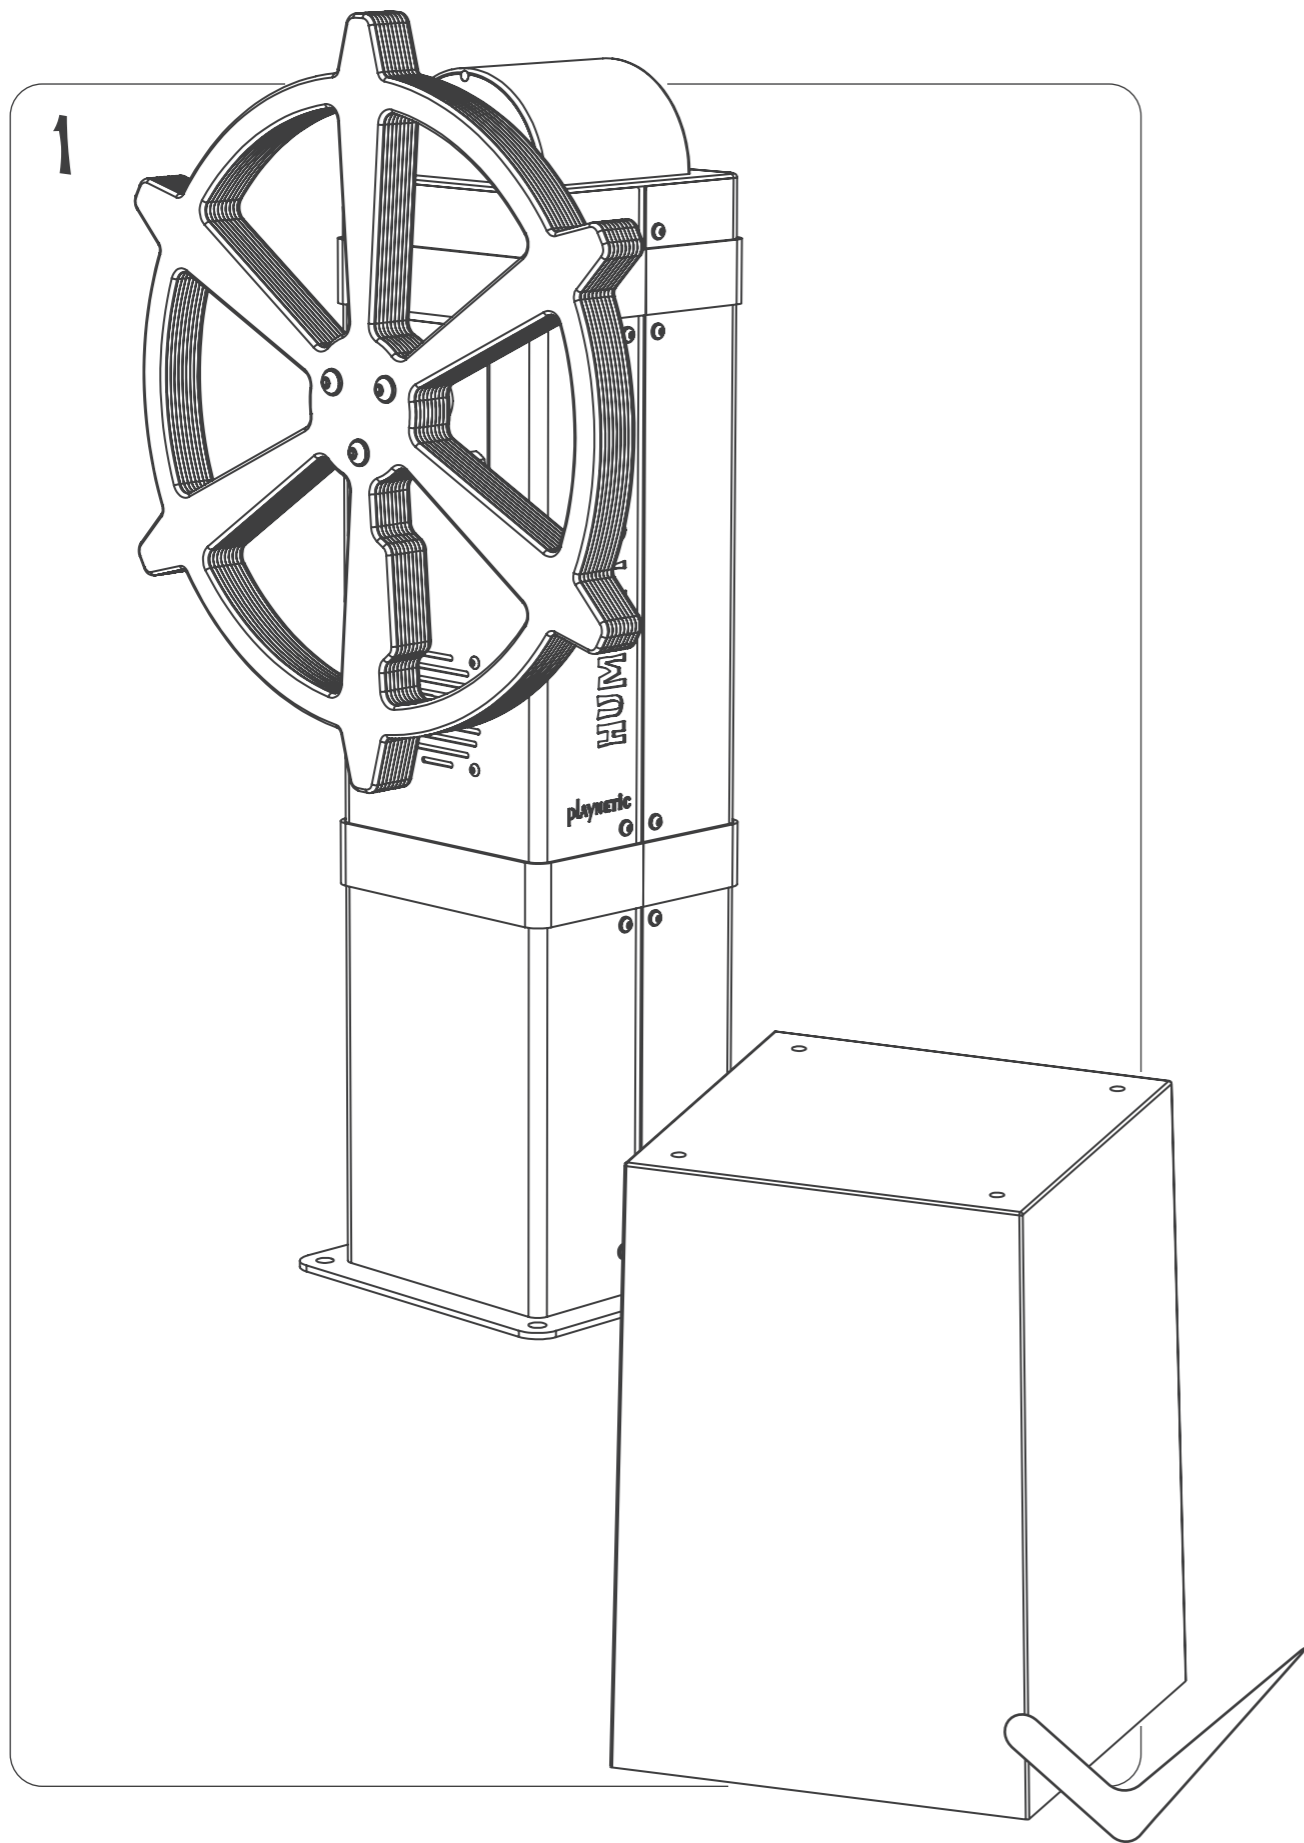

-  36 kilogram
-  330 x 325 x 955 (mm)
-  330 x 300 x 955 (mm)
-  330 x 587 x 1000 (mm)

KINETICWHEEL INSTALLATION INSTRUCTION

KW90006_24042019

3

4

1X

1

YOU NEED ANY HELP?

1X

1X

4X

4X

3

EXTRA

2X

2