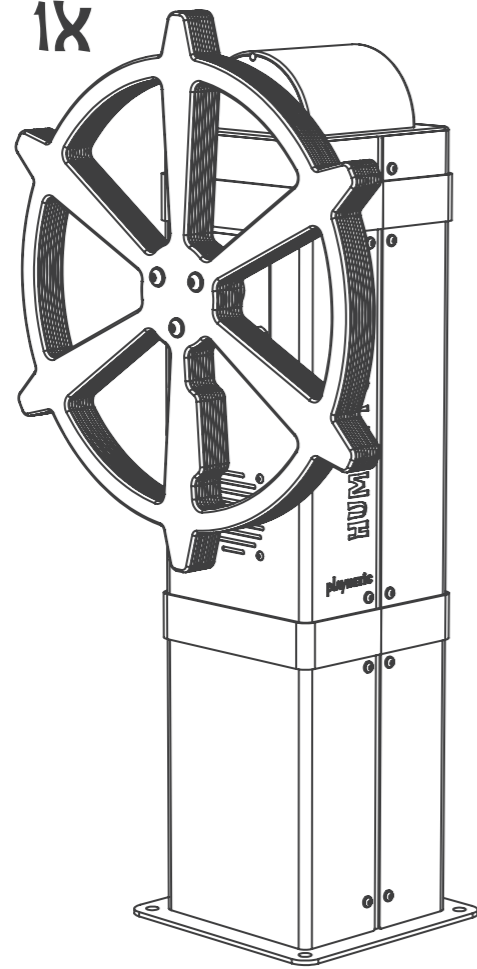

-  36 kilogram
-  330 x 325 x 955 (mm)
-  330 x 300 x 955 (mm)
-  330 x 587 x 1000 (mm)

KINETICWHEEL INSTALLATION INSTRUCTION

KW90006_24042019

3

4

1X

1

YOU NEED ANY HELP?

1X

1X

4X

4X

3

EXTRA

2X

2