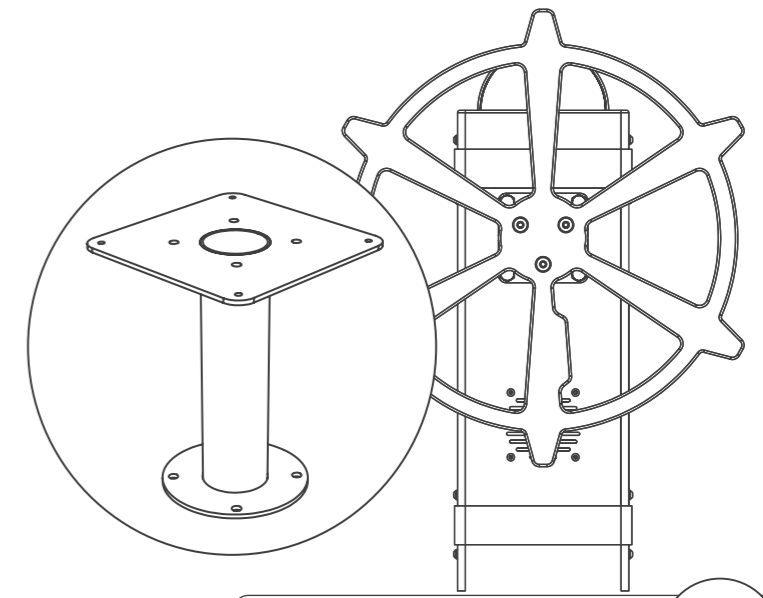

-  36 kilogram
-  330 x 325 x 955 (mm)
-  330 x 300 x 955 (mm)
-  330 x 587 x 1000 (mm)

KINETICWHEEL INSTALLATION INSTRUCTION

KW90006_24042019

3

4

1X

1

YOU NEED ANY HELP?

1X

1X

4X

4X

3

EXTRA

2X

2