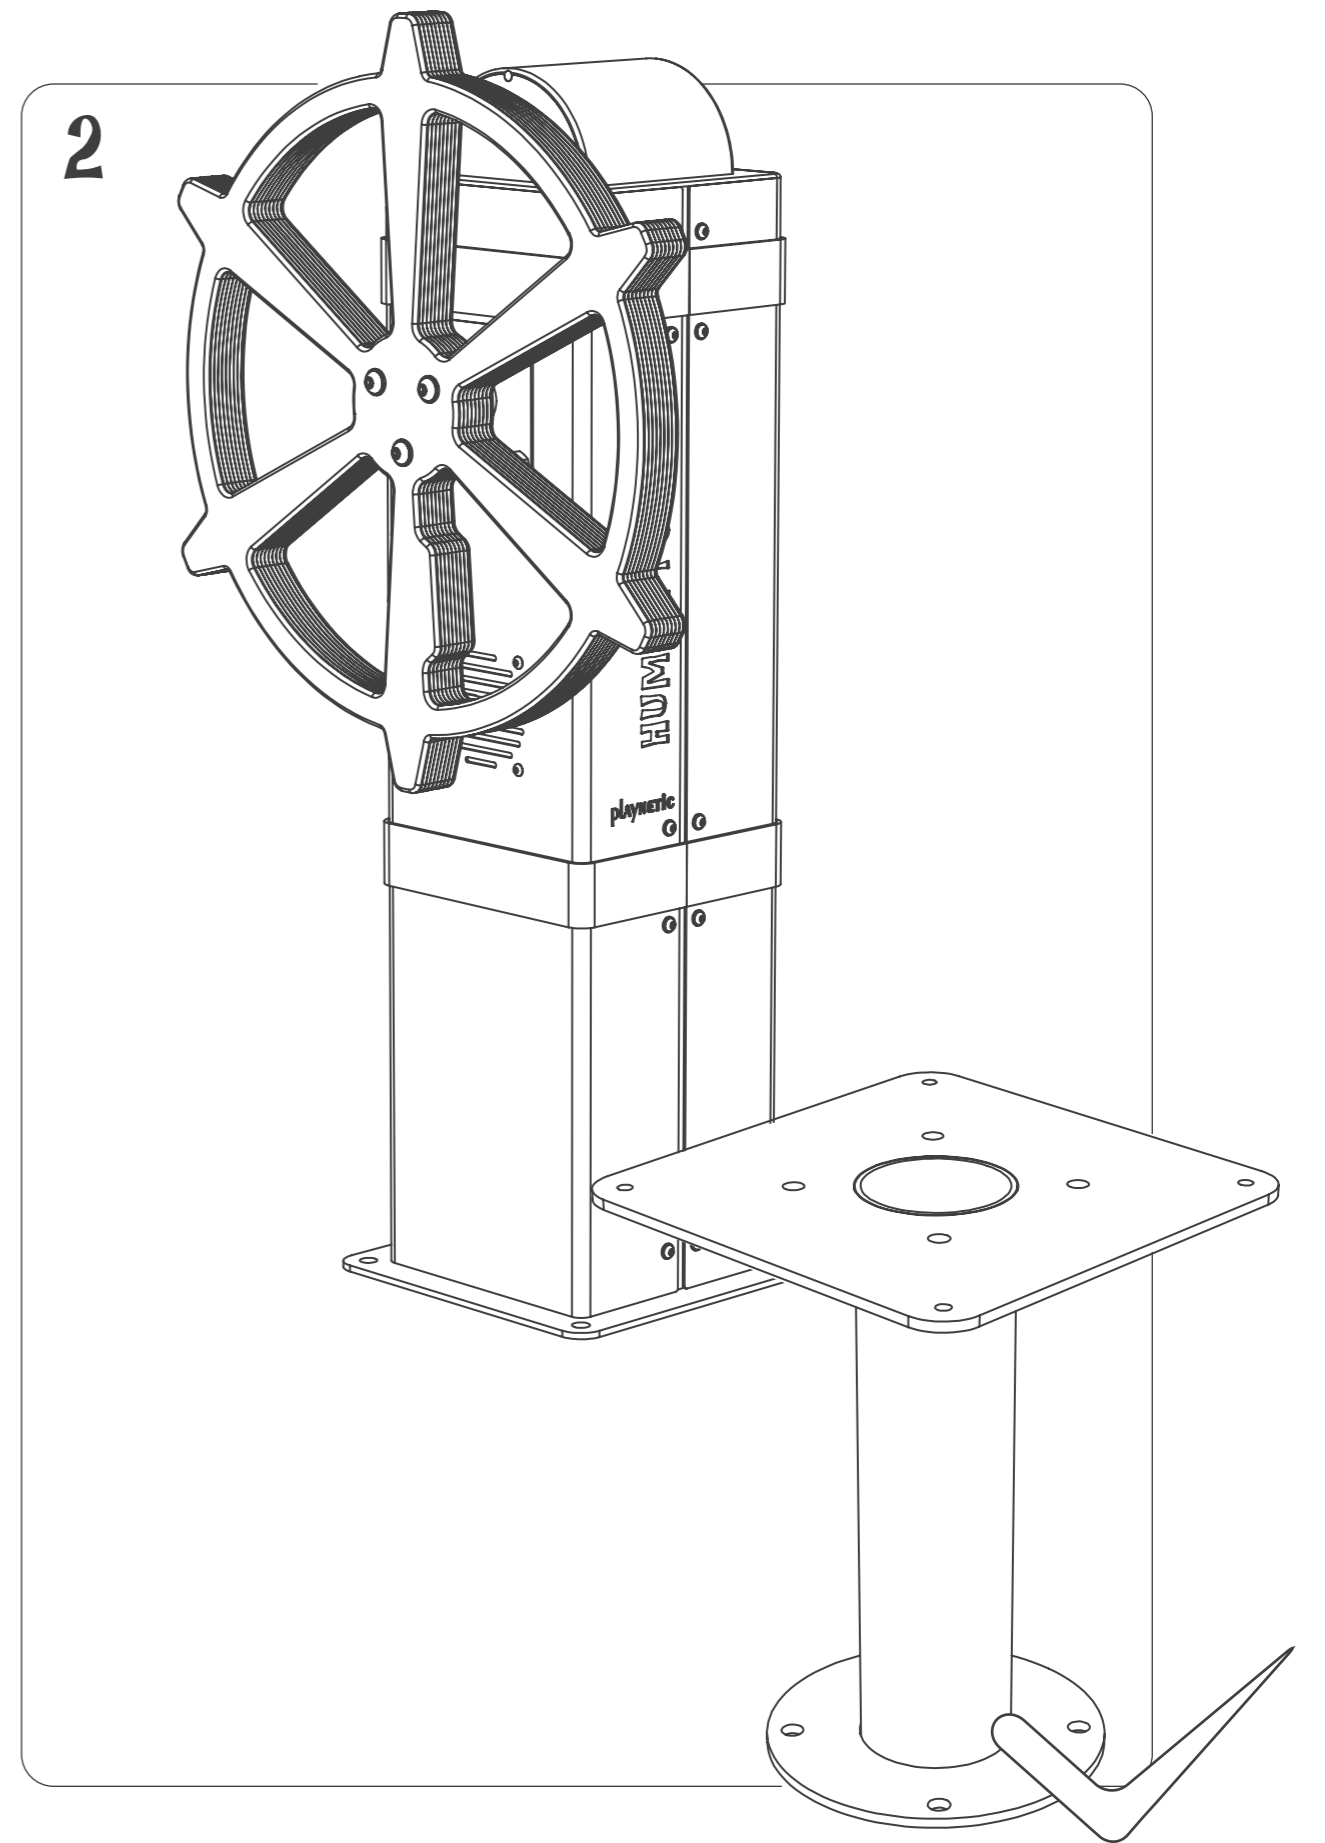

-  36 kilogram
-  330 x 325 x 955 (mm)
-  330 x 300 x 955 (mm)
-  330 x 587 x 1000 (mm)

KINETICWHEEL INSTALLATION INSTRUCTION

KW90006_24042019

3

4

1X

1

YOU NEED ANY HELP?

1X

1X

4X

4X

3

EXTRA

2X

2