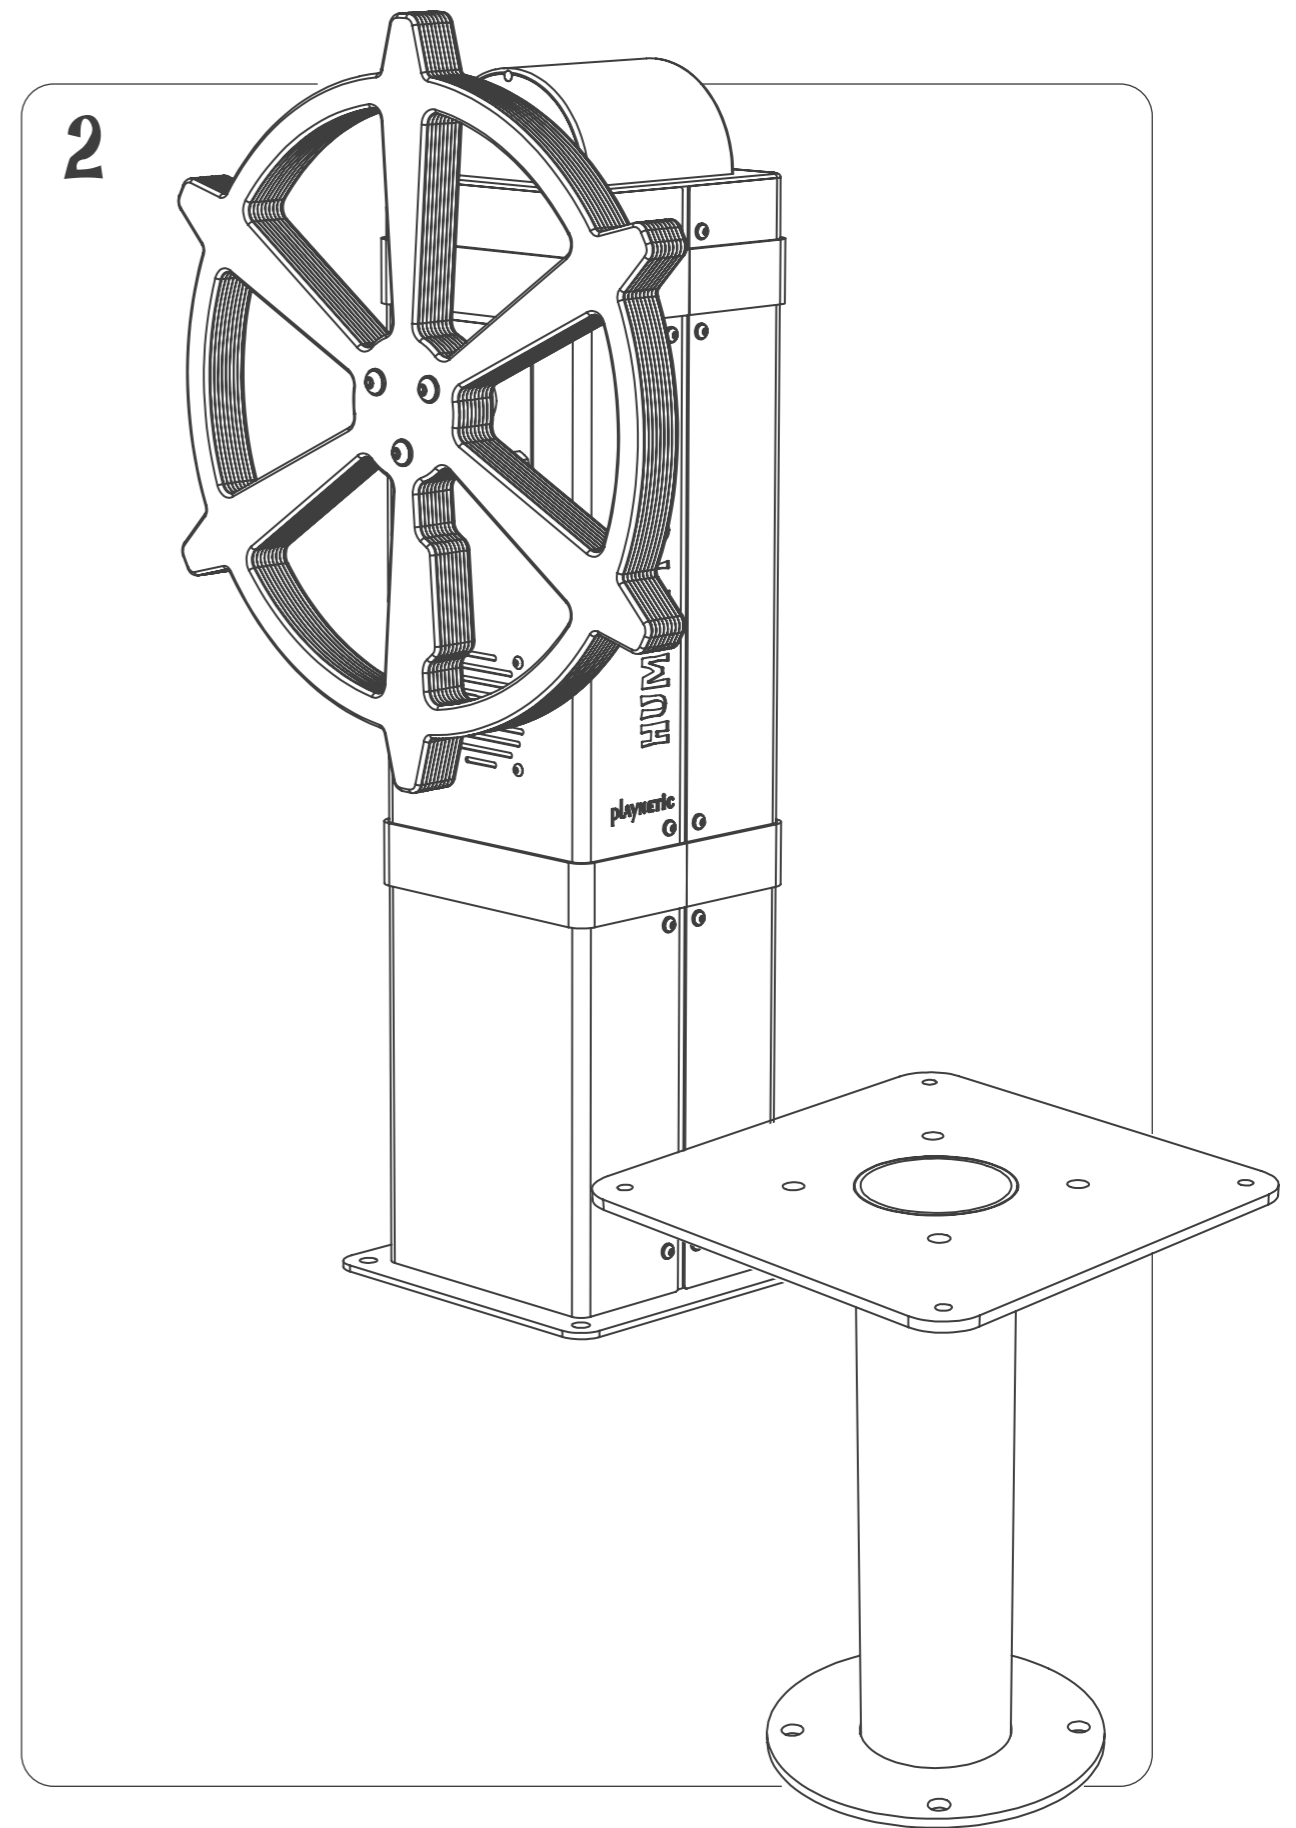

-  36 kilogram
-  330 x 325 x 955 (mm)
-  330 x 300 x 955 (mm)
-  330 x 587 x 1000 (mm)

KINETICWHEEL INSTALLATION INSTRUCTION

KW90006_24042019

3

4

1X

1

YOU NEED ANY HELP?

1X

1X

4X

4X

3

EXTRA

2X

2