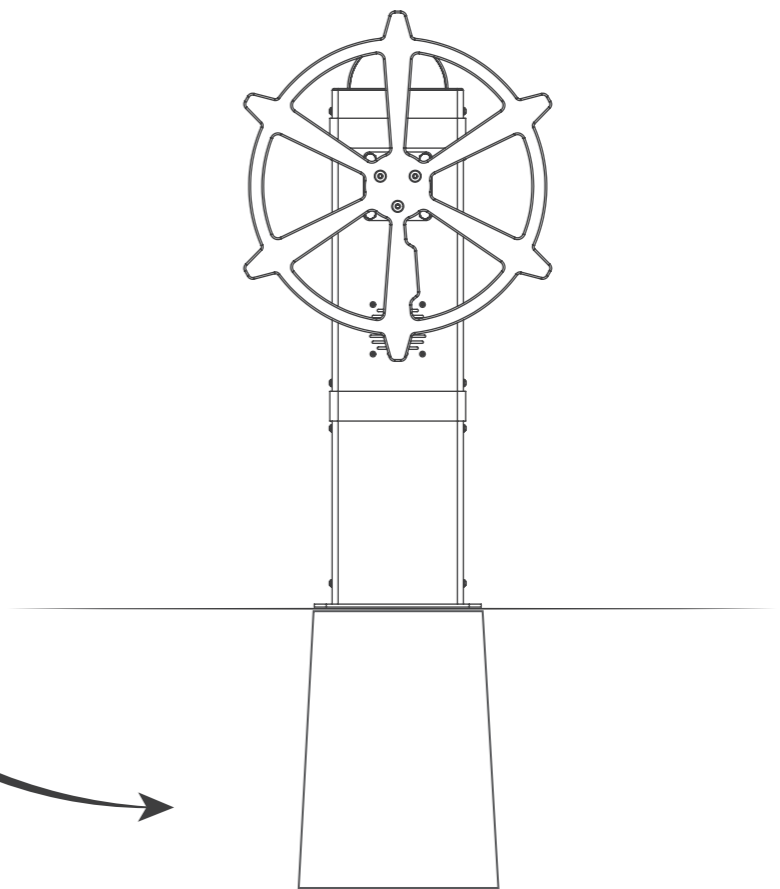

-  36 kilogram
-  330 x 325 x 955 (mm)
-  330 x 300 x 955 (mm)
-  330 x 587 x 1000 (mm)

KINETICWHEEL INSTALLATION INSTRUCTION

KW90006_24042019

3

4

1X

1

YOU NEED ANY HELP?

1X

1X

4X

4X

3

EXTRA

2X

2