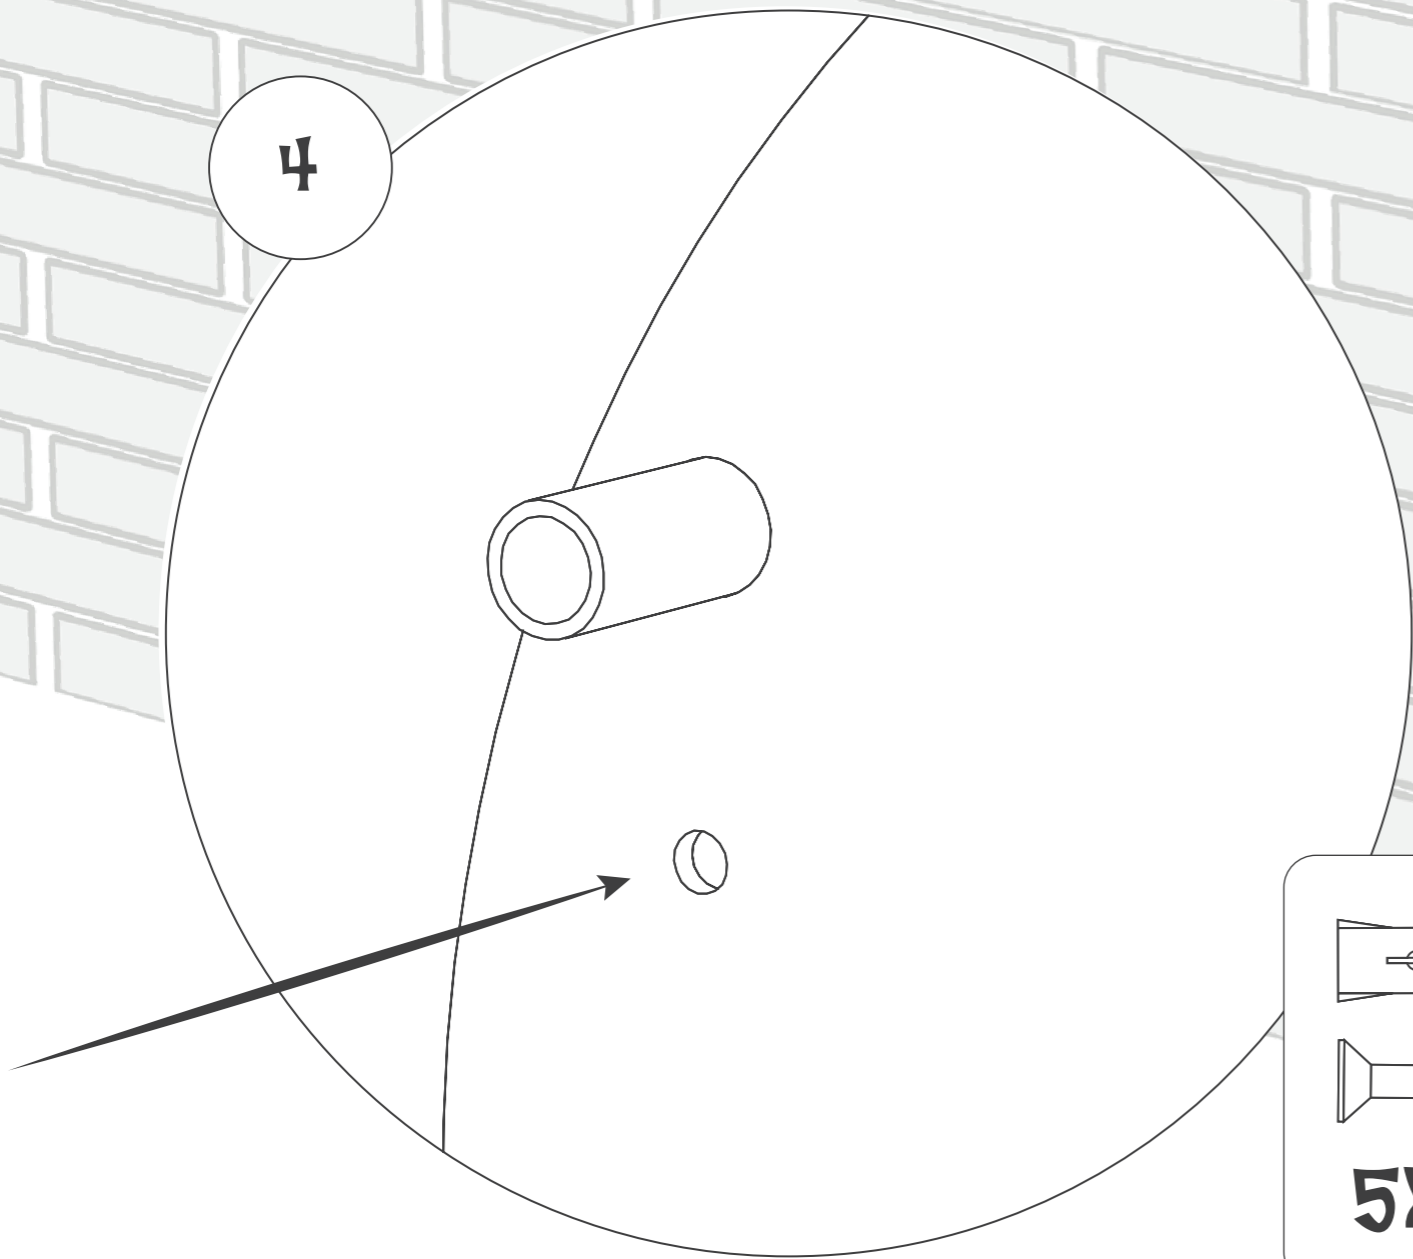

KG 22 kilogram

350 x 350 x 203 (mm)

AUDIOSENSE INSTALLATION INSTRUCTION

AS90009_28052019

YOU NEED ANY HELP? 

3

-  x = 600 mm
-  x = 685 mm
-  x = 600 mm

4