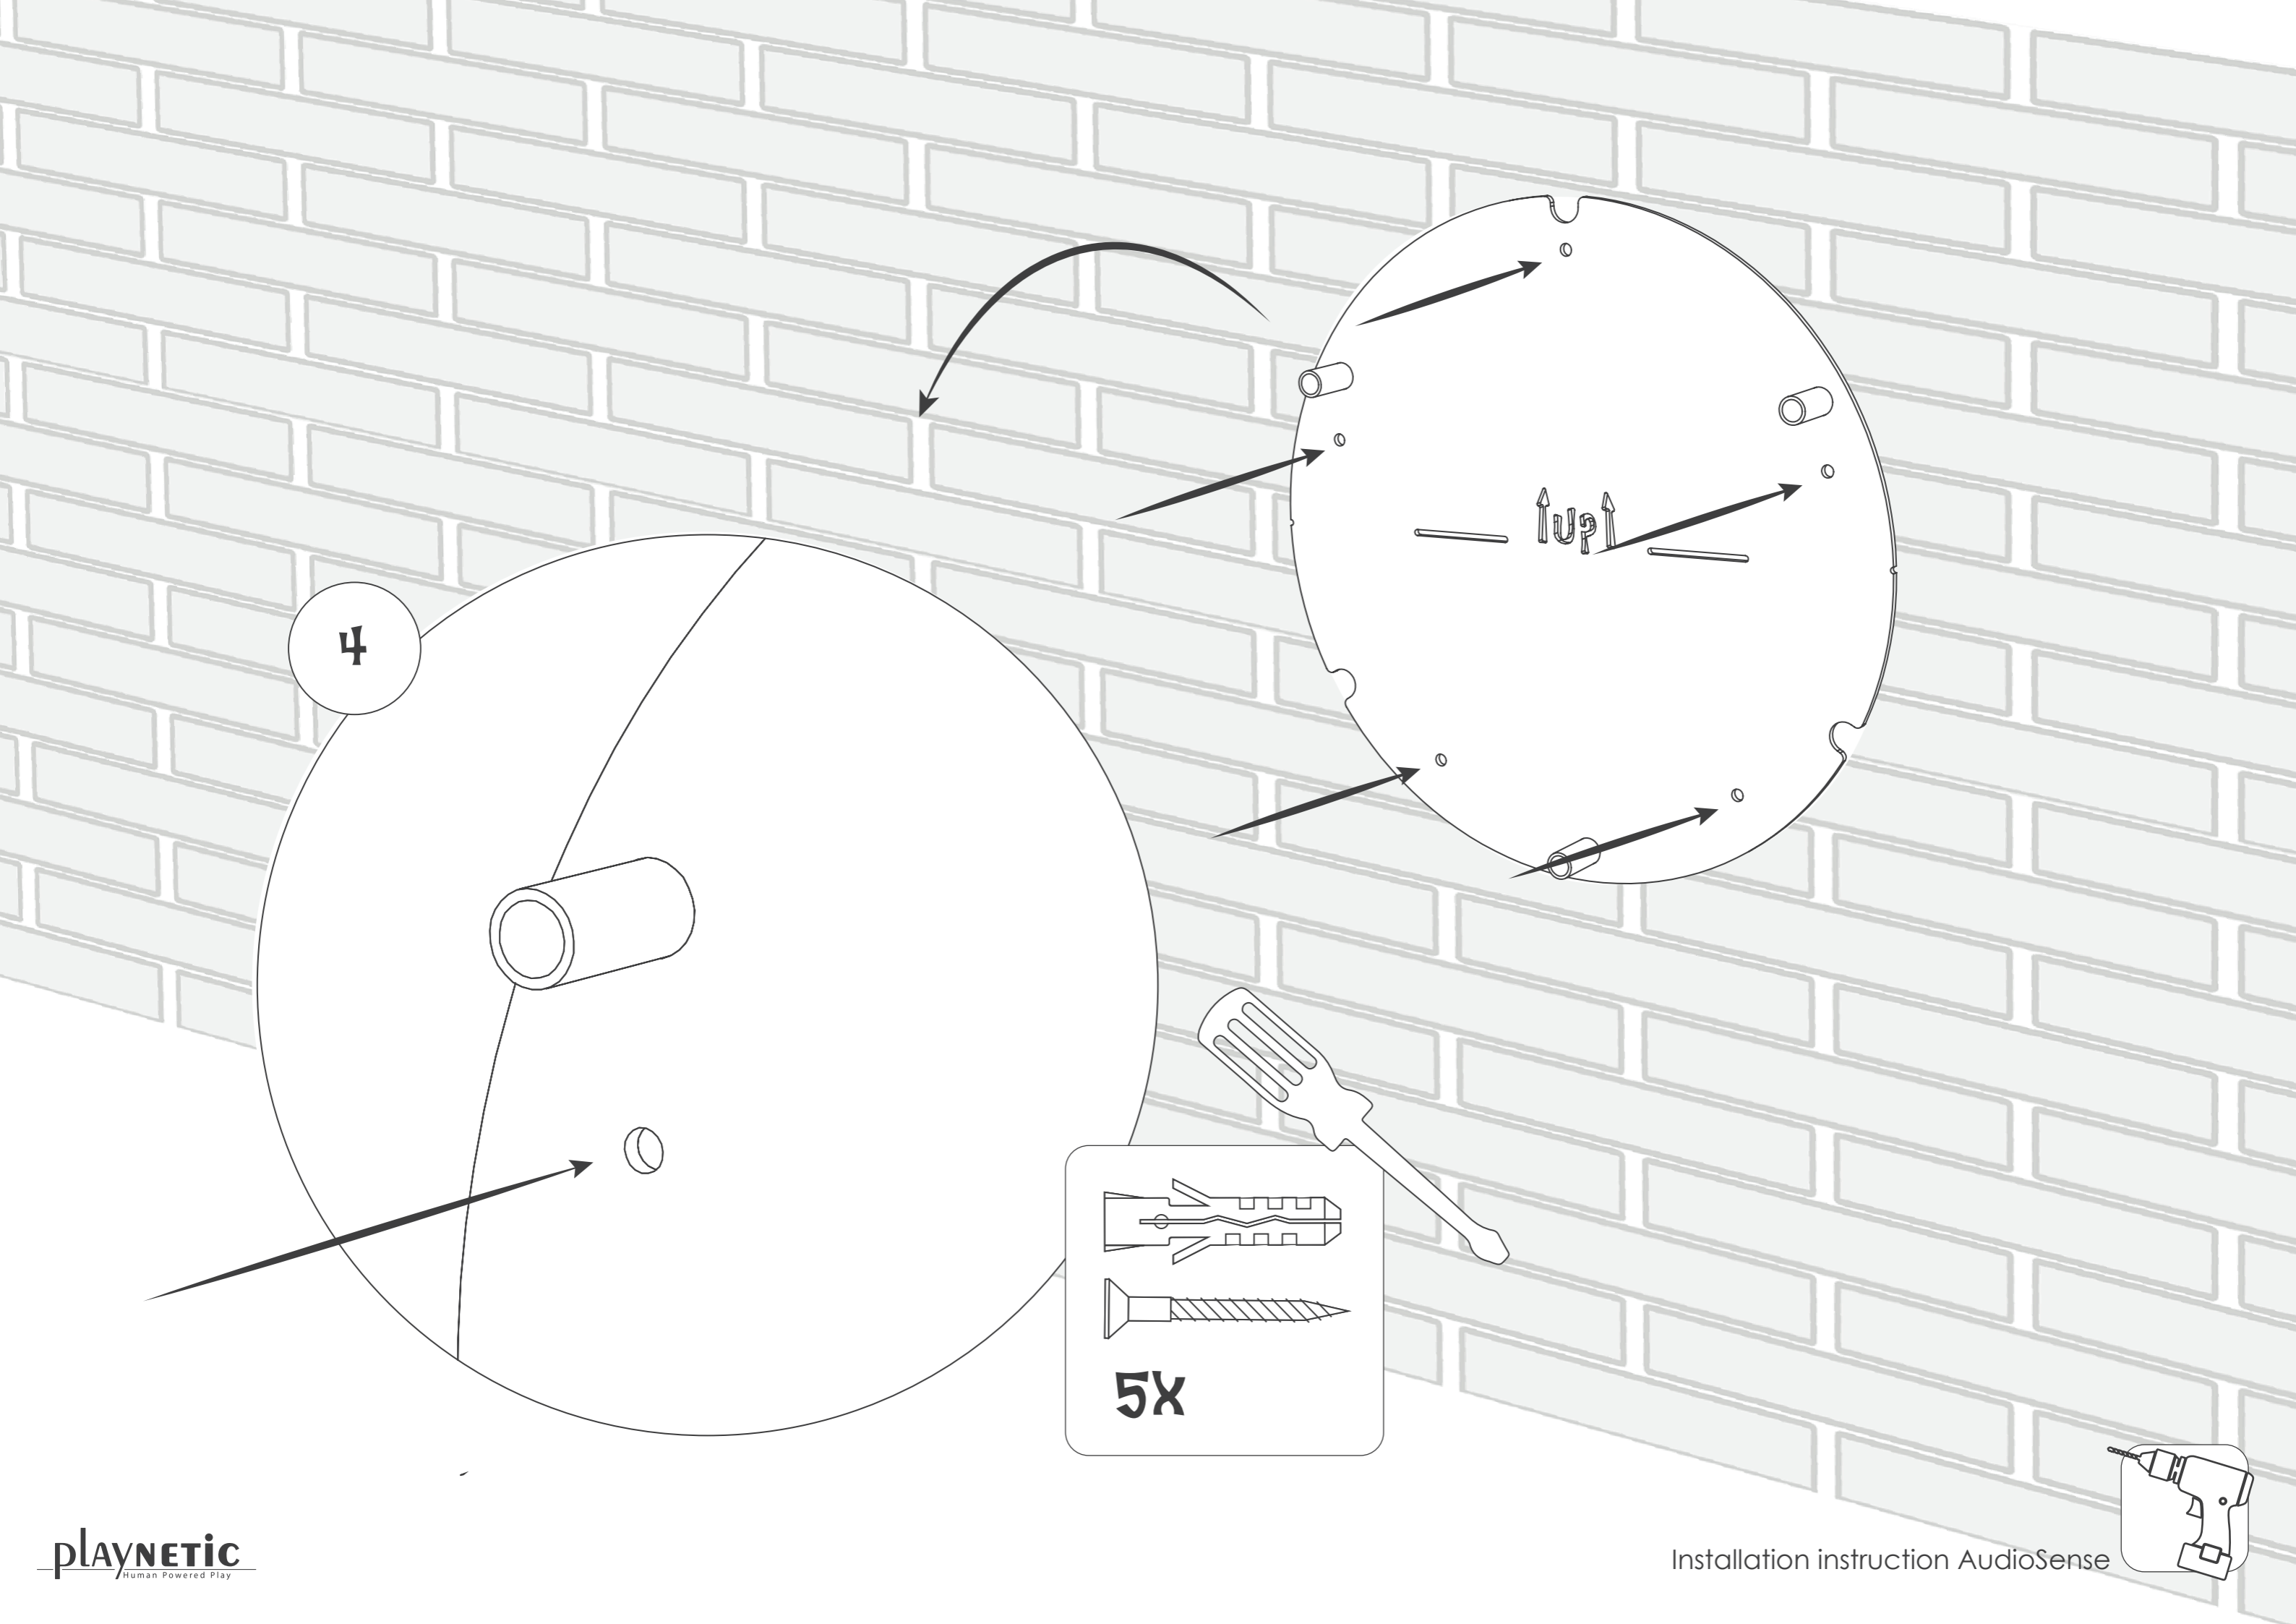

KG 22 kilogram

350 x 350 x 203 (mm)

AUDIOSENSE INSTALLATION INSTRUCTION

AS90009_28052019

YOU NEED ANY HELP? 

3

-  x = 600 mm
-  x = 685 mm
-  x = 600 mm

4

5x

5

3X

6

7

7