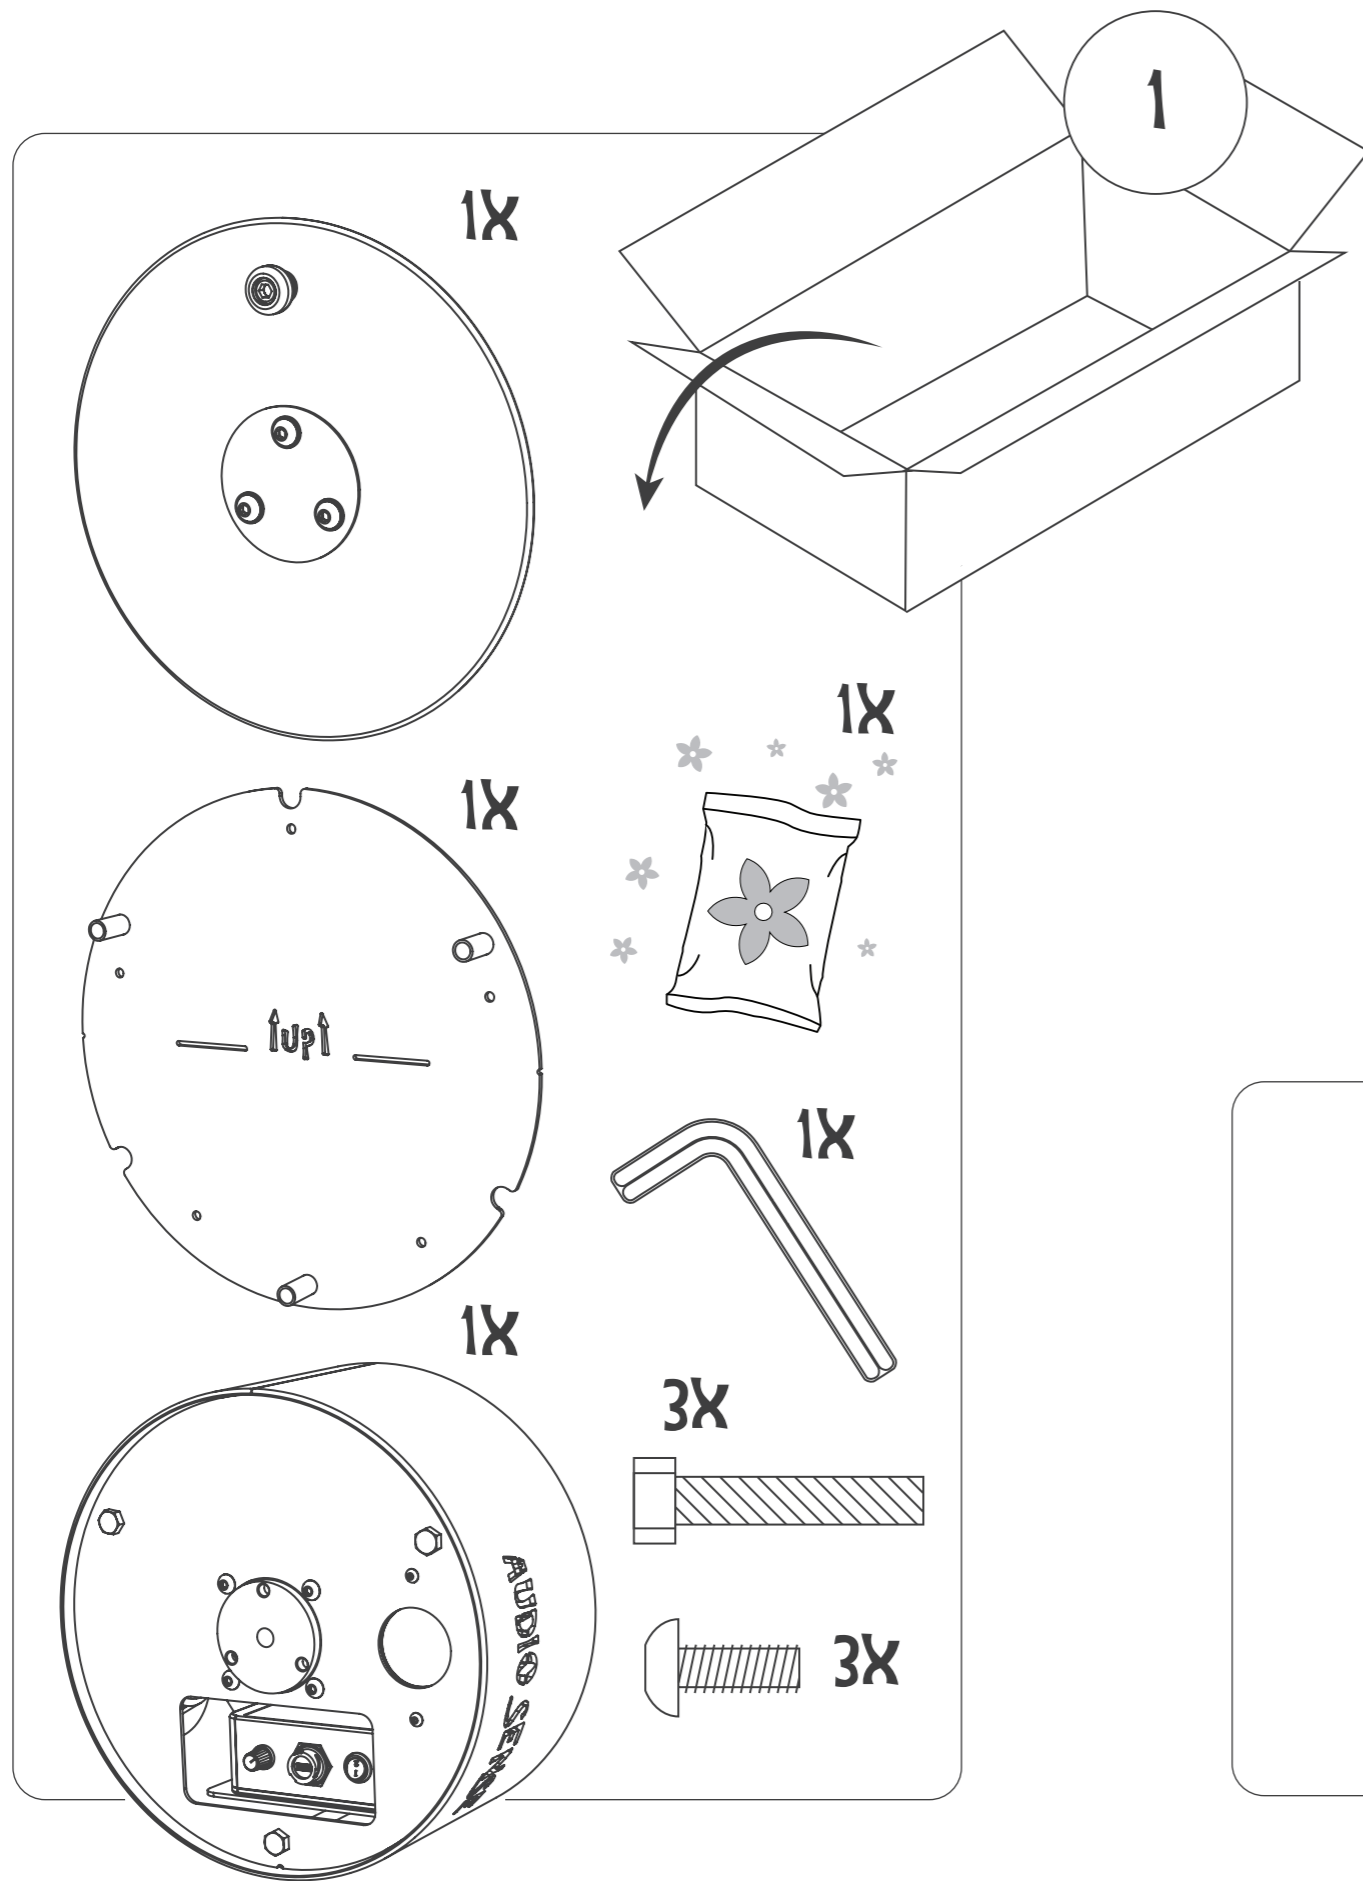

KG 22 kilogram

350 x 350 x 203 (mm)

AUDIOSENSE INSTALLATION INSTRUCTION

AS90009_28052019

YOU NEED ANY HELP? 

3

-  x = 600 mm
-  x = 685 mm
-  x = 600 mm

4

5x

5

3X

6

7

7