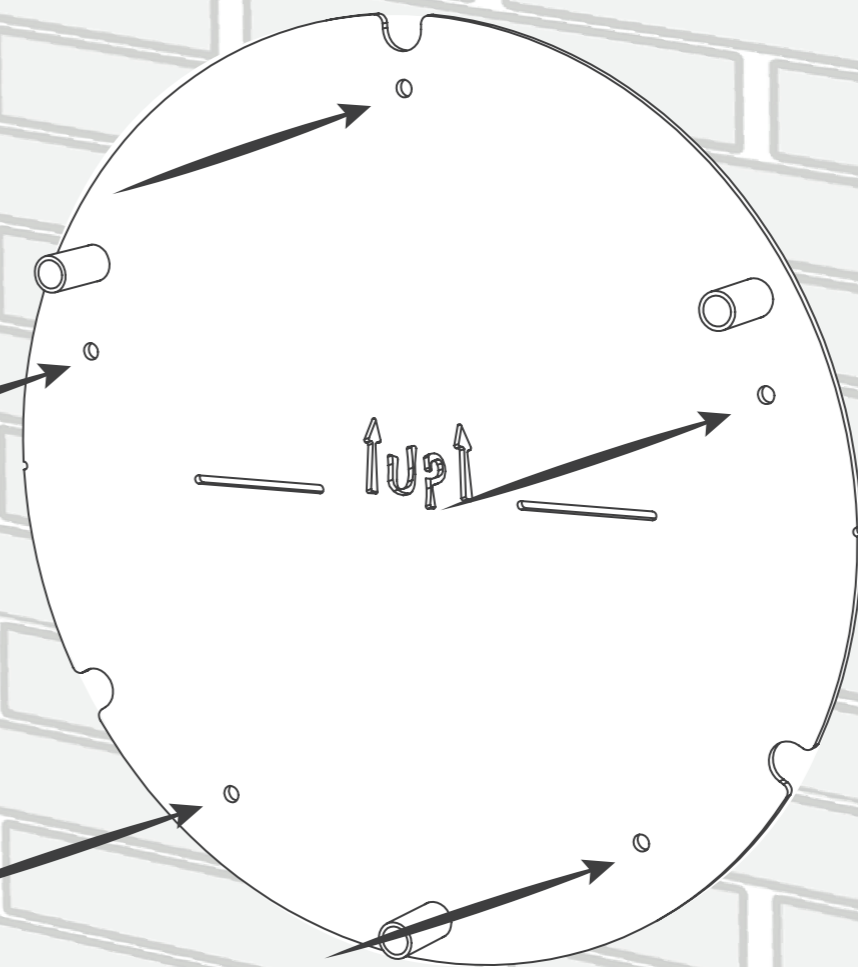

KG 22 kilogram

350 x 350 x 203 (mm)

AUDIOSENSE INSTALLATION INSTRUCTION

AS90009_28052019

YOU NEED ANY HELP? 

3

-  x = 600 mm
-  x = 685 mm
-  x = 600 mm

4