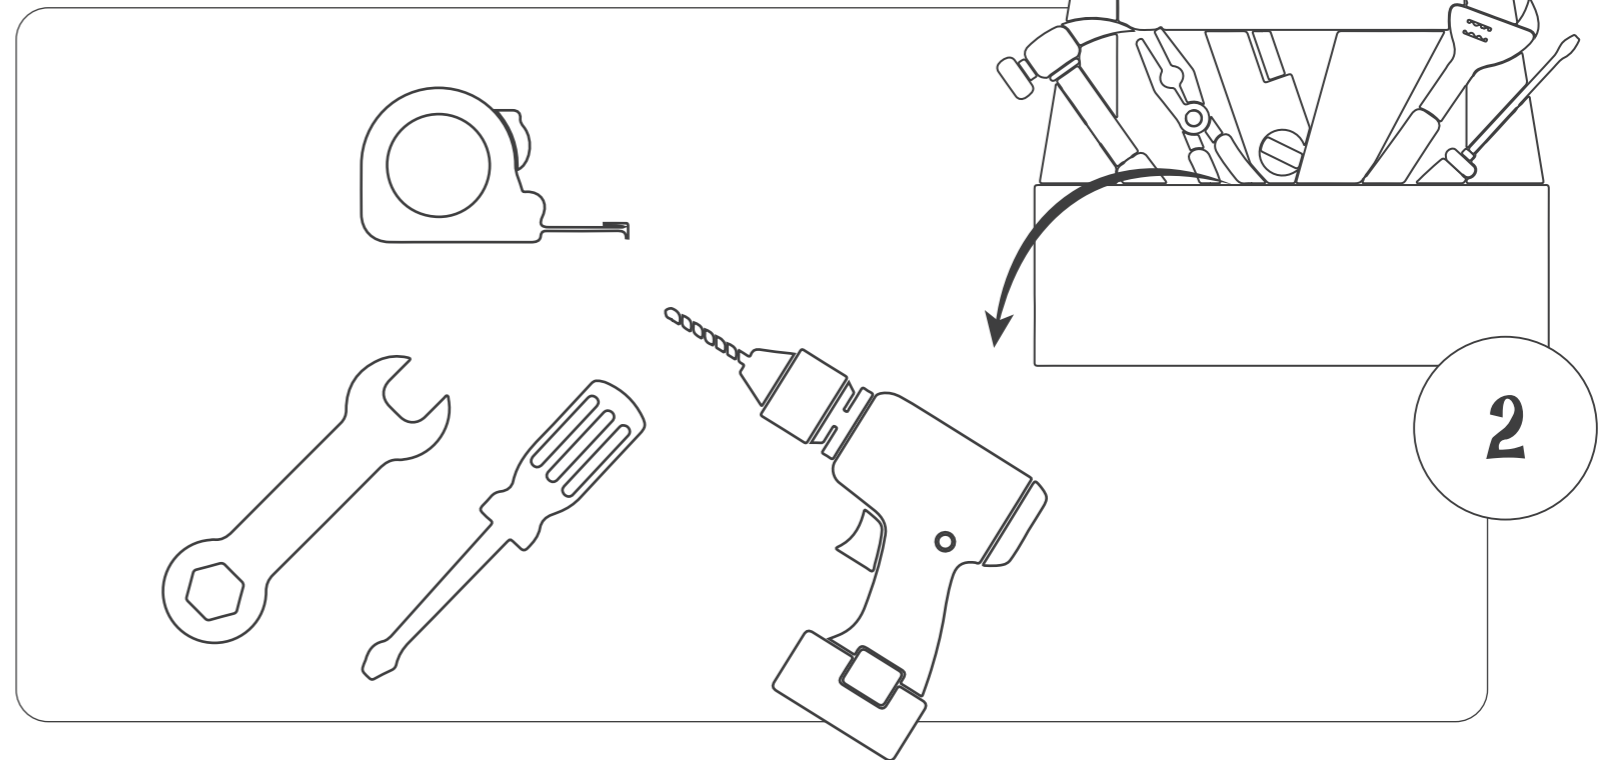

KG 22 kilogram

350 x 350 x 203 (mm)

AUDIOSENSE INSTALLATION INSTRUCTION

AS90009_28052019

YOU NEED ANY HELP? 

3

-  x = 600 mm
-  x = 685 mm
-  x = 600 mm

4