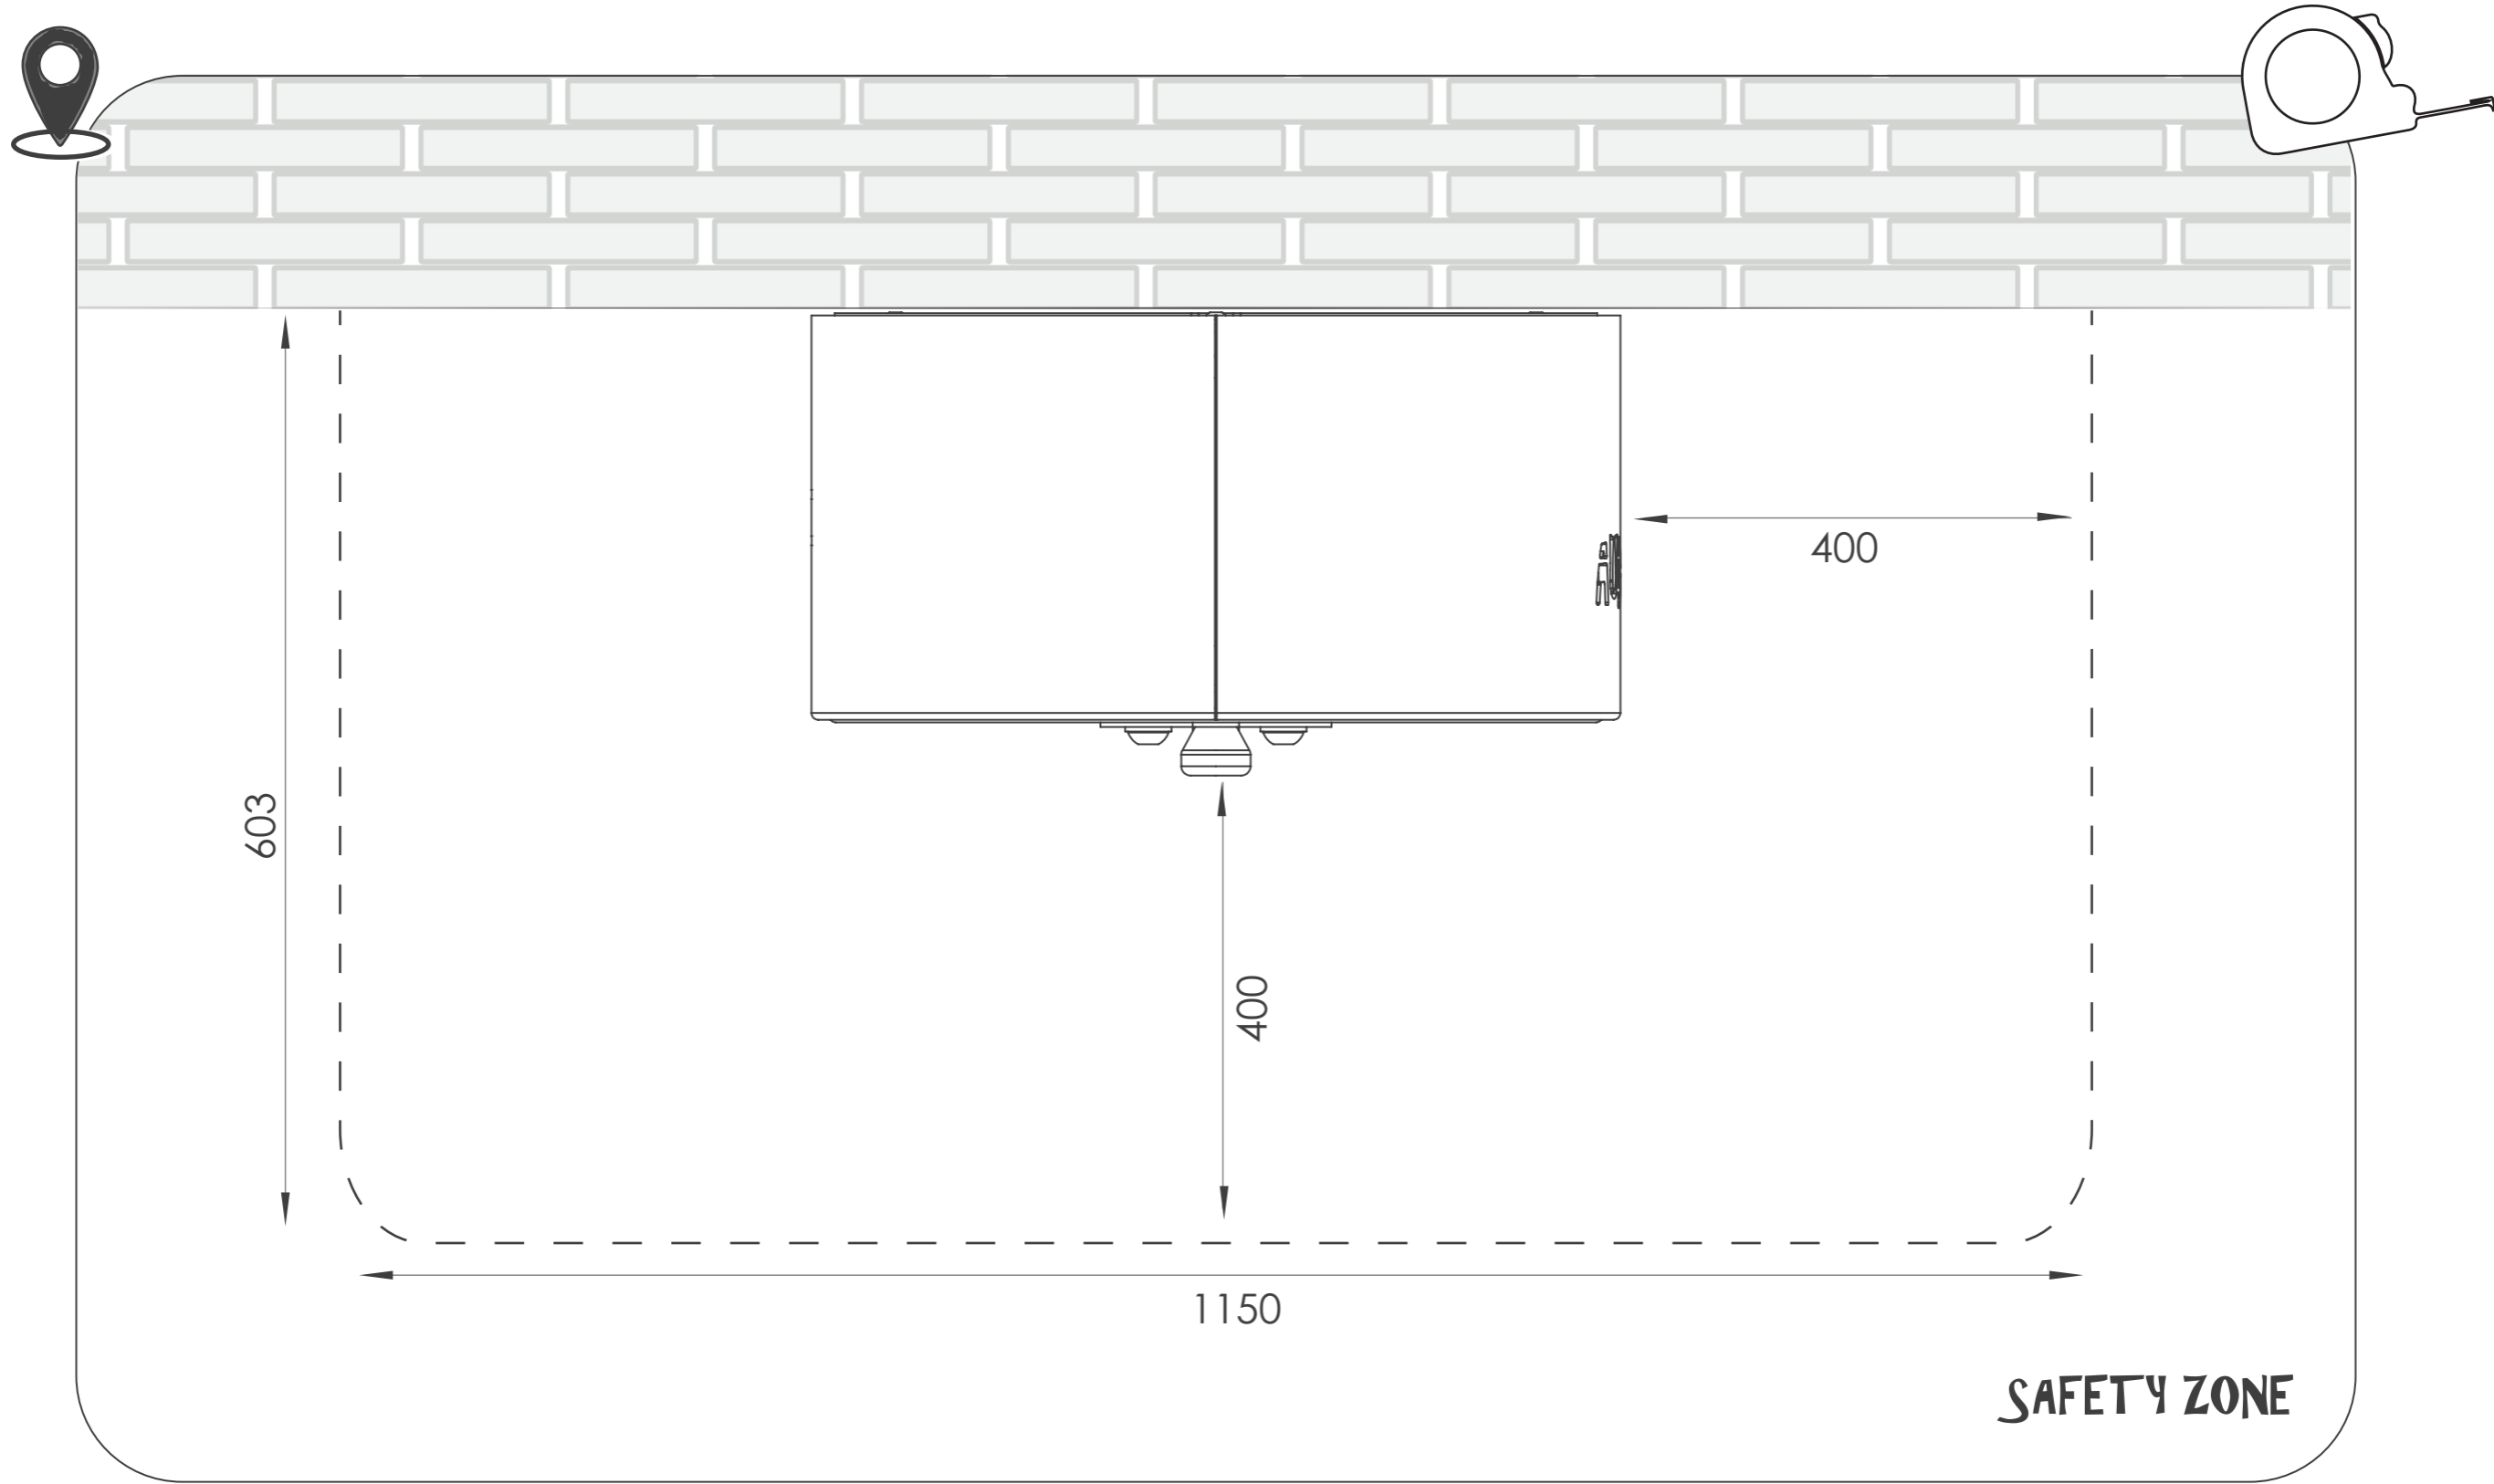

KG 22 kilogram

350 x 350 x 203 (mm)

AUDIOSENSE INSTALLATION INSTRUCTION

AS90009_28052019

YOU NEED ANY HELP? 

3

-  x = 600 mm
-  x = 685 mm
-  x = 600 mm

4

5x

5

3X

6

7

7