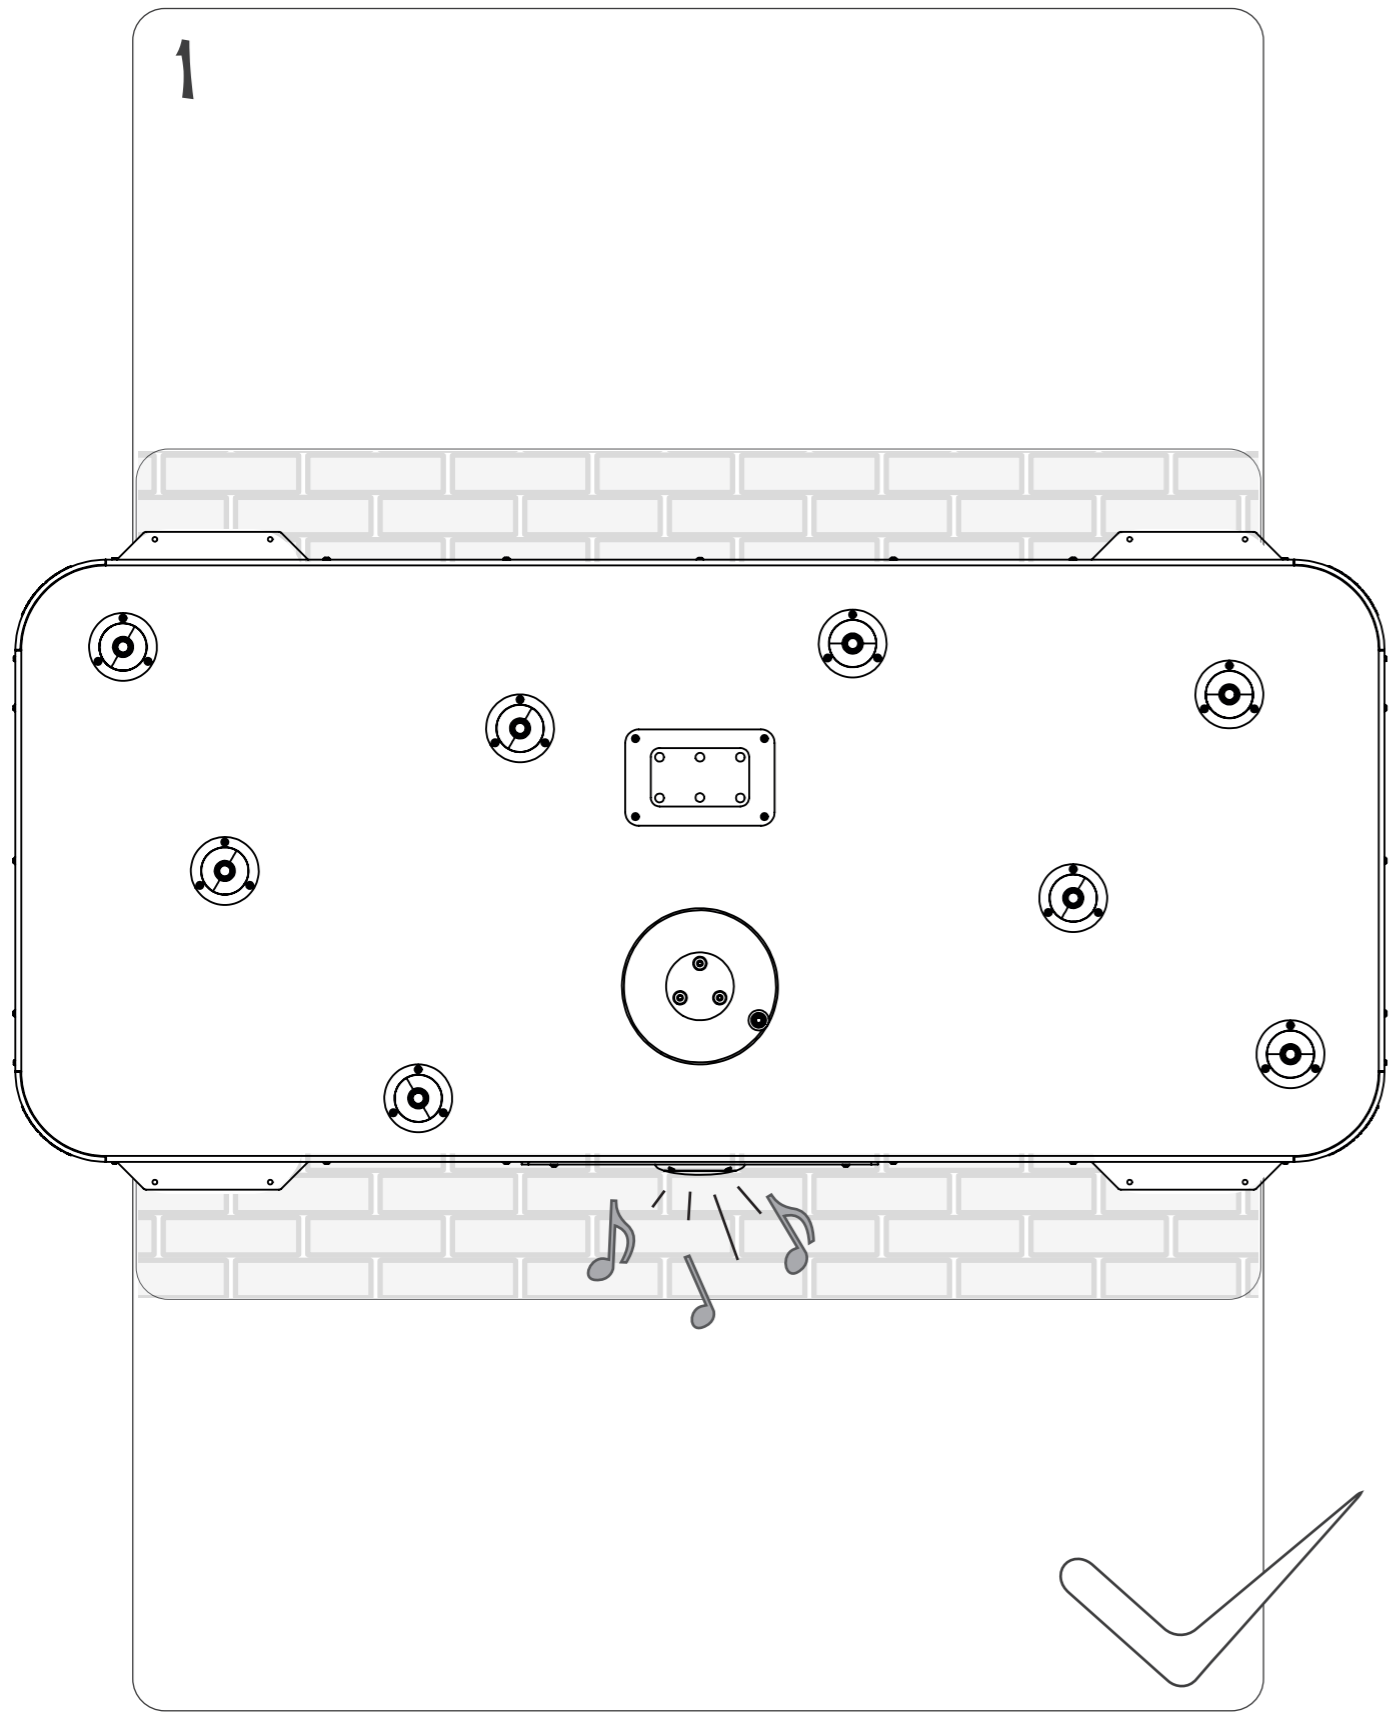

GAMEWALL INSTALLATION INSTRUCTION

GW90010_21032019

YOU NEED ANY HELP? 

3

SAFETY ZONE

-  x = 600 mm
-  x = 685 mm
-  x = 600 mm

5

7