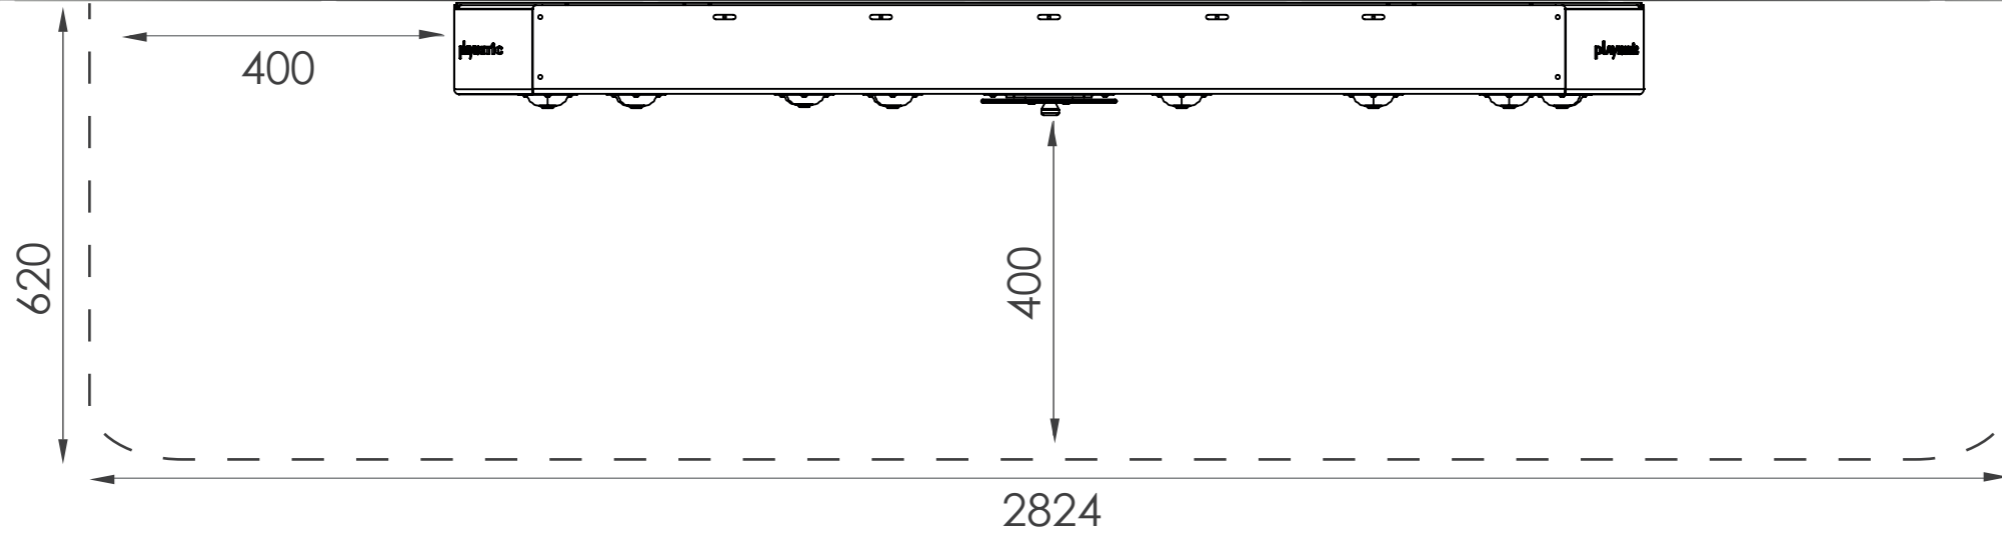

GAMEWALL INSTALLATION INSTRUCTION

GW90010_21032019

YOU NEED ANY HELP? 

3

SAFETY ZONE

-  x = 600 mm
-  x = 685 mm
-  x = 600 mm

5

7

4X

-  **8X**
-  **8X**
-  **8X**
-  **8X**
-  **16X**
-  **16X**