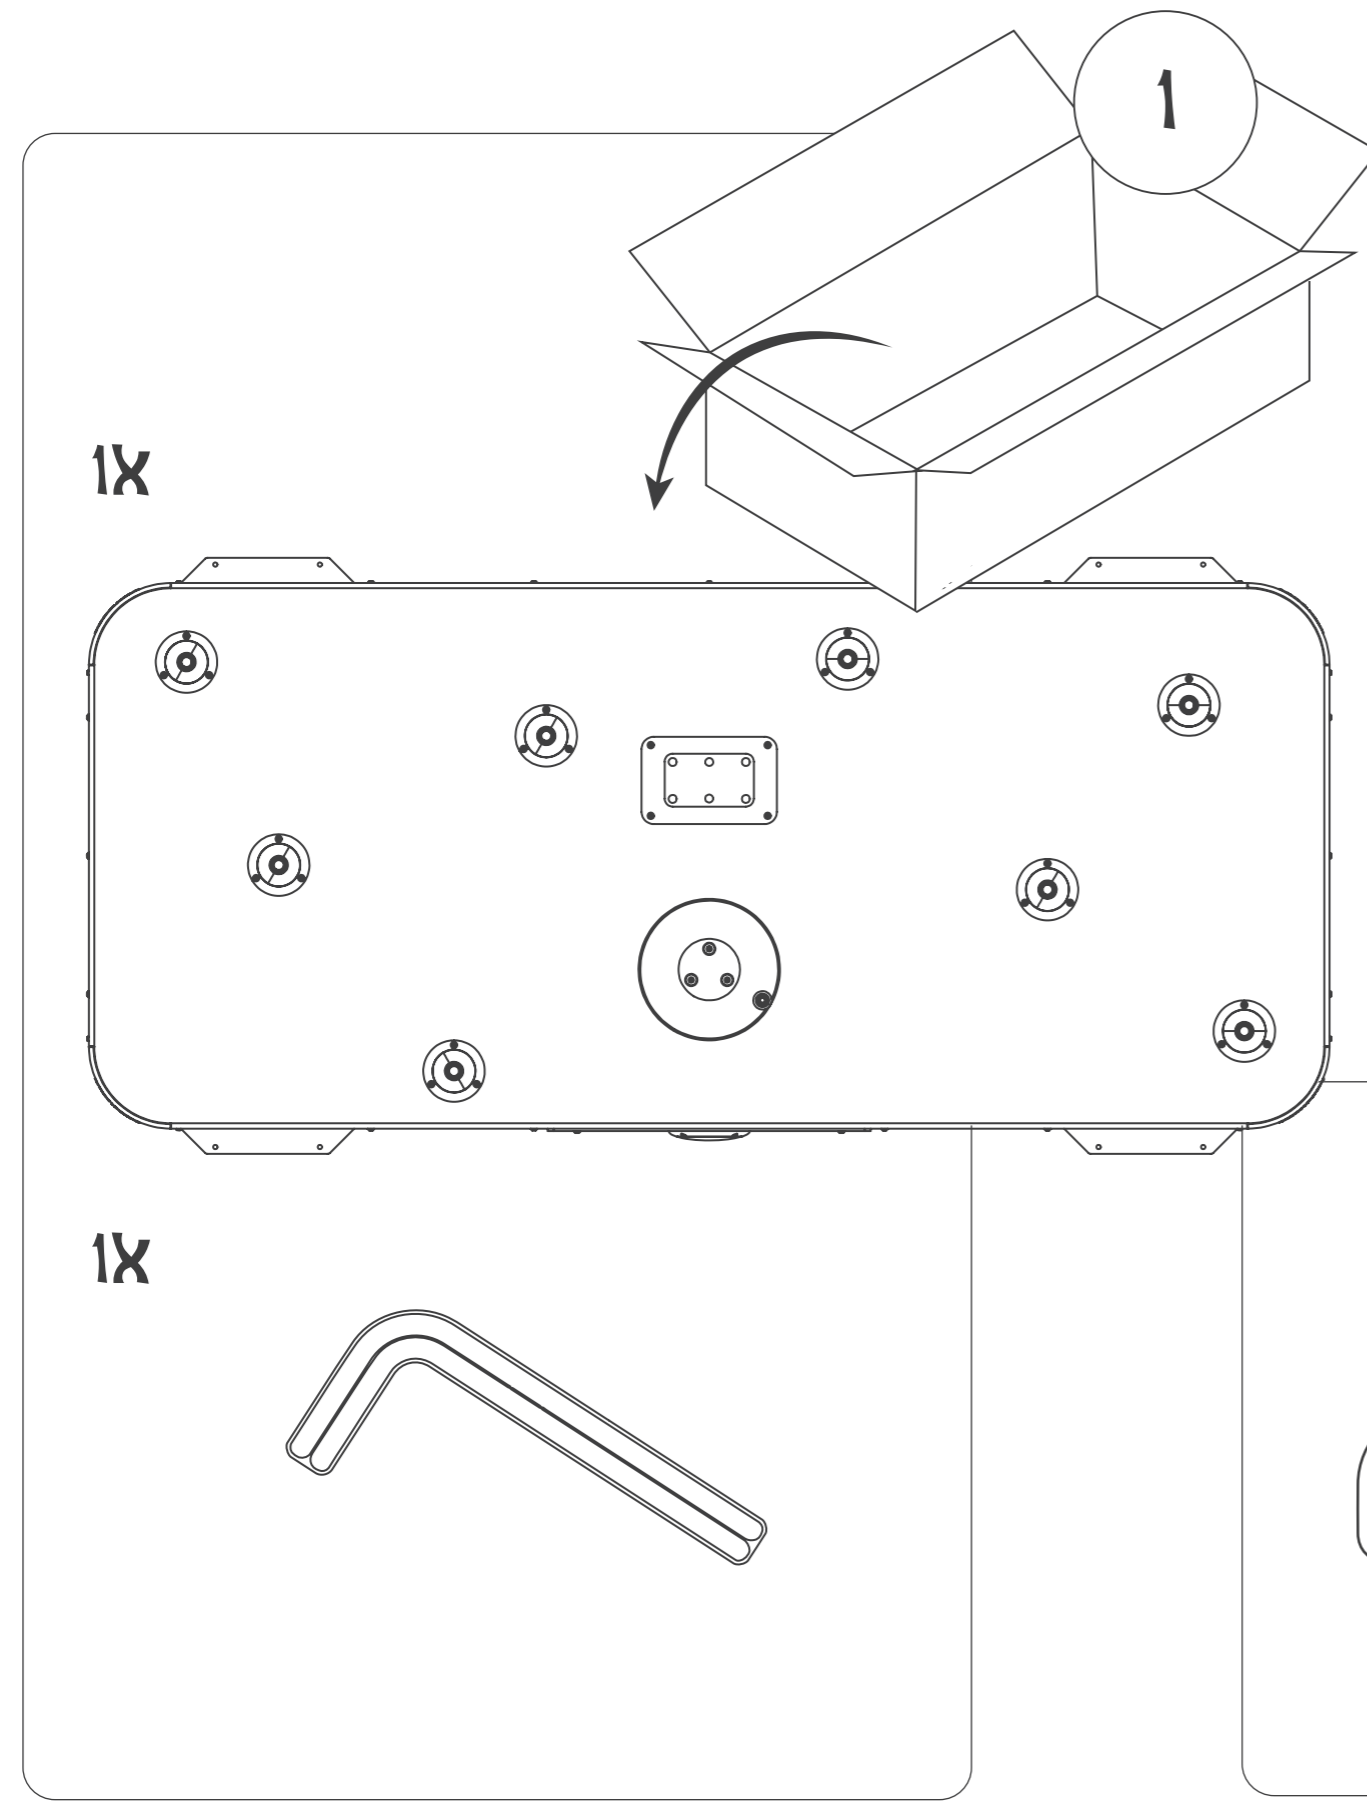

GAMEWALL INSTALLATION INSTRUCTION

GW90010_21032019

YOU NEED ANY HELP? 

3

SAFETY ZONE

-  x = 600 mm
-  x = 685 mm
-  x = 600 mm

5

7

4X

-  **8X**
-  **8X**
-  **8X**
-  **8X**
-  **16X**
-  **16X**