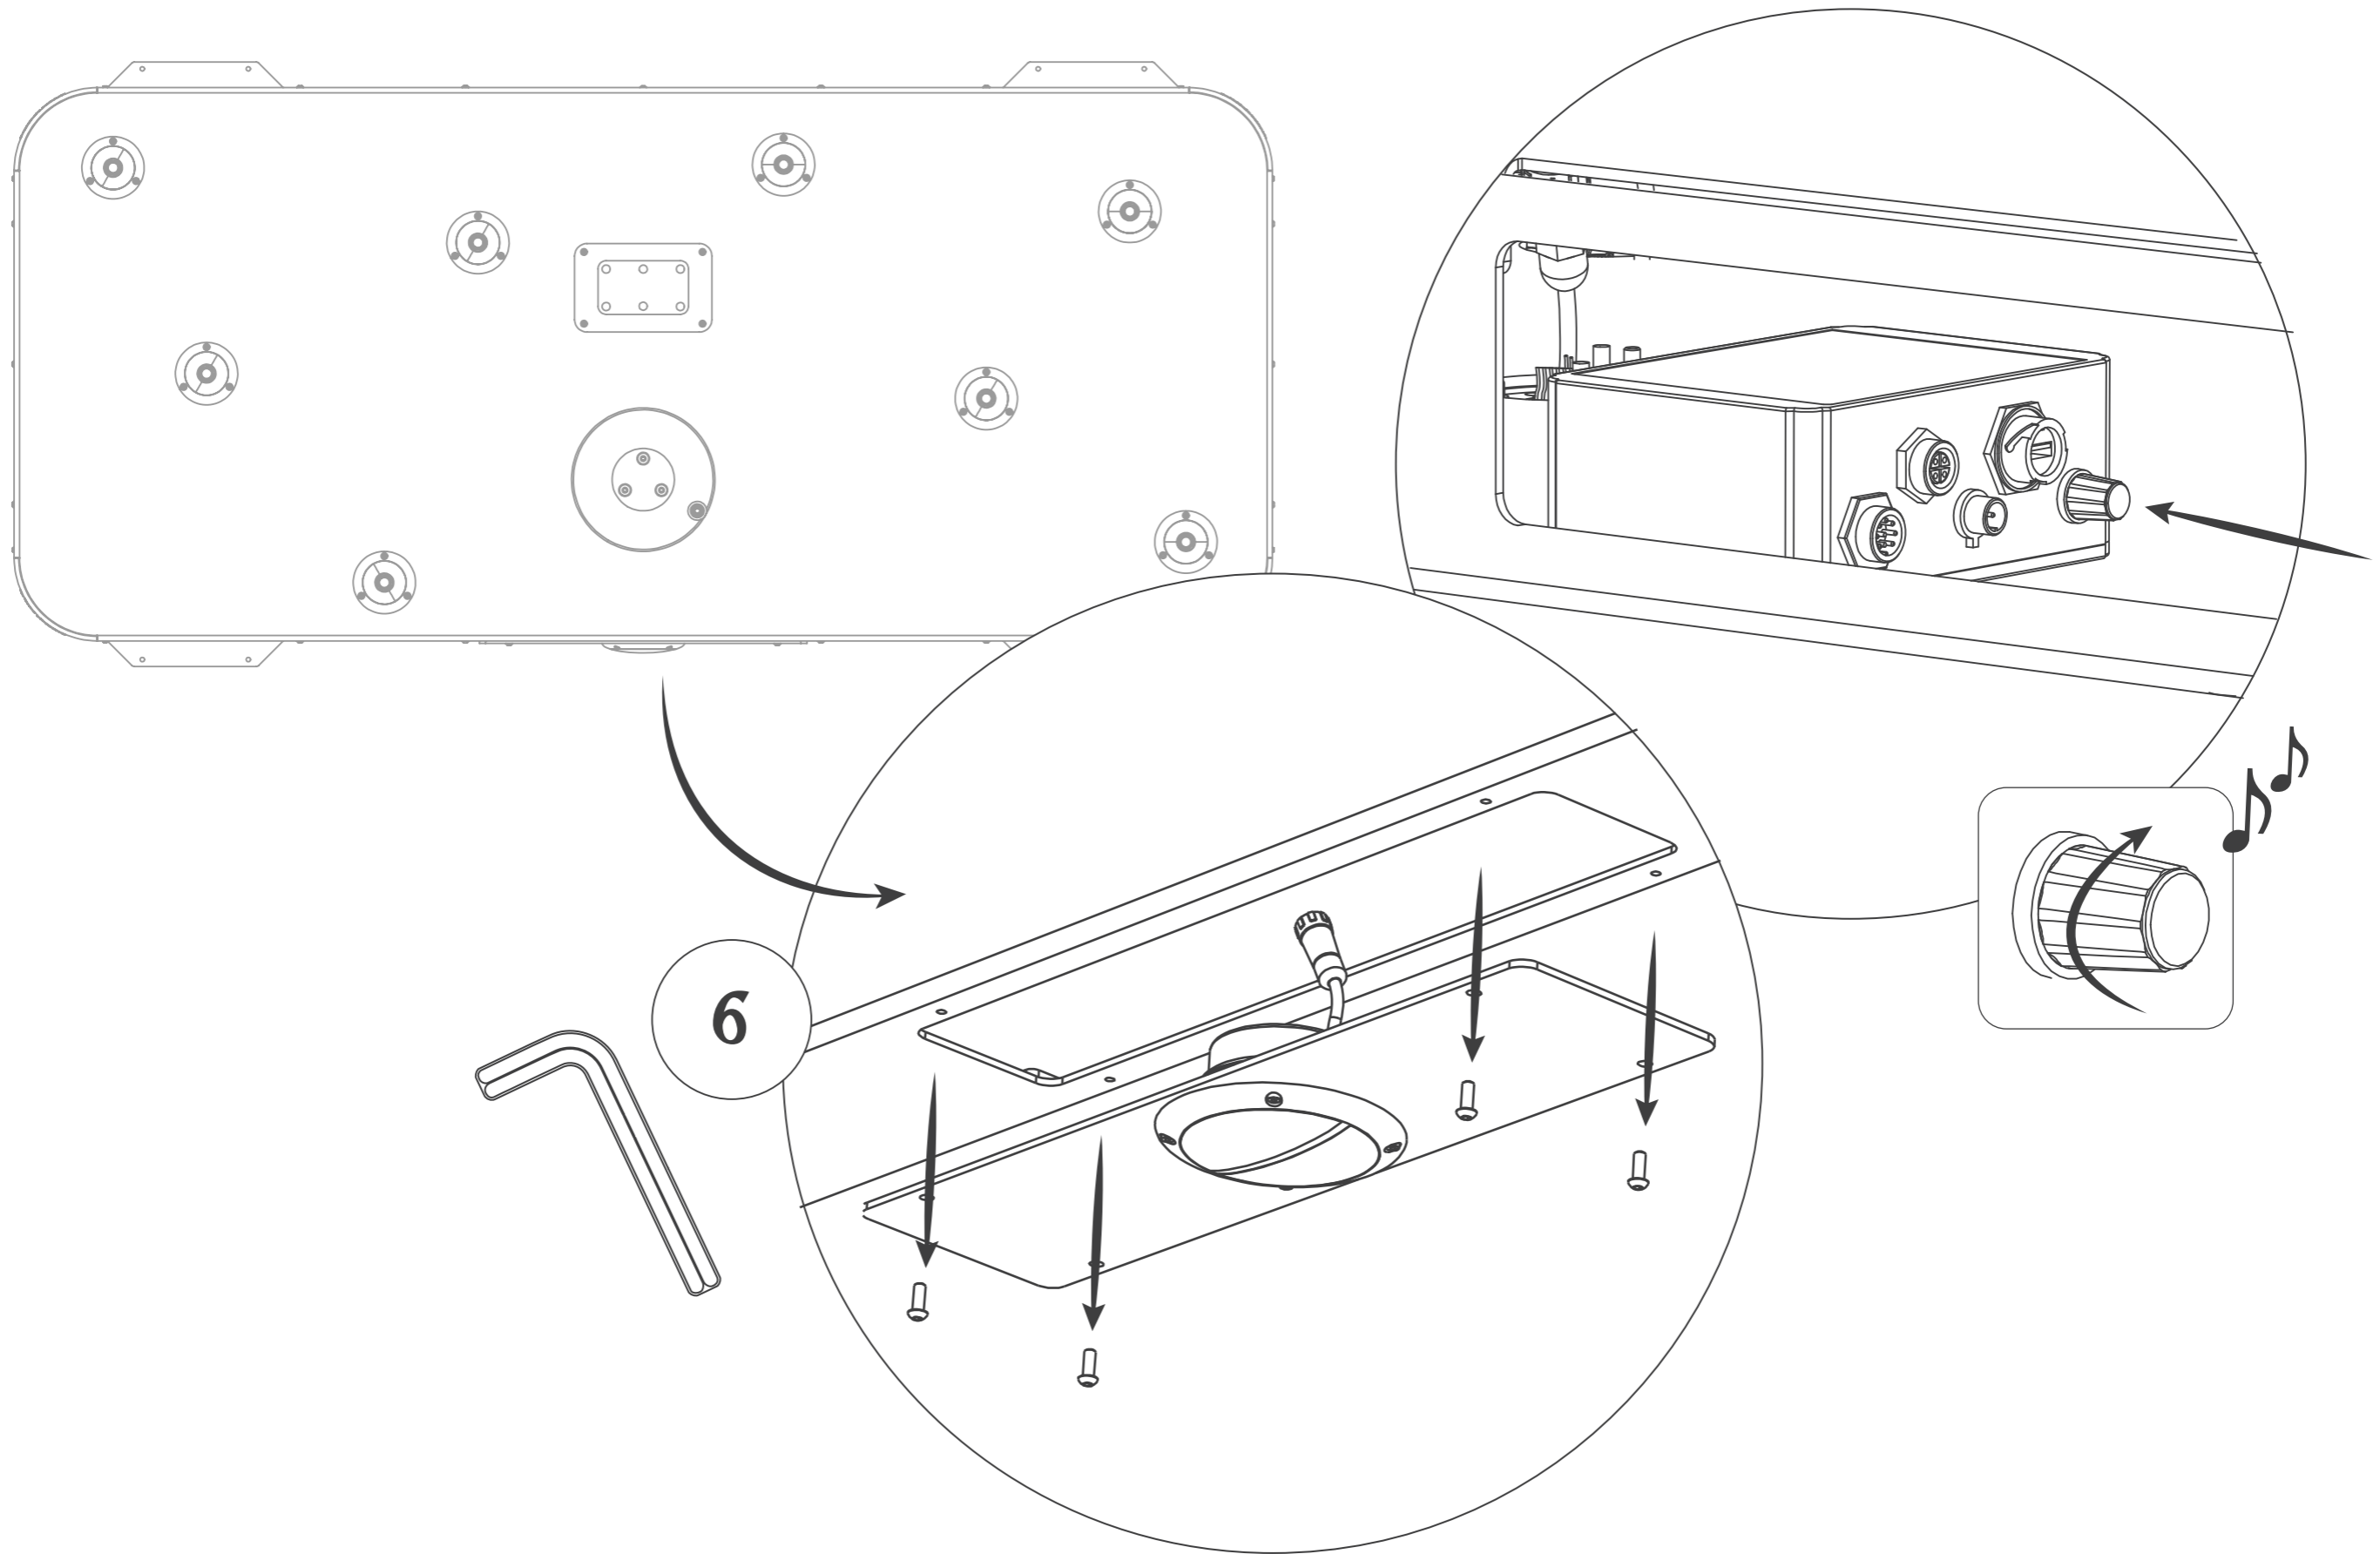

GAMEWALL INSTALLATION INSTRUCTION

GW90010_21032019

YOU NEED ANY HELP? 

3

SAFETY ZONE

-  x = 600 mm
-  x = 685 mm
-  x = 600 mm

5

7