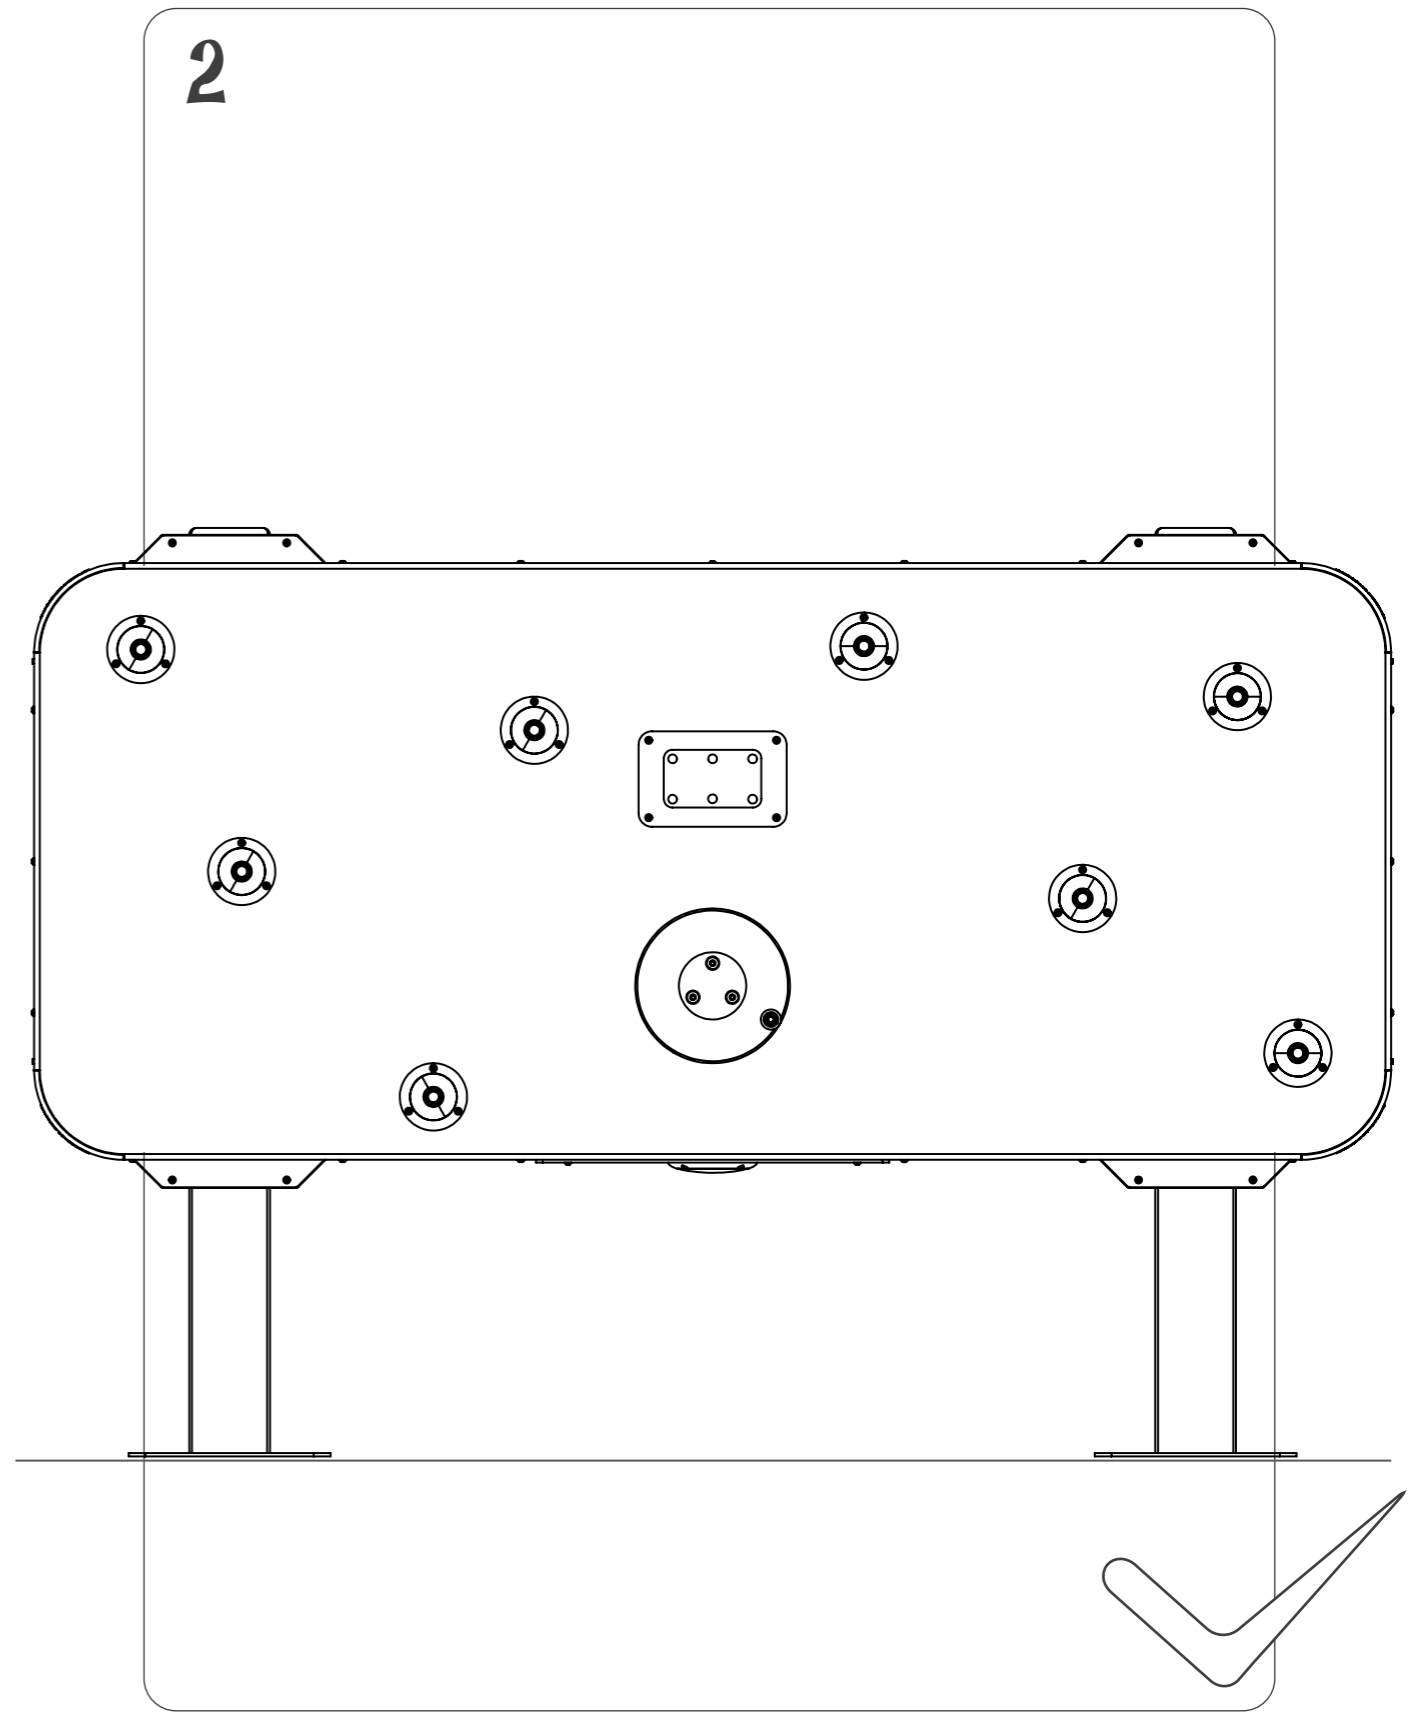

GAMEWALL INSTALLATION INSTRUCTION

GW90010_21032019

YOU NEED ANY HELP? 

3

SAFETY ZONE

-  x = 600 mm
-  x = 685 mm
-  x = 600 mm

5

7

4X

-  **8X**
-  **8X**
-  **8X**
-  **8X**
-  **16X**
-  **16X**