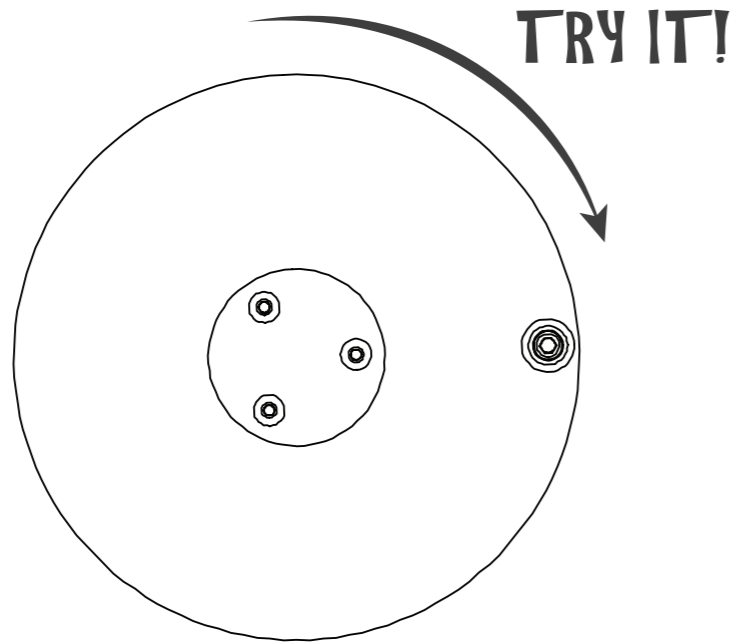

GAMEWALL INSTALLATION INSTRUCTION

GW90010_21032019

YOU NEED ANY HELP? 

3

SAFETY ZONE

-  x = 600 mm
-  x = 685 mm
-  x = 600 mm

5

7