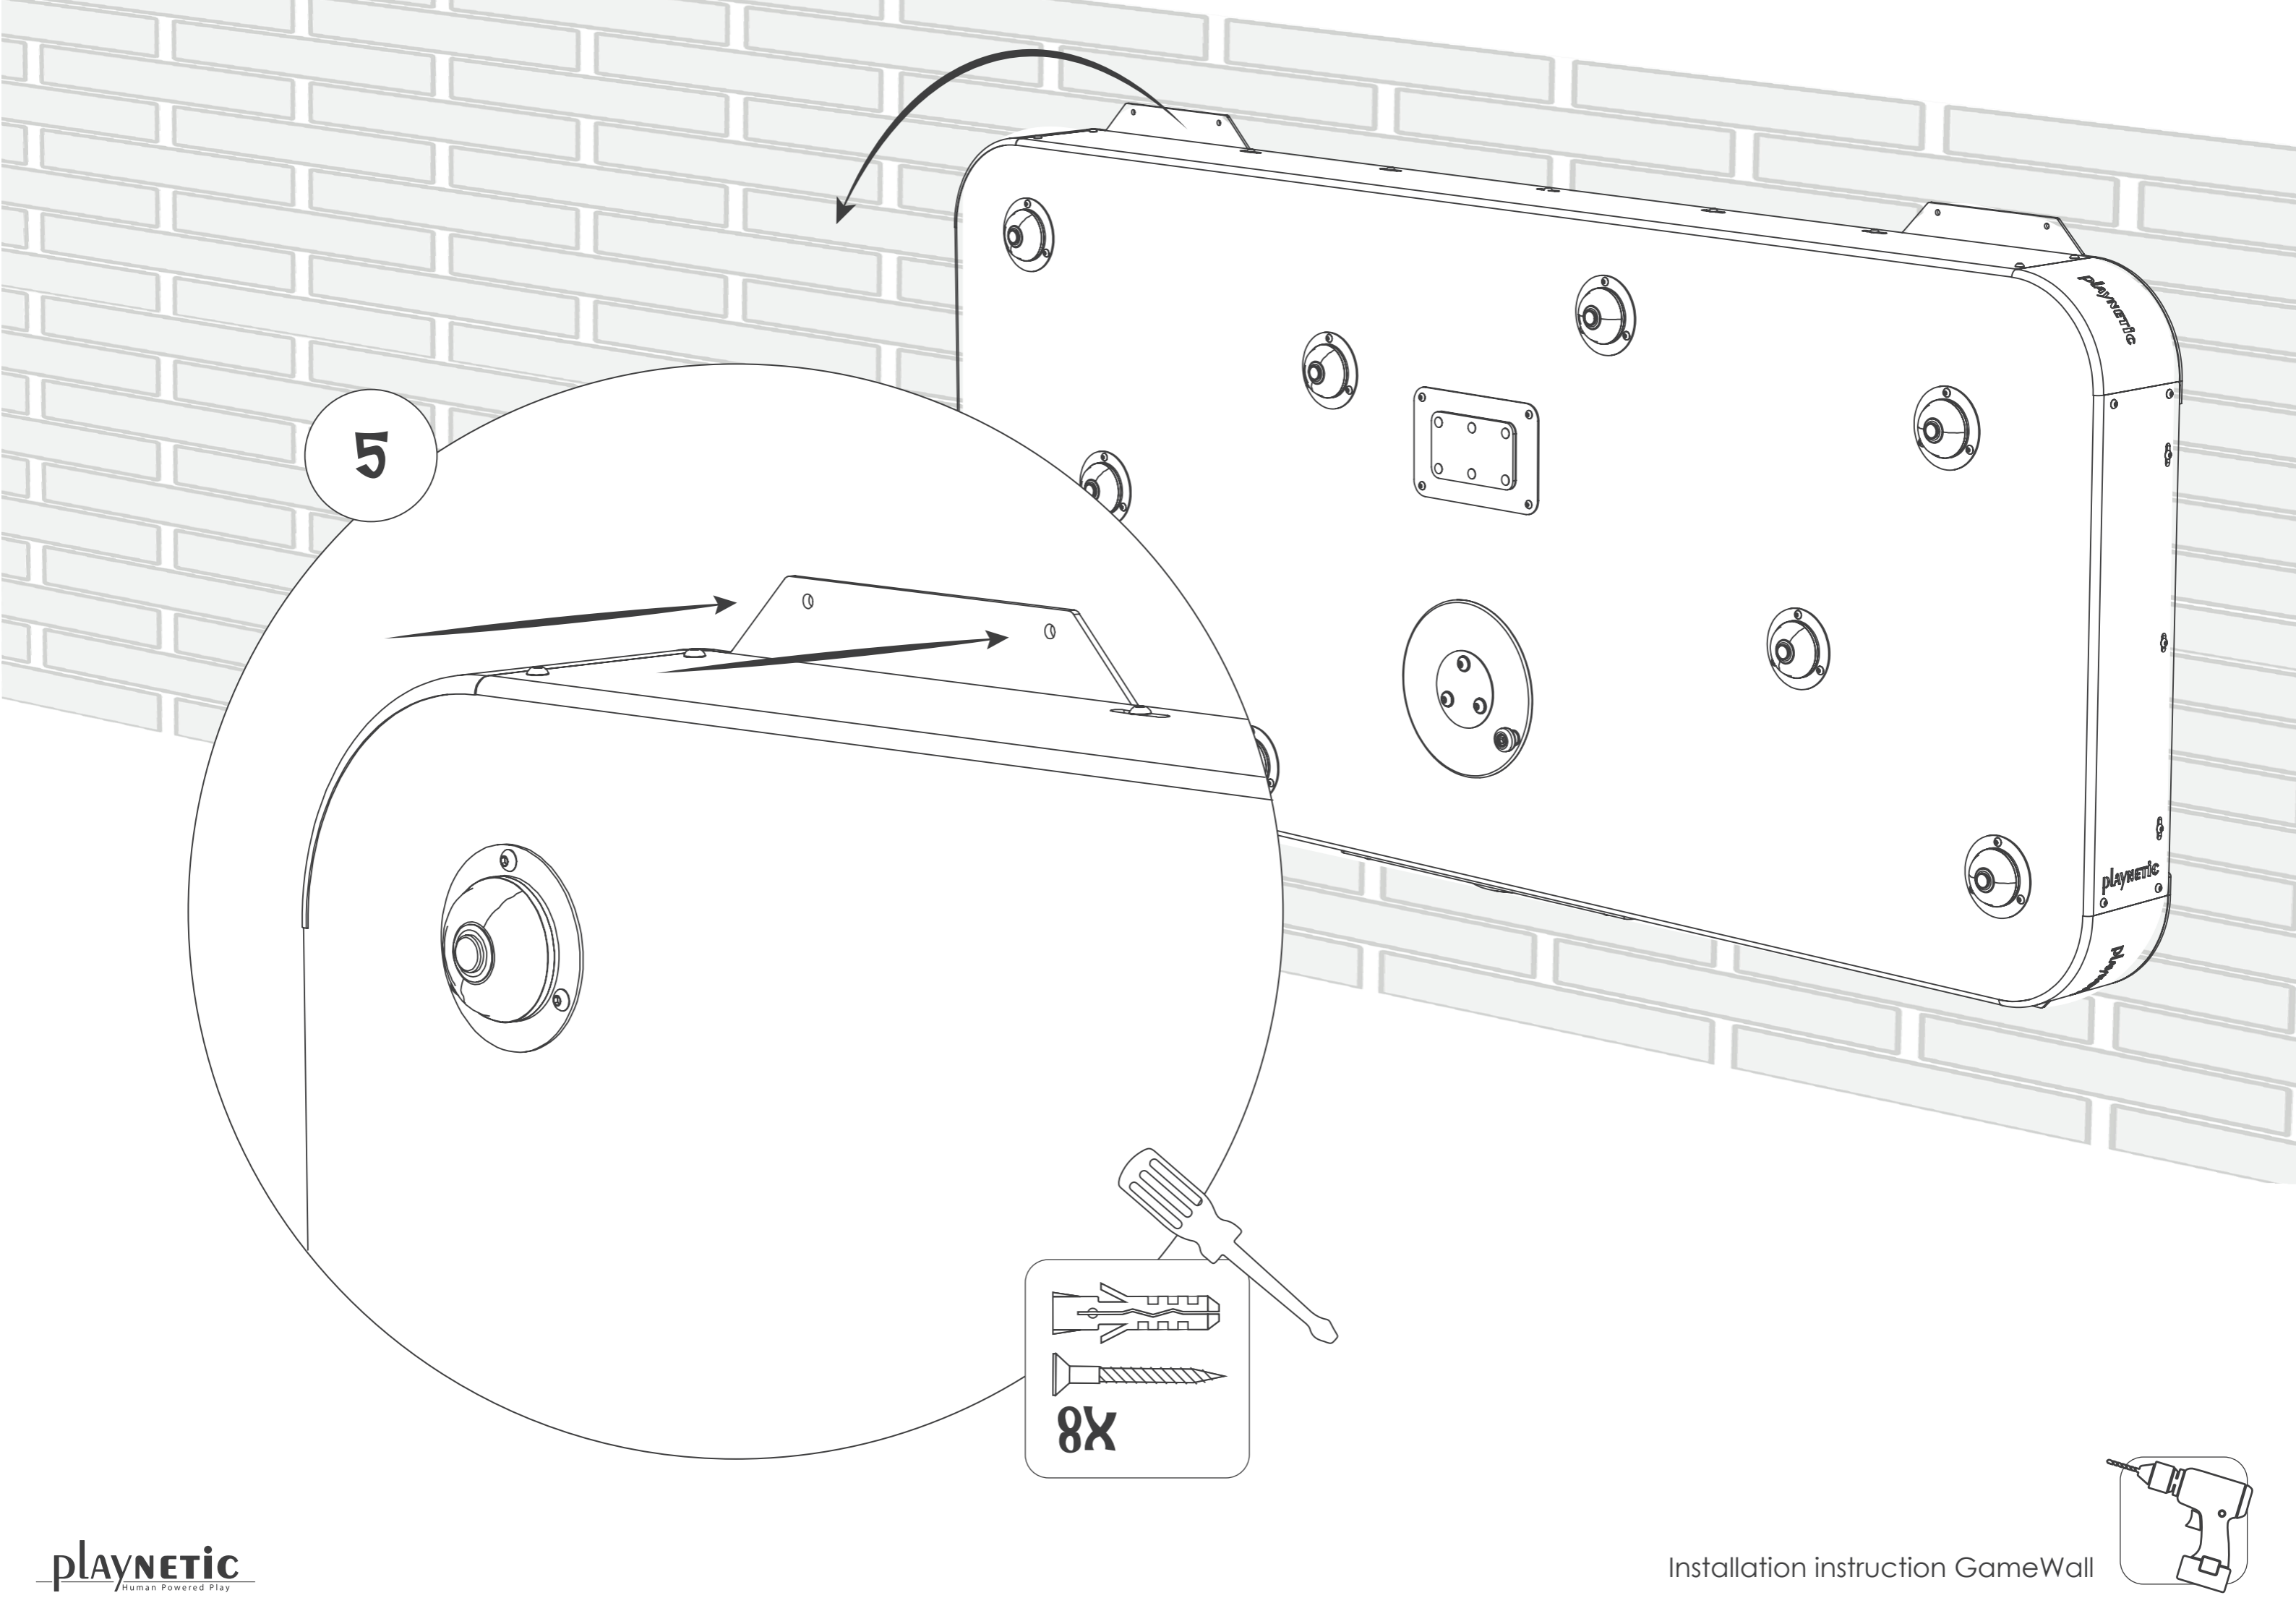

GAMEWALL INSTALLATION INSTRUCTION

GW90010_21032019

YOU NEED ANY HELP? 

3

SAFETY ZONE

-  x = 600 mm
-  x = 685 mm
-  x = 600 mm

5

7