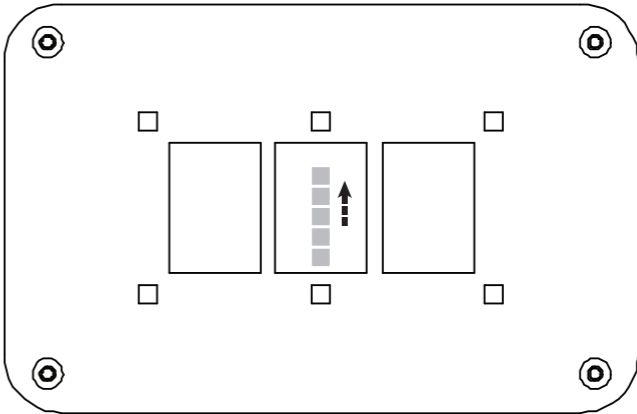

GAMEWALL INSTALLATION INSTRUCTION

GW90010_21032019

YOU NEED ANY HELP? 

3

SAFETY ZONE

-  x = 600 mm
-  x = 685 mm
-  x = 600 mm

5

7

4X

-  **8X**
-  **8X**
-  **8X**
-  **8X**
-  **16X**
-  **16X**