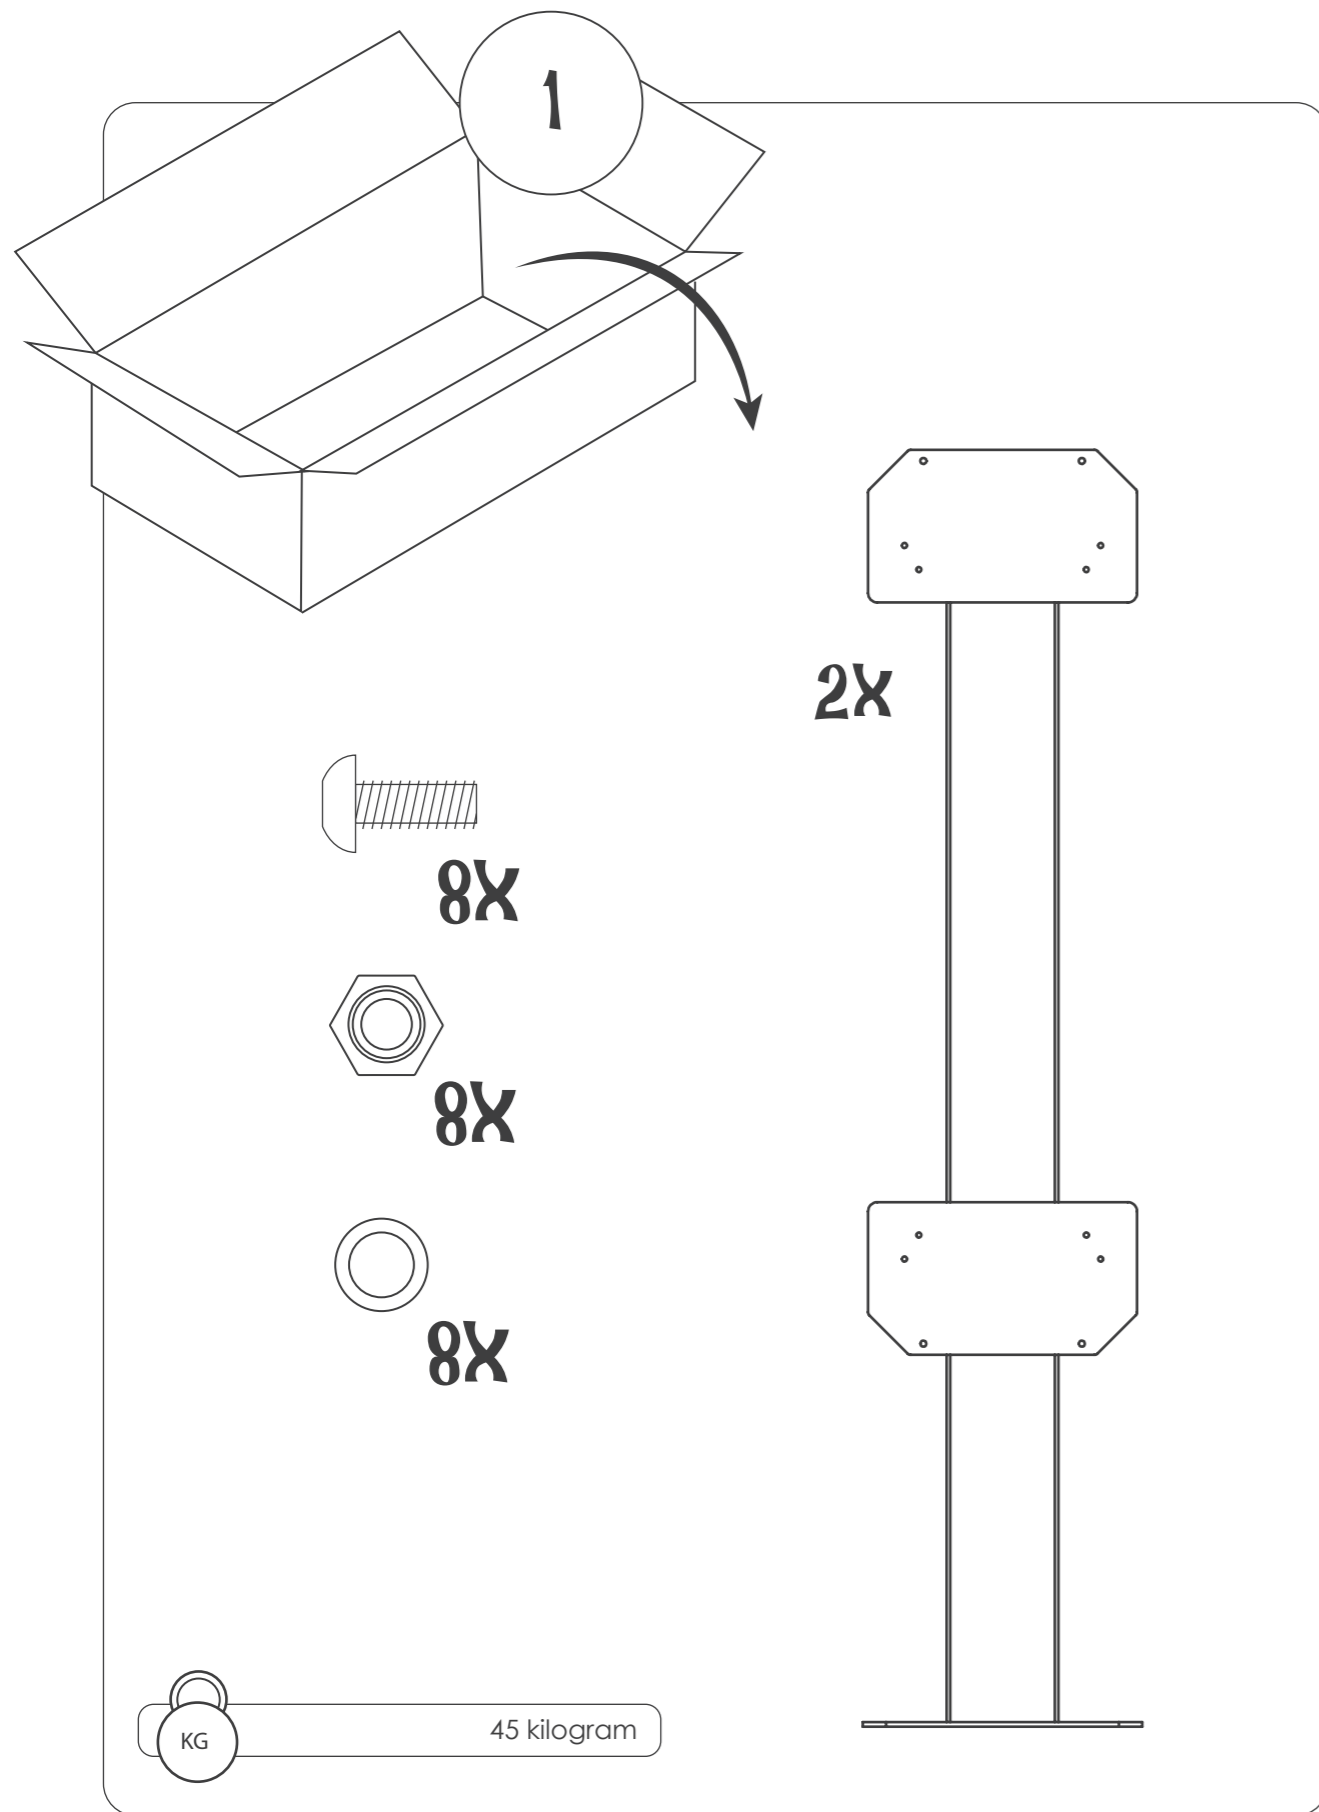

GAMEWALL INSTALLATION INSTRUCTION

GW90010_21032019

YOU NEED ANY HELP? 

3

SAFETY ZONE

-  x = 600 mm
-  x = 685 mm
-  x = 600 mm

5

7

4X

-  **8X**
-  **8X**
-  **8X**
-  **8X**
-  **16X**
-  **16X**