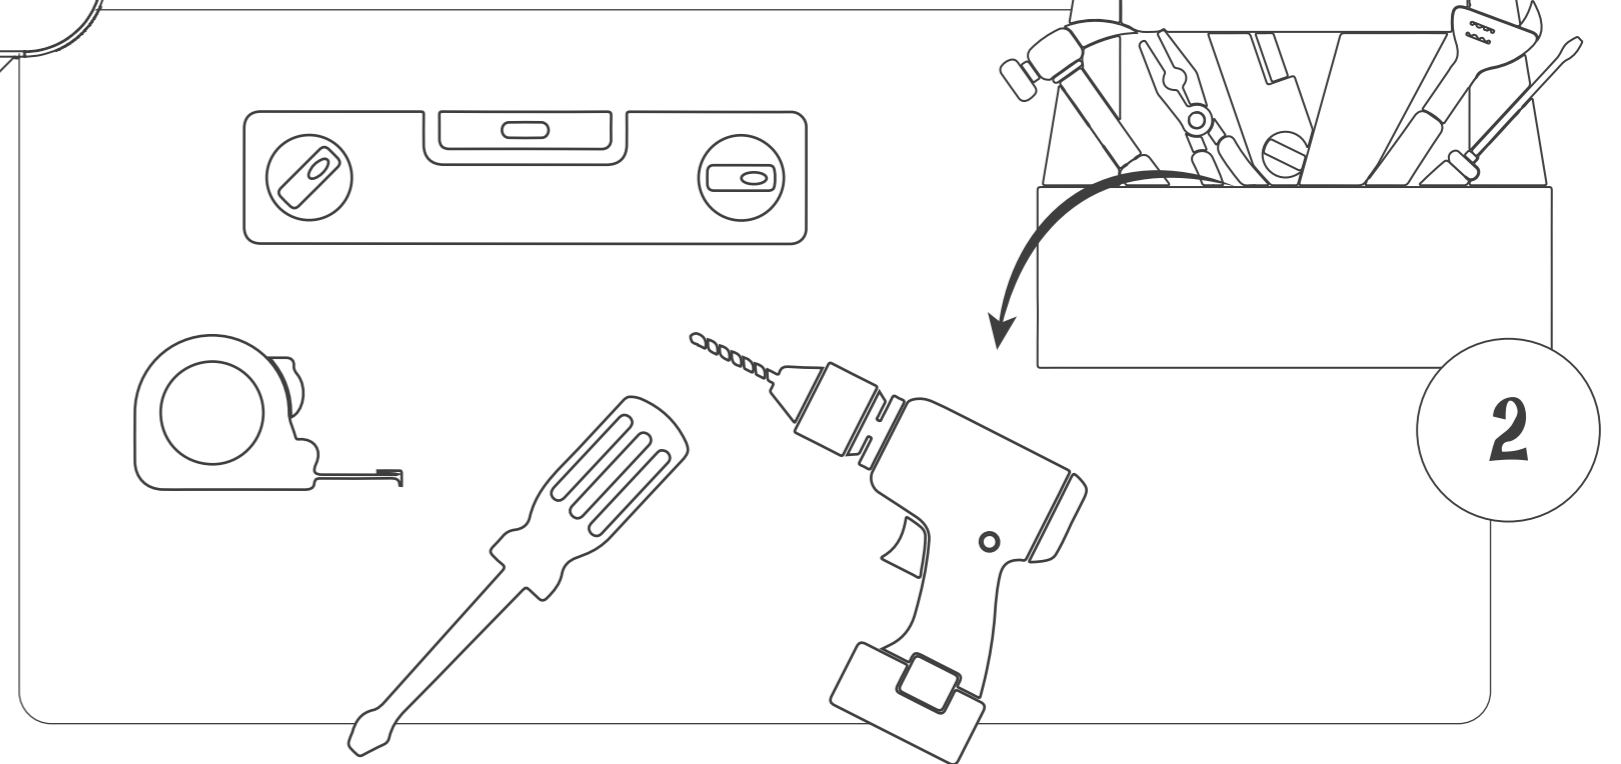

GAMEWALL INSTALLATION INSTRUCTION

GW90010_21032019

YOU NEED ANY HELP? 

3

SAFETY ZONE

-  x = 600 mm
-  x = 685 mm
-  x = 600 mm

5

7