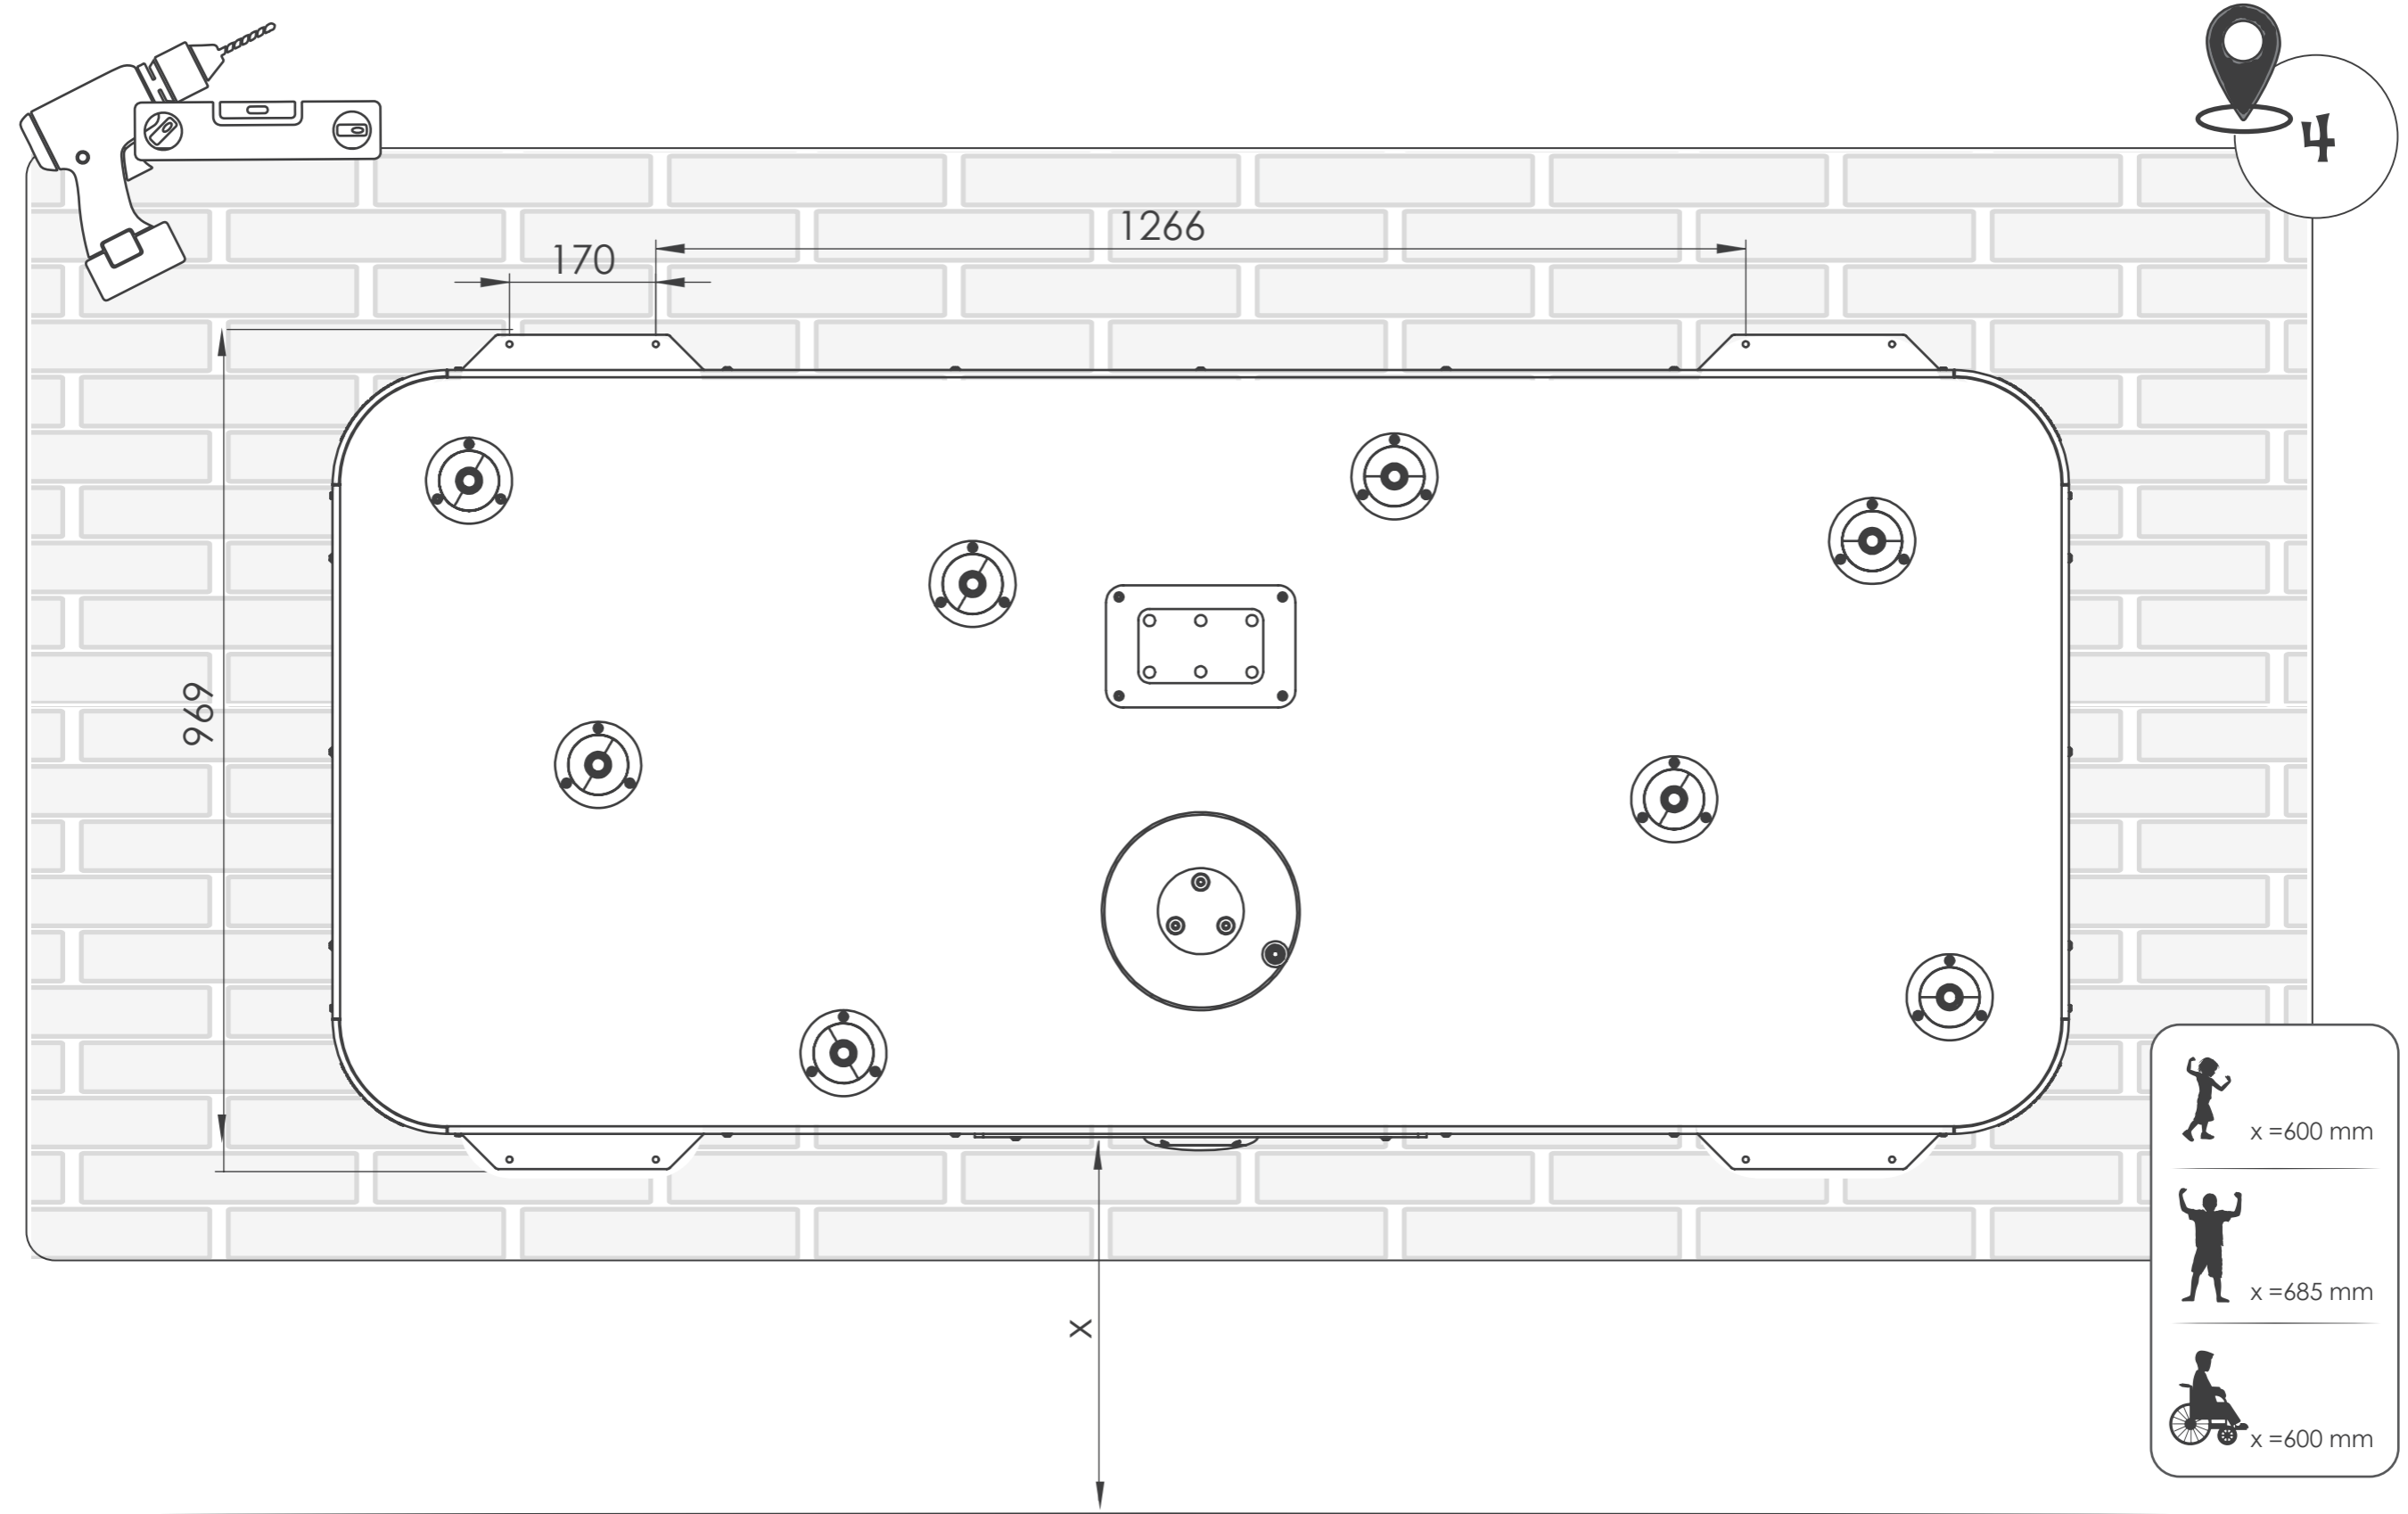

GAMEWALL INSTALLATION INSTRUCTION

GW90010_21032019

YOU NEED ANY HELP? 

3

SAFETY ZONE

-  x = 600 mm
-  x = 685 mm
-  x = 600 mm

5

7

YOU NEED ANY HELP? 

EXTRA

FOUNDATION-OPTIONS

YOU NEED ANY HELP?

1 **2X**

CONCRETE

-  **8X**
-  **8X**
-  **8X**
-  **8X**

2 **2X**

4X

-  **8X**
-  **8X**
-  **8X**
-  **8X**
-  **16X**
-  **16X**