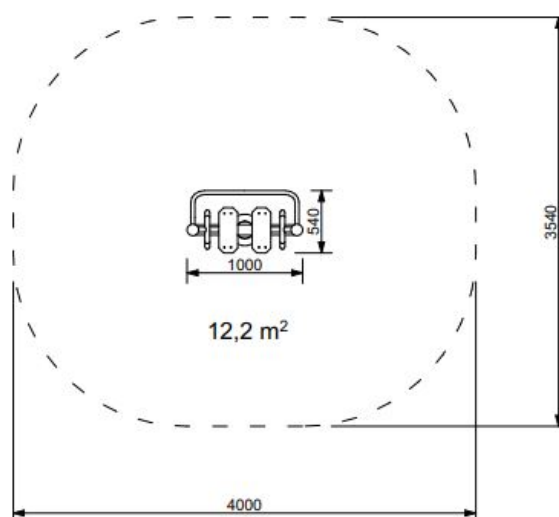

### Beskrivelse

Product details

Dimensions (LxWxH): 1,00 x 0,54 x 1,40 m

Safety zone: 4,00 x 3,54 m

The number of anchors: 1

Compatibility with norm EN 16630 confirmed with the certificate

Can be painted in any colour from the RAL palette