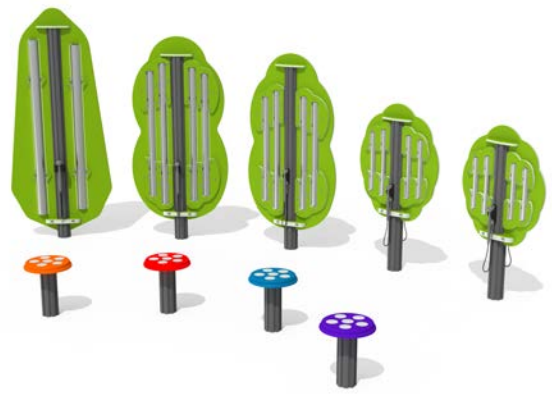

Symphony No9 - Musical Set

This set of Virtuoso musical chime trees features 5 Chime Trees and there are 4 toadstools to sit and watch the playground performance. Left to right - Giant Chimes Tree, 2 x Large Chimes Trees and 2 x Chimes Trees Low.