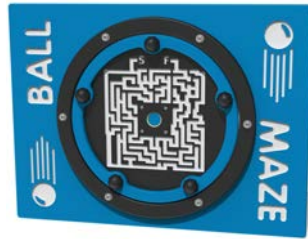

XDeco

Rotor Maze

Turn the rotor to guide the ball from start to finish. Challenges hand-eye coordination.

Maze Slider

Can you navigate and guide the slider from the start to the finish?

Ball Maze

Make your way through the maze to reach the other end of the rotating maze.

Crazy Maze

Can you make your way through the crazy maze to escape?

Beach Maze

Beach day! Help the crab find his castle using your finger to trace the route.

Tile Slide Snake

Can you solve the puzzle? A challenging tile slide jigsaw which keeps children engaged.