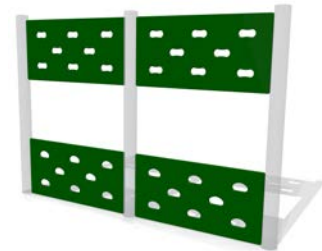

Rock Face Split-Traverse Wall

Plain Split-Traverse Wall

Plain Traverse Wall

Solid design with no centre holes.

Plain Climbing Wall

1200 x 2400mm. Can be customised to any shape or size.

All Climbing and Traverse Walls are available in either straight or curved panels.