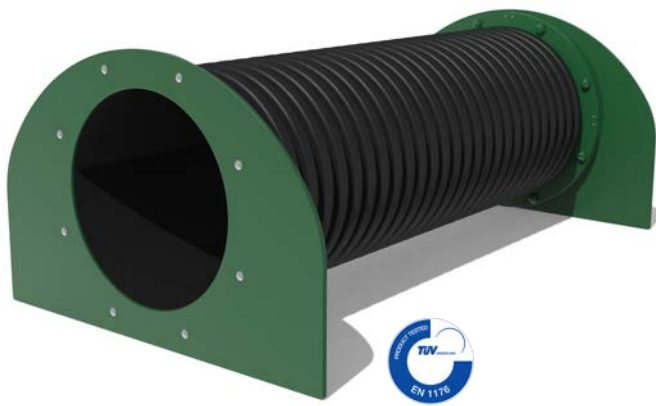

Buried Tunnels

Constructed using a large diameter crawl through drainage tube, which has been professionally cut and joined to the entry panels using a clamping system. Ideal if you are looking to create a tunnel that is buried in a dirt mound or under soil.

Underground Tunnel with 1200x800mm Entry Panels

Available as standard in 1.2m, 1.5m, 1.8m and 2m lengths.