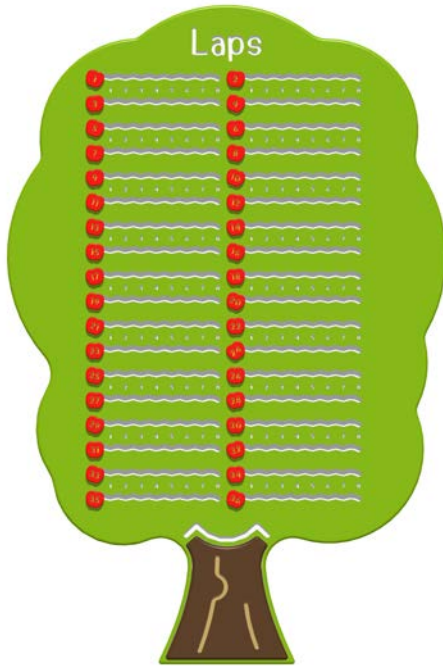

Lap Counter Play Panel

The whole class can record laps on this panel, with the 36 apple shaped sliding lap counters and see who can get to 8 laps first!