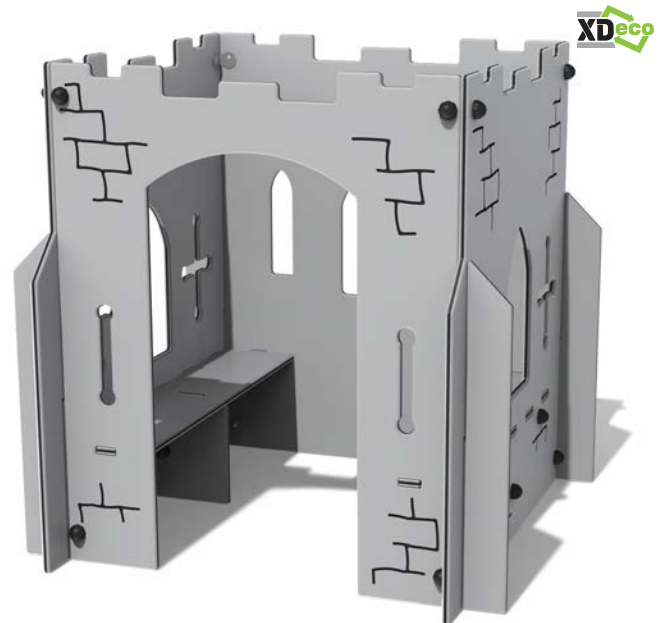

Imaginative Play Castle

Free-standing design with seating, windows, arrow slots and castellation. Great for medieval role play.