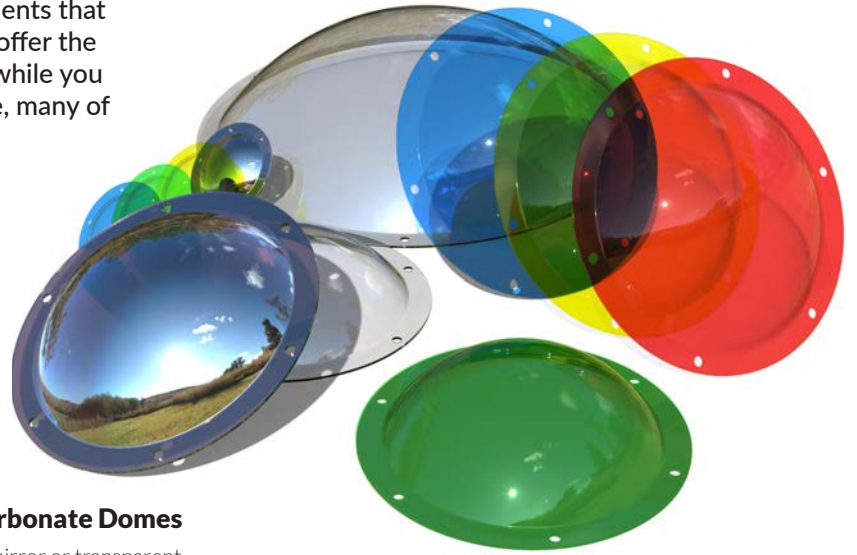

Playground Components

Fahr has a growing range of playground components that you can use to develop your products. We only offer the best quality components to our customers and while you will find many similar looking on offer elsewhere, many of them do not match our durability.

Polycarbonate Domes

Shatterproof, polycarbonate domes come in clear, mirror or transparent colours. Available in 100mm, 300mm and 610mm diameters.