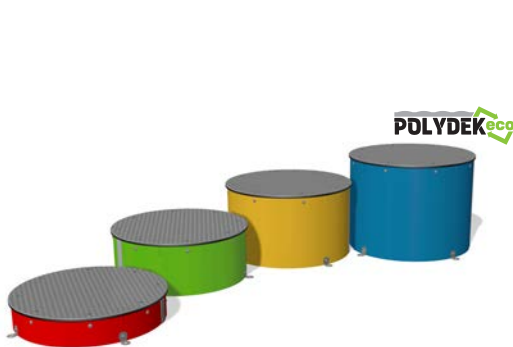

Round Platforms

Versatile platforms that can be installed individually or in a trail sequence. Also available individually to combine with other equipment.