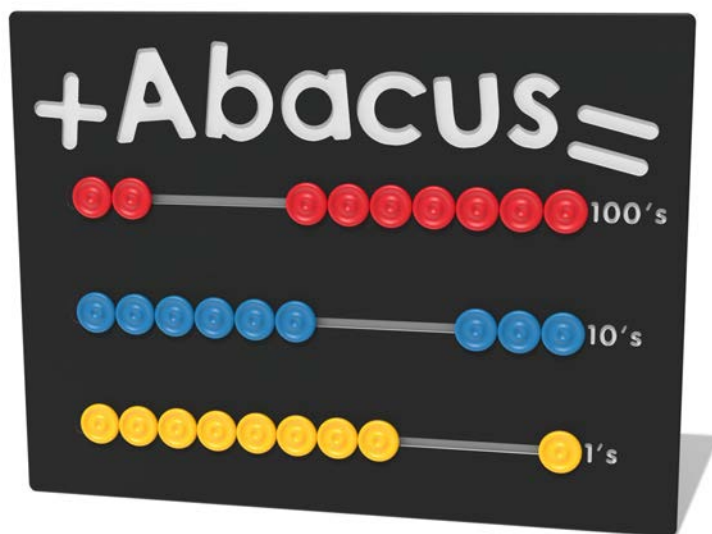

Draw on the whiteboard with friends. Dry wipe markers included.

Weaving

Use the supplied coloured cords to weave different shapes and patterns. Can be viewed from either side.

Numeracy Play Panels

Have fun with numbers with our range of hard-wearing and durable HDPE educational panels. Where the environment requires a long term solution our playground panels are made to last.