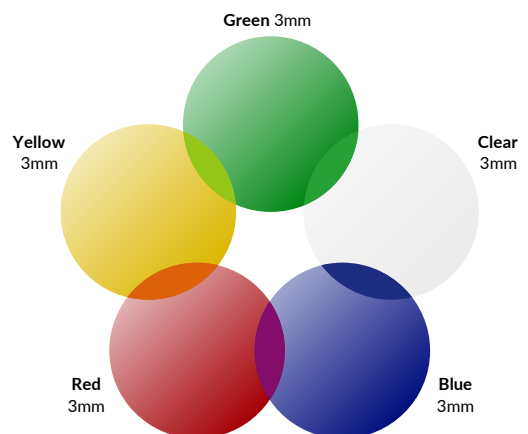

Fahr Transparent Polycarbonate - (Size 1220 x 2440mm)