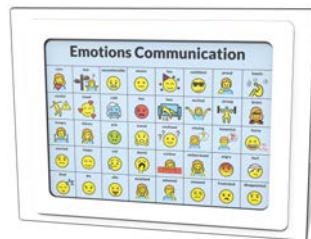

Inclusive Play Panels

Our Inclusive Play Panels are carefully considered to help support children of all abilities to play and learn together. They are focused around communication using a variety of high contrast colours and tactile engraving to aid those with visual impairments. Symbols and colour coding assist non verbal children to convey thoughts and feelings, as well as bold hand graphics to help teach children and adults basic sign language.

New

XDeco

New

XDeco

XDeco

XDeco

Playground Communication

A more compact and concise version of the panel above with 47 colour coded symbols.

Emotions Communication

For young children and those who struggle to express themselves to inform others of how they feel.

Hello Braille

Raised Braille dots in rectangular surrounds help beginners feel their way around the letters.

Hello Sign Language

Engraved tactile panel with either UK or USA sign language symbols for the word "HELLO".

XDeco

XDeco

XDeco

Braille Alphabet and Numbers

Engraved Braille allows for enhanced learning and sensory skill development.