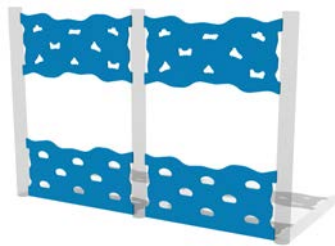

Rocky Split-Traverse Wall