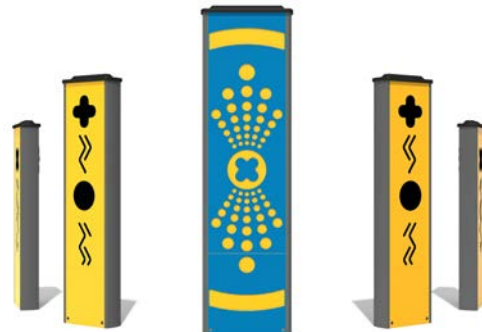

RotoGen Hex Reactions Station

High-efficiency human-powered energy, large scale reactions station with 6 high visibility LED light sensors and LCD power and score display.