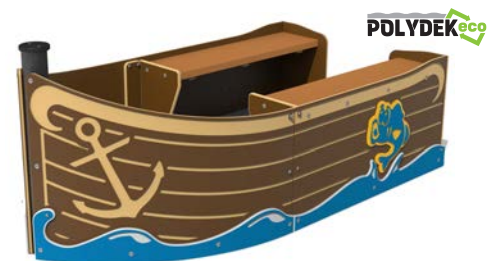

Play Ships and Boats

Aye, aye, Captain! Maritime fun in the playground with pirate ships, fishing boats and submarines. Come aboard and role play with friends.

Pirate Ship

The Pirate Ship features slip-resistant deck, 3 seating areas and tactile waves, fish and a pirate flag. Supplied in 3 sections for easy assembly.

Shiver Me Timbers Pirate Bow

HDPE construction with aluminium posts featuring a rotating drum with tumbling balls that create sea sounds, sliding sea creatures, a treasure map with sliders, coloured port holes, a flag and a mermaid. An electronic pirate tune steering wheel option also available.

Fishing Boat

See how many fish you and your friends can catch with the Fishing Boat. Turn the ship's wheel to navigate your way across the ocean.

Imaginative Play Submarine

A bright and playful playground submarine that will let the imaginations of children run wild. Comes with seating, steering wheel and viewing domes.