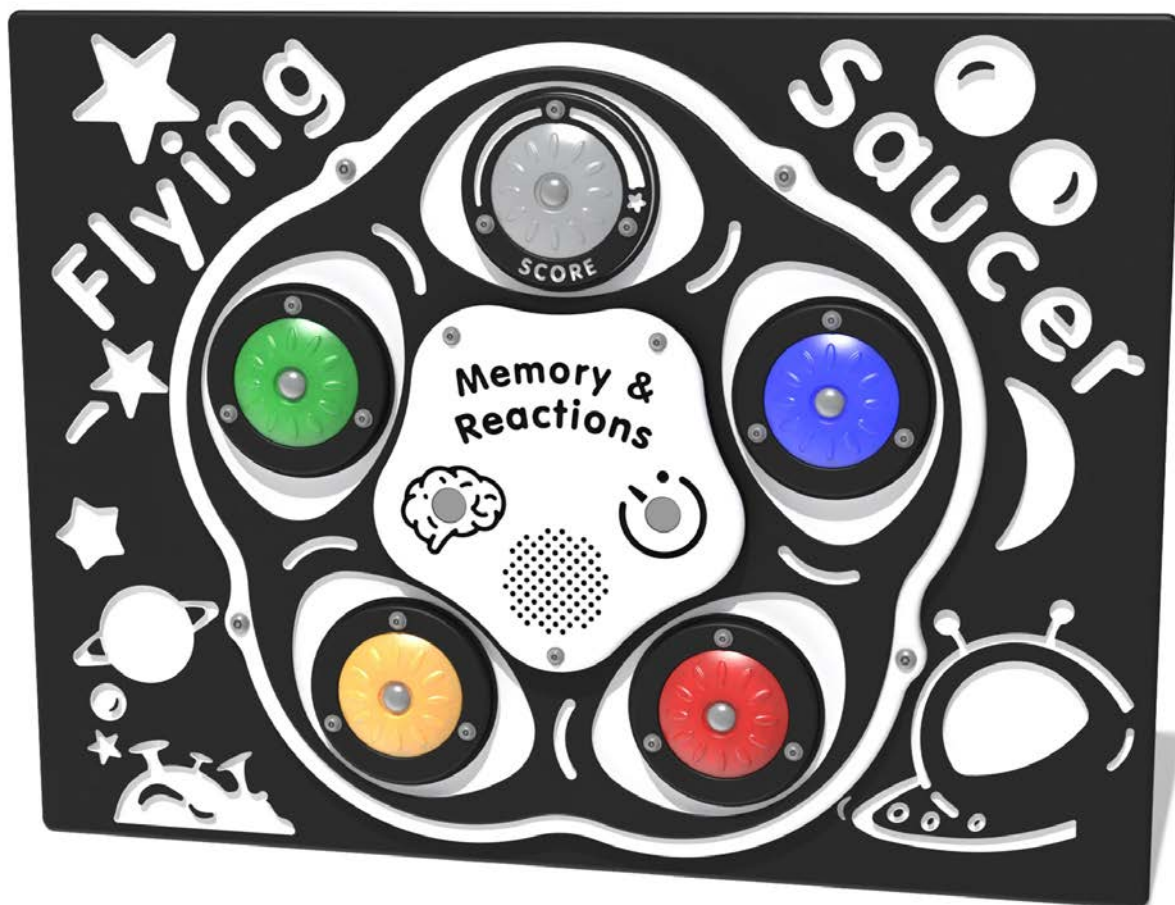

ELECTRONICS

PlayTronic Memory and Reactions

LED lights and sounds panel with 2 games in 1. Test your reactions against the clock, or your memory skills by repeating the sequence.

PlayTronic Solar Stopwatch