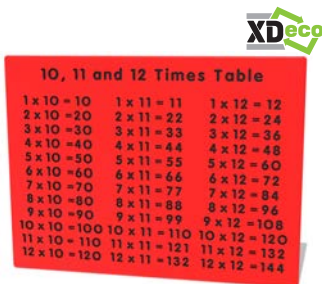

10, 11 and 12 Times Table

Learn the 10, 11 and 12 times tables.