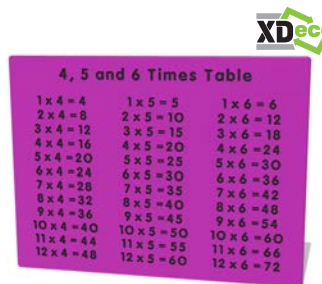

4, 5 and 6 Times Table

Learn the 4, 5 and 6 times tables. A fun way to learn maths outdoors.