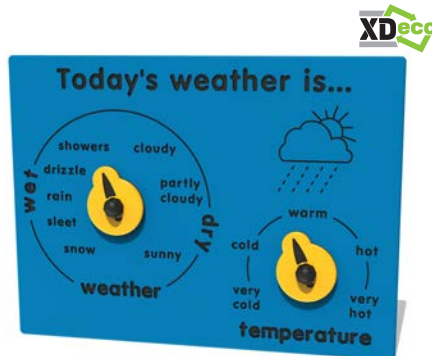

Today's Weather is...

Turn the dials to match the weather being experienced in the playground today.