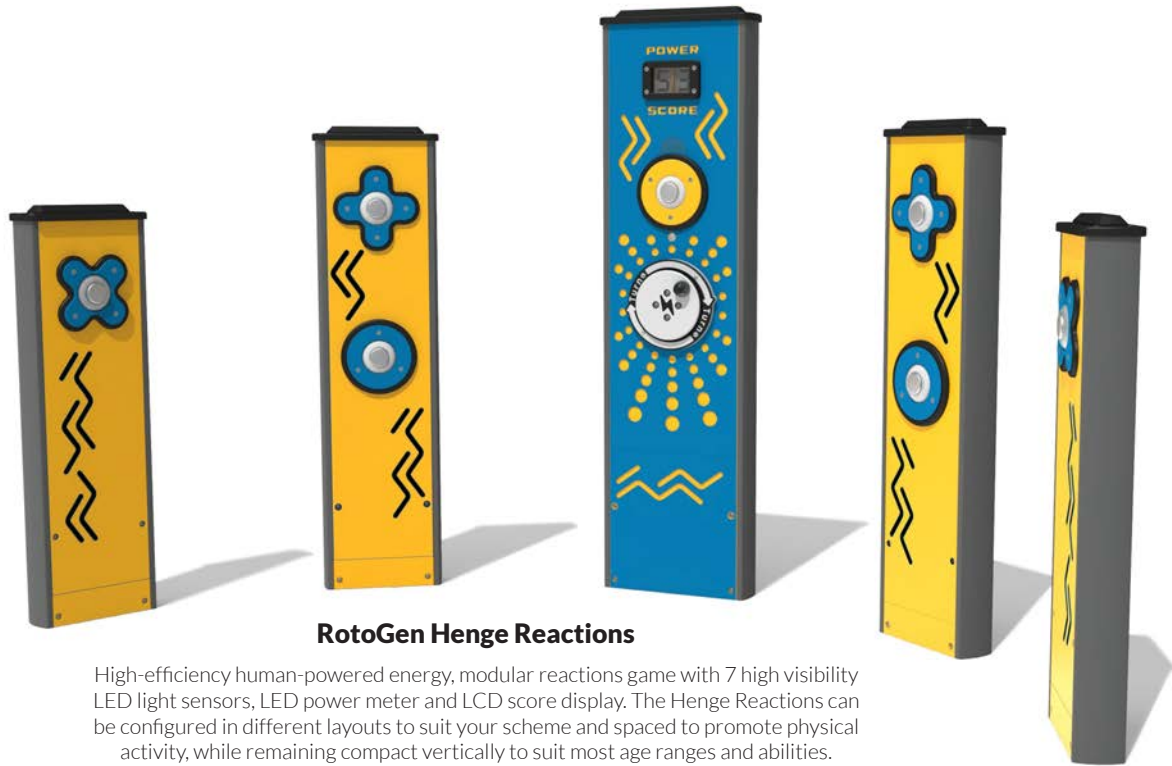

Lead guitar with realistic sounds and played from the fretboard sensor pads.

RotoGen Bass Guitar

Listen to some bass once the power has been generated.

RotoGen Electronic

RotoGen Agility

Competitive and engaging electronic activities to get children moving, featuring our RotoGen human-powered energy system.

RotoGen Henge Reactions

High-efficiency human-powered energy, modular reactions game with 7 high visibility LED light sensors, LED power meter and LCD score display. The Henge Reactions can be configured in different layouts to suit your scheme and spaced to promote physical activity, while remaining compact vertically to suit most age ranges and abilities.

ELECTRONICS

RotoGen Hex Reactions Station

High-efficiency human-powered energy, large scale reactions station with 6 high visibility LED light sensors and LCD power and score display.

RotoGen Shapes Reactions Station