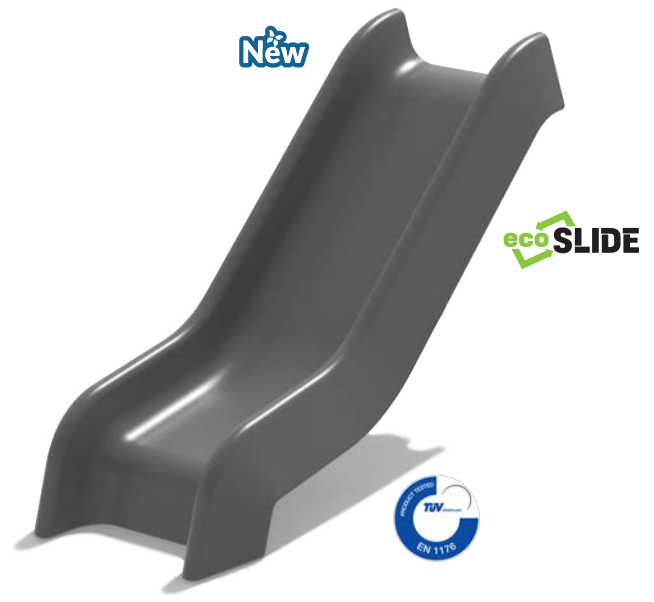

Recycled HDPE Moulded Platform Slide

Platform slide made from 100% recycled polyethylene, available in 0.6m, 0.9m, 1.2m and 1.5m platform heights. A great option for a more sustainable play area.