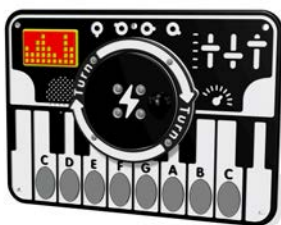

PlayTronic Fairground Sideshow Reactions Game

A reactions game with fun sounds and LED score display.

Panel Inserts

RotoGen Inserts

Human-powered music, reactions, games and sound inserts for use in your own panels and structures. Bring interest and focus to your playground designs by adding inserts to keep children engaged and entertained.

ELECTRONICS

RotoGen Piano Musical Insert

Turn the handle and touch the sensors. A fun introduction to playing the piano.

RotoGen Synthesizer Musical Insert

Be a rock star at playtime. Wind and play those funky sounds.