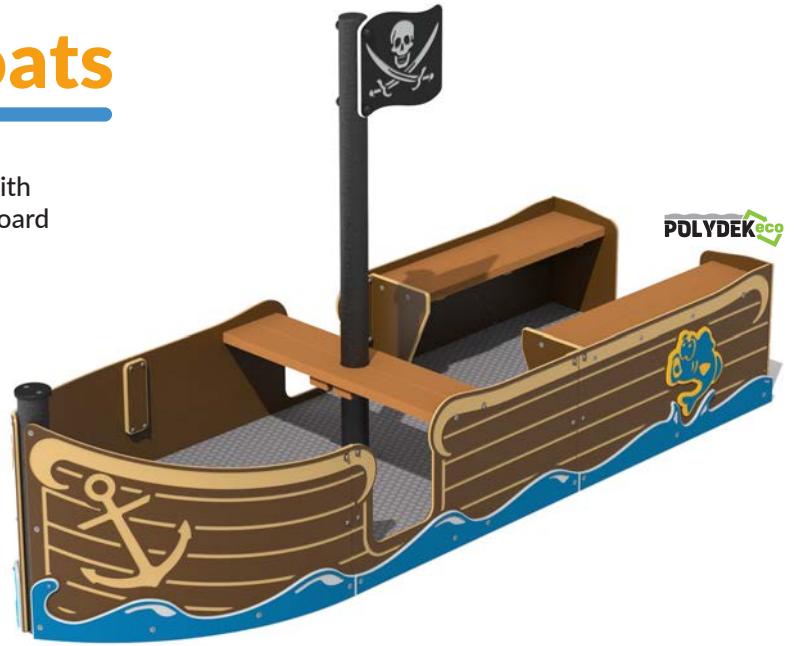

Early Years Express Train Set

Ernie the Engine and his 3 carriages are available as a set or individually. Designed for young children to interact through social and role play. Supplied free-standing but can be permanently fixed with ground anchors if required.

Play Ships and Boats

Aye, aye, Captain! Maritime fun in the playground with pirate ships, fishing boats and submarines. Come aboard and role play with friends.

Pirate Ship

The Pirate Ship features slip-resistant deck, 3 seating areas and tactile waves, fish and a pirate flag. Supplied in 3 sections for easy assembly.