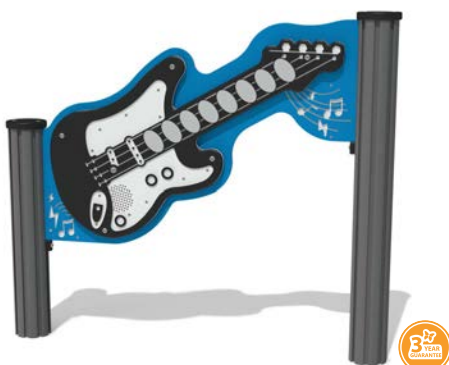

Rock Band PlayTronic Bass Guitar

Stand in front or behind the guitar and press the touch sensors to play the notes.

New

Rock Band PlayTronic Keyboard

C to C touch sensors play the notes. The 'sounds' button changes the instrument sound.