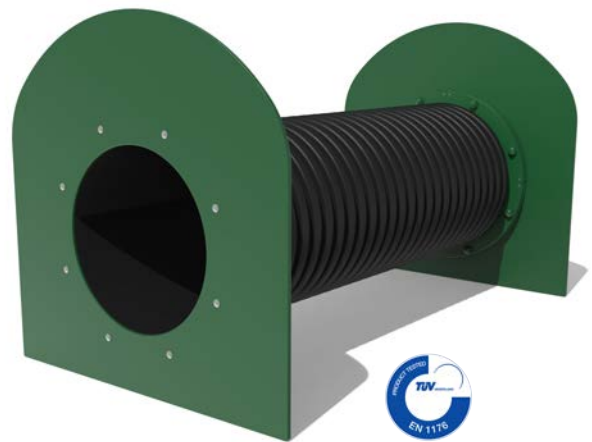

Underground Tunnel with 1200x800mm Entry Panels

Available as standard in 1.2m, 1.5m, 1.8m and 2m lengths.

Underground Tunnel with 1200x1200mm Entry Panels

Available as standard in 1.2m, 1.5m, 1.8m and 2m lengths.