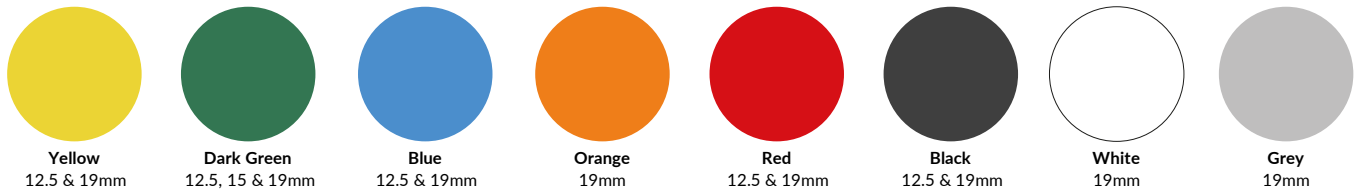

Fahr Two Colour HDPE - (Size 1220 x 2440mm)

Fahr White Core HDPE - (Size 1220 x 2440mm)

XD_{eco} HDPE - Recycled Black Core - (Size 1220 x 2440mm)

Fahr Natural Colour HDPE - (Size 1220 x 2440mm)

POLYDEK_{eco} - Recycled Panel with Rubber Top - (Size 1500 x 3000mm)