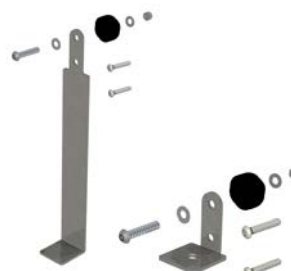

Equipment in Ground and Surface Brackets

Convert any tunnel from free-standing to permanently installed with our in ground or surface bracket sets. Bolt and screw fixings included.