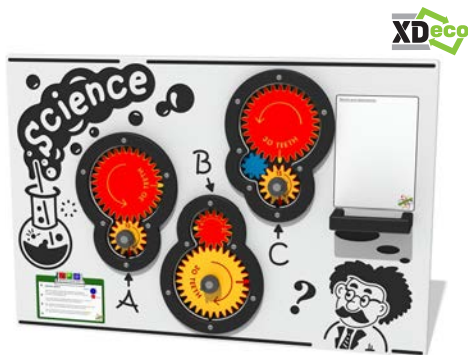

Scientific Gears

Learn about gear ratios and record your findings on the whiteboard.