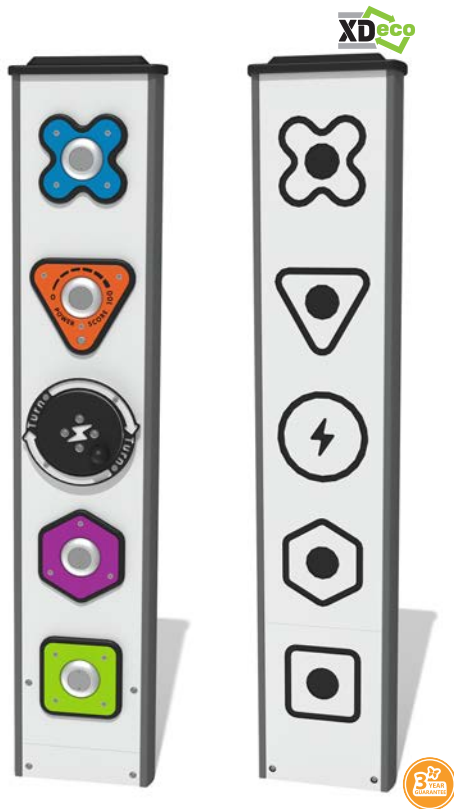

RotoGen Reactions Totem

An electronic interactive product that will bring energy to the playground. Turn the rotor to power the 4 button reactions game with lights and sounds.