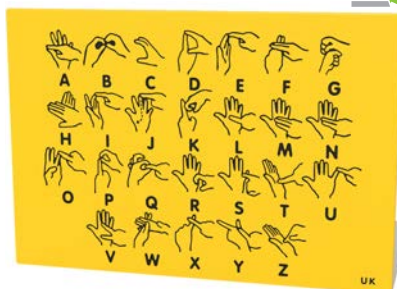

Hello Sign Language

Engraved tactile panel with either UK or USA sign language symbols for the word "HELLO".

XDeco

XDeco

XDeco

Braille Alphabet and Numbers

Engraved Braille allows for enhanced learning and sensory skill development.

Sign Language - UK

High contrast, engraved panel supporting British sign language learning.

Sign Language - USA

High contrast, engraved panel supporting American sign language learning.

Tactile, Puzzle and Game

Tactile Play Panels

With moving parts and activities to engage with your hands or fingers. Tactile panels are great for developing fine motor control. Ski, slide, turn, tell the time, make up monsters - there are lots of ways to bring fun to any play setting.