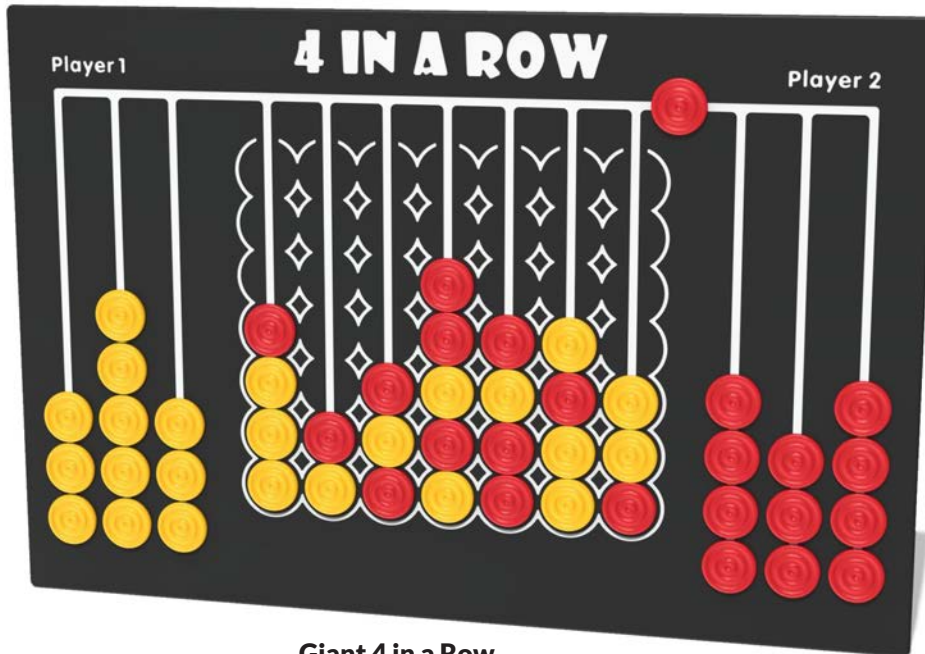

Pet Food Maze

Navigate your finger from each pet through the maze to find their favourite food.

Home to the Hive

Engraved tactile panel with a simple flower maze to trace your finger and navigate to the bee hive.

Animal Origins Maze

Link up each animal to the correct continent where they live. Help the kangaroo, eagle and rhino home.

Butterfly Maze

Engraved tactile panel with 2 opposing mirrored mazes where you can race a friend to the finish.

Bo Peep Maze

Help Bo Peep find her sheep by working your way through the maze with your finger.

Game Play Panels

The Game Play Panels are one of our most popular sections with lots of fun and games for everyone. Try your hand at racing, tangle play, 3 in a row, tic tac toe and lots more from our popular range of playground games panels.