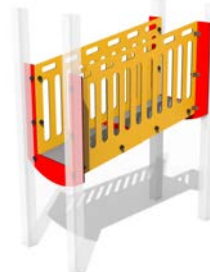

Sloping Bridge

Slip-resistant deck to link 2 platforms with 0.3m height difference.