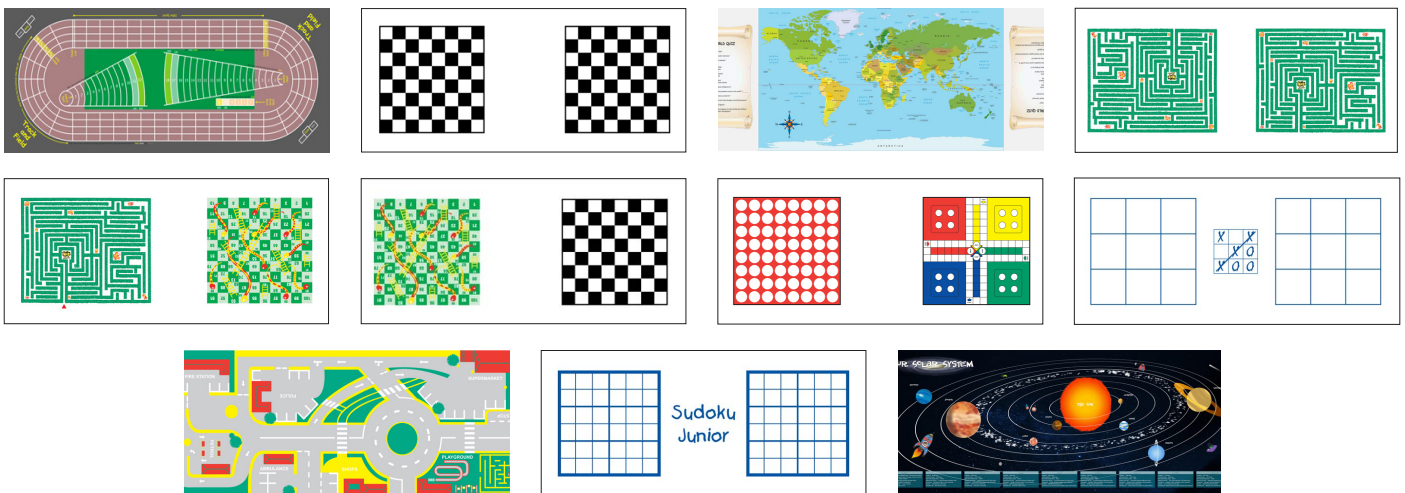

GameBoard Top Kit

All GameBoard Top Kits are supplied with the corners and edging to attach to your picnic table. The game tops are laminated with a scratch-resistant top surface and game pieces are supplied for those games that require them. Please note: the standard top kit is suitable for most picnic table tops measuring 1500x600mm but the kits are NOT suitable for all picnic table types.