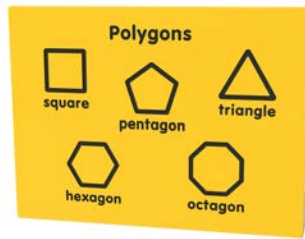

Polygons

Name the different polygons. How many sides does each have?