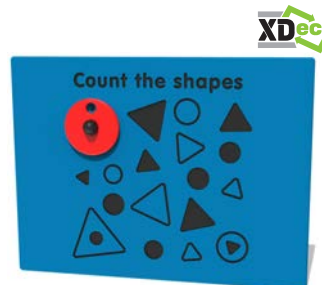

Abacus

Use the abacus beads to learn simple addition and subtraction.

Sunflower Sums

Features sliding maths sum counters. Record your answers on the chalkboard.

Number Maze

Can you do the maths? Work out the calculation and follow the finger trace to the correct answer.

Number Crunch

Test yourself on maths. Work out the sum and follow the finger trace to the correct answer.

Fraction Finder

Tactile finger trace panel where you have to match up the fraction to the correct pie chart image.