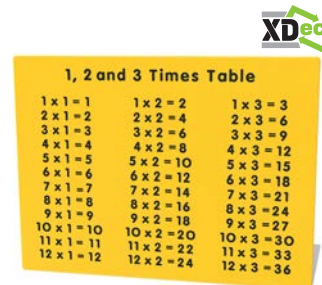

1, 2 and 3 Times Table

Learn the 1, 2 and 3 times tables. A fun way to learn maths outdoors.