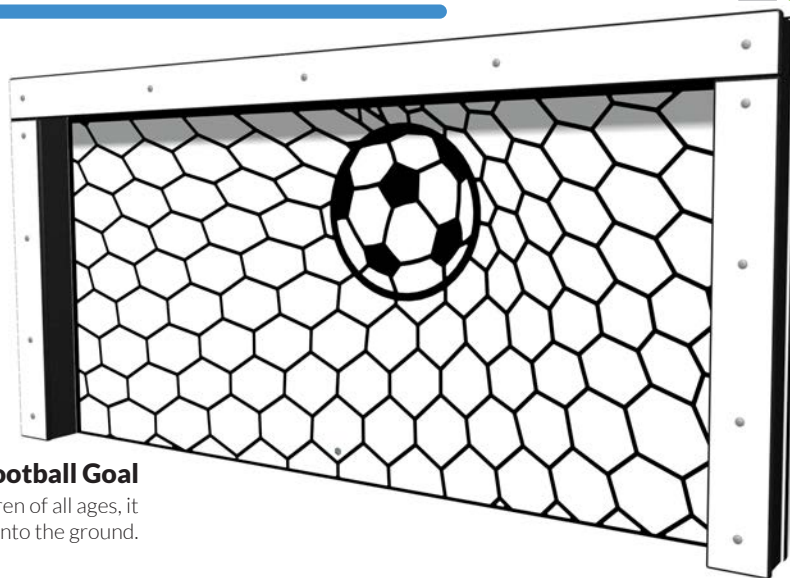

Wall Targets and Ball Games

Ball games have always been popular in playgrounds and are a great way to increase physical activity, promote fitness, well-being, coordination and team play amongst children.

Football Goal

How many goals will you score? Designed to appeal to children of all ages, it can either be wall mounted or installed into the ground.