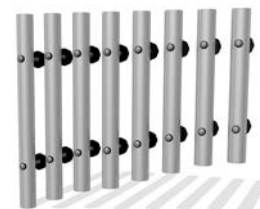

38mm Tube Chimes (8) Bolt Fixings

Rubber mounts with the bolt fixings so the chimes sound great. Available individually or as a set of 5 or 8.