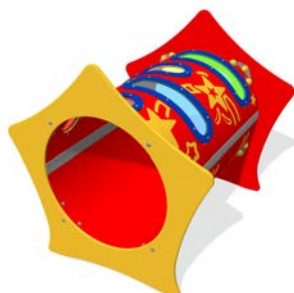

Skylight Tunnel

Look up! The Skylight Crawl Through Play Tunnel features polycarbonate coloured window panels, perfect for star gazing. Available in 1.2m and 2.4m lengths.