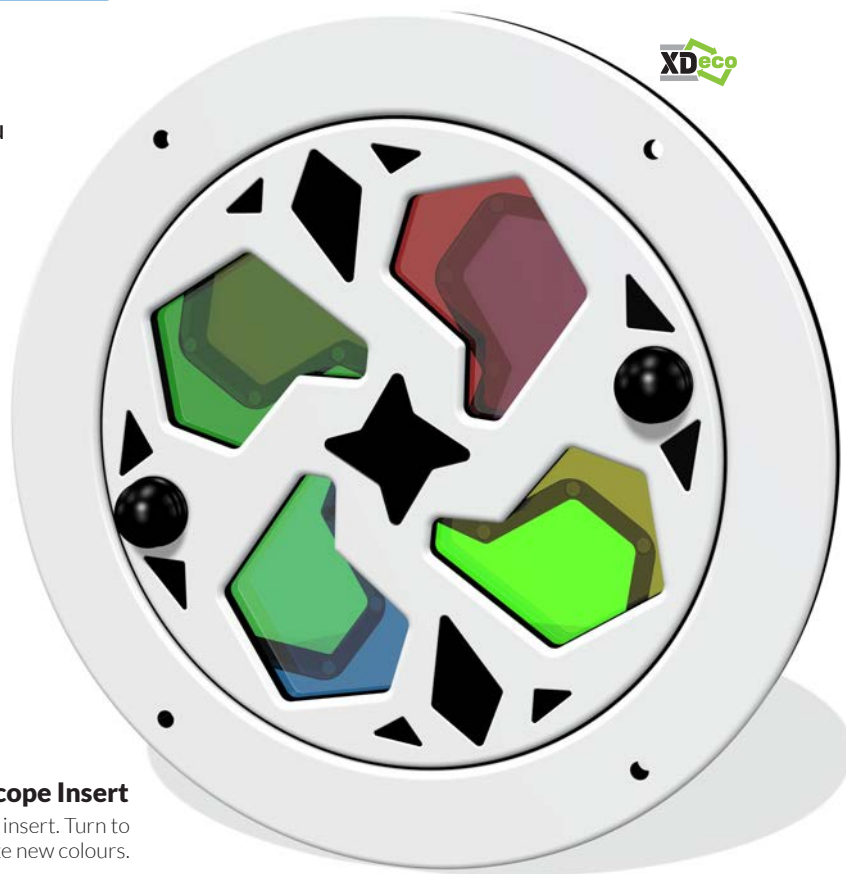

Mechanical Inserts

For customers who manufacture their own panels in timber, HPL or HDPE, we have a wide range of mechanical and sensory inserts for you to add to your own panels and structures. Add a little more fun into the playground with these long-lasting and engaging inserts.

Colour Wheel Kaleidoscope Insert

Stimulate the visual senses with this simple and beautiful insert. Turn to overlay and create new colours.