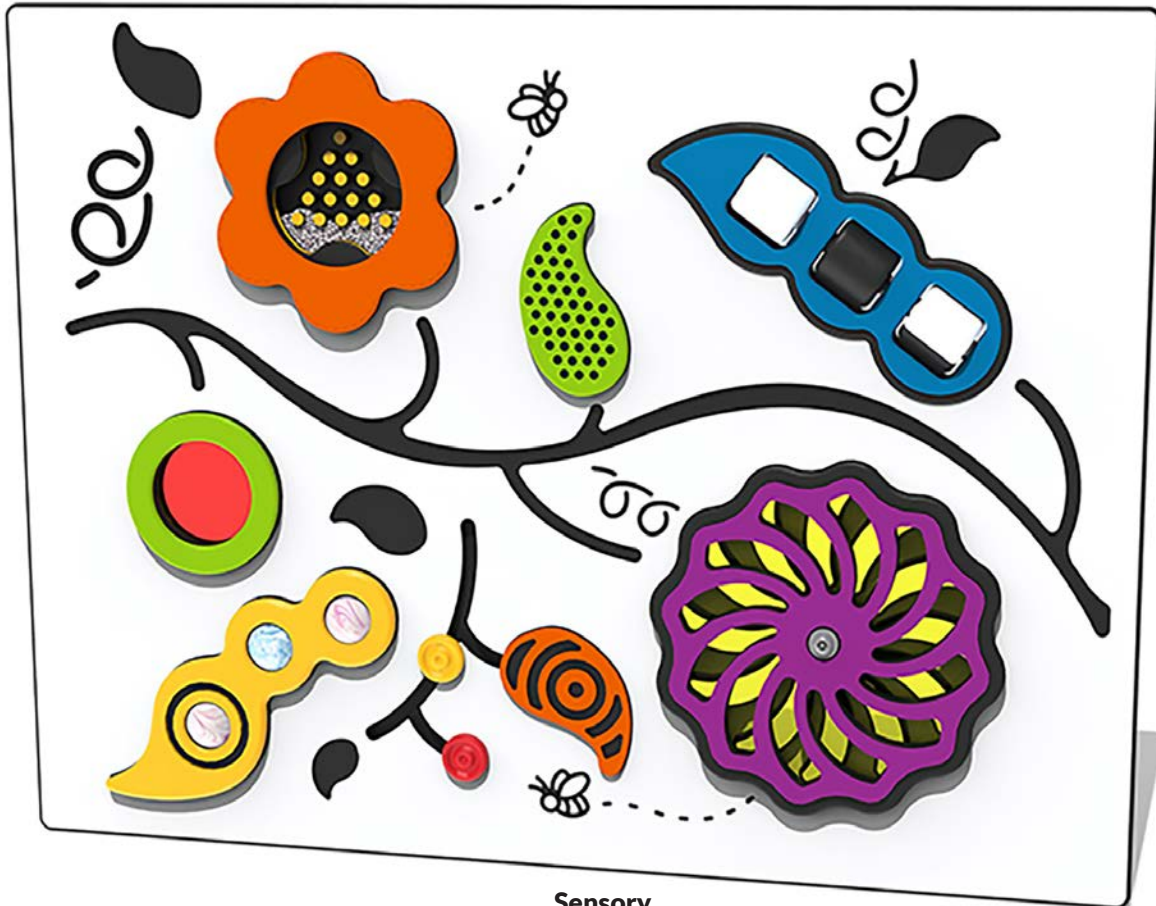

Sensory Play Panels

Sensory Play Panels for the playground with moving parts can offer tactile, visual and audible stimulation ensuring they're fun and engaging for both able-bodied children and those with physical, mental and learning disabilities.

Play panels can be customised with your own logo and text, and the colour and size can also be changed to meet your specification.

N^{ew}

XDeco

Sensory

Stimulate the touch, sight and sound senses with a myriad of interactive elements. Featuring coloured windows, roller balls, textured surfaces, sliding counters and more.

N^{ew}