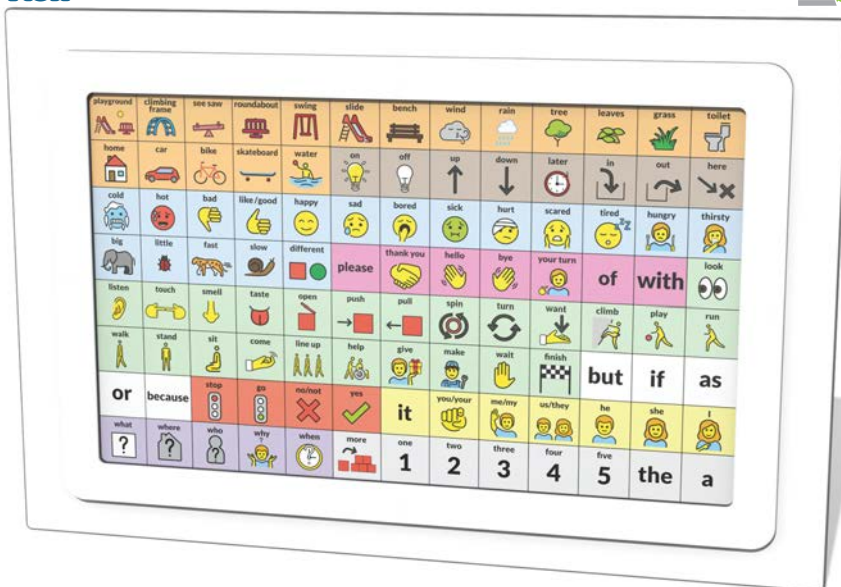

Inclusive Play Panels

Our Inclusive Play Panels are carefully considered to help support children of all abilities to play and learn together. They are focused around communication using a variety of high contrast colours and tactile engraving to aid those with visual impairments. Symbols and colour coding assist non verbal children to convey thoughts and feelings, as well as bold hand graphics to help teach children and adults basic sign language.

New

XDeco

Large Playground Communication

Designed specifically for children who have difficulty communicating verbally, such as those with Autism. Featuring 104 symbols colour coded to the Modified Fitzgerald Key.

New

XDeco

New

XDeco

XDeco

XDeco