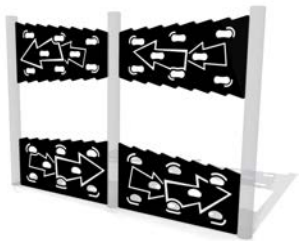

Arrows Split-Traverse Wall