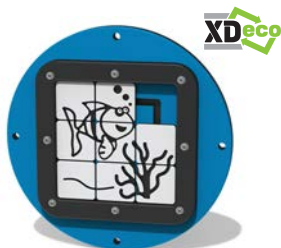

Mini Tile Slide Fish Insert

Create the fish scene by moving the sliding tiles into the correct position.