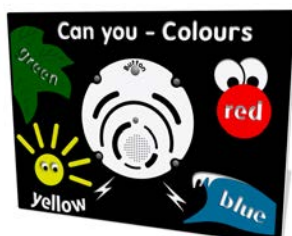

Set the hour hand to match the cuckoos, or play cuckoos to match the hour hand.

PlayTronic Make a Noise

"Can you make a noise like a cat", "can you make a noise like a dog?"

PlayTronic Surroundings

"Can you point to a tree", "can you point to the clouds?"