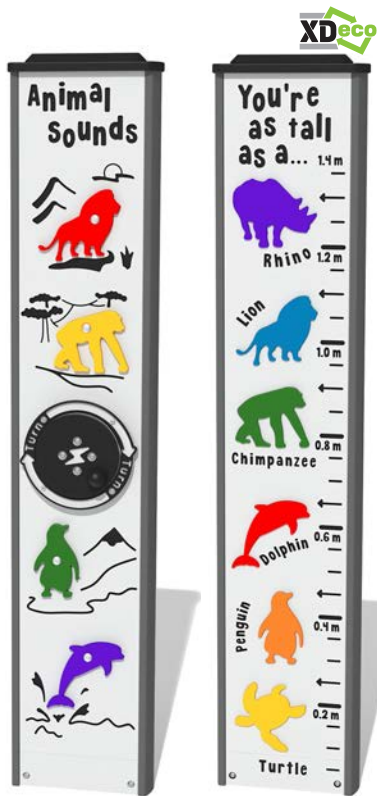

Wildlife Totem

A fun interactive product that will bring life to the playground. Wind the rotor to power the animal sounds, with a tactile height chart to see how tall you are compared to different animals.