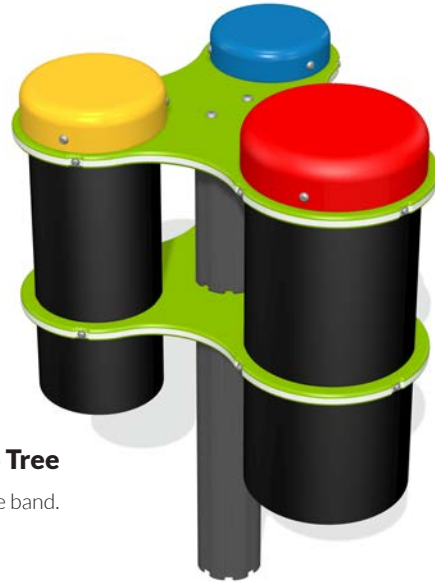

Symphony No3 - Musical Set

Five piece set of human powered RotoGen musical instruments, with traditional Bass and Lead Guitars, Drums, Piano and a Synthesizer if you're looking to recreate some 70s rock.

Symphony No4 - Musical Set

Five piece set of battery powered PlayTronic musical instruments, with traditional Bass and Lead Guitars, Drums, Piano and a Synthesizer.

Virtuoso Music

Making nice-sounding music in the playground has never looked so good. Our range of Virtuoso music products cover percussion, bells, chimes and much more. All of our Virtuoso instruments come with aluminum posts.