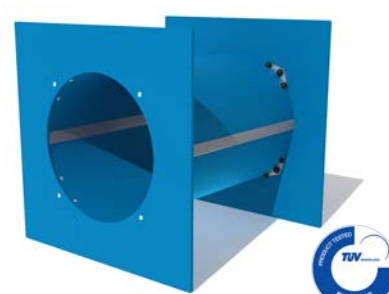

Plain Tunnel

A fun addition to any playground the Crawl Through Tunnel can be the centre of playtime games. Available in 4 standard sizes or made to measure.