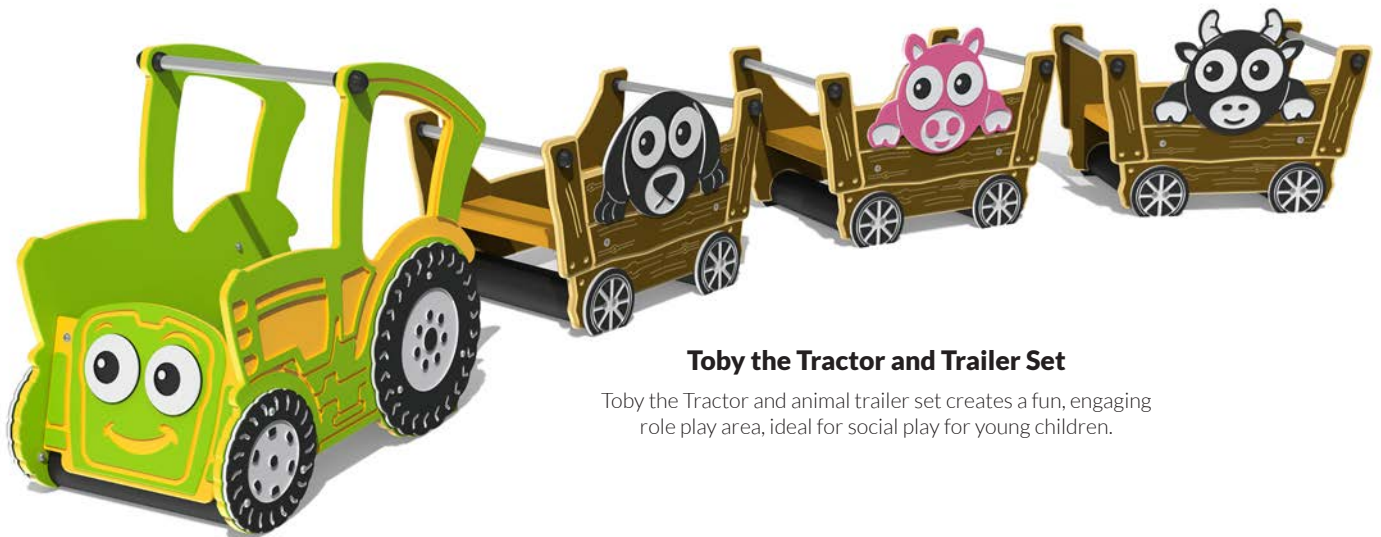

Free-standing design with seating, windows, arrow slots and castellation. Great for medieval role play.

Farmyard Play

Down on the farm we have tractors, trailers, animals, benches and activities to delight the children at play time. They can improve their story telling and social skills with these fun and hard-wearing playground essentials.

Terry the Tractor and Activity Trailer Set

Terry the Tractor is ideal for children to play on and includes a crawl through tunnel, steering wheel, seating and has an optional electronic dashboard panel which plays tractor and farm sounds. Constructed from HDPE, this product has been designed to be free-standing but can also be secured to the ground with optional ground anchors.