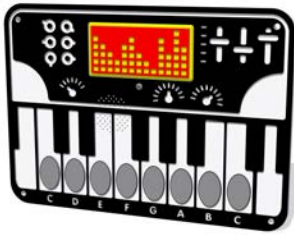

PlayTronic Synthesizer Musical Insert

Become a rock star and play the electric rock synth notes C-C.