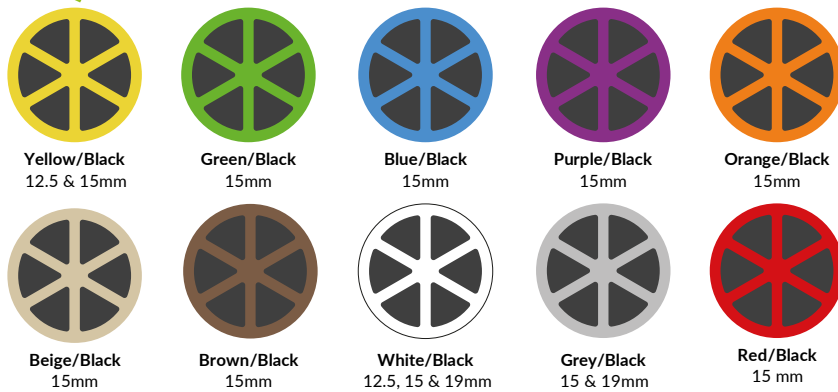

XD_{eco} HDPE - Recycled Black Core - (Size 1220 x 2440mm)