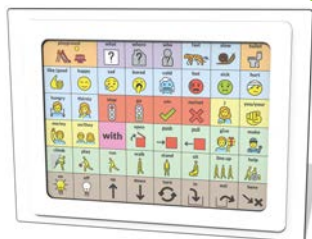

New

XDeco

New

XDeco

XDeco

XDeco

Playground Communication

A more compact and concise version of the panel above with 47 colour coded symbols.