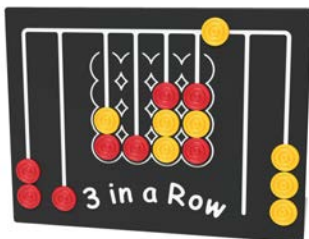

Pin Point

A game of skill for 1 or 2 players. Drop the counter from the right height to land on the point.

Turbo Racer

Who can reach the finish first? Spin the disc to see how many spaces you can move.

Rock Paper Scissors

For 2 children to play together. Turn the spinners to randomly pick each symbol.

Formula Racing

Twist and turn your way around the track to beat your opponent. A fun car themed racing game.

Tangle

Heavy duty playground version of Twister. Spin the disc to get instructions on your next move.

3 in a Row

Try and get 3 in a row before your opponent with this tactile sliding counters game.

Flip-Over Noughts and Crosses

Simple Noughts and Crosses game with flip-over discs.

Tic Tac Toe

Get ready to play Tic Tac Toe. A classic game with large easy-to-hold spinning discs.