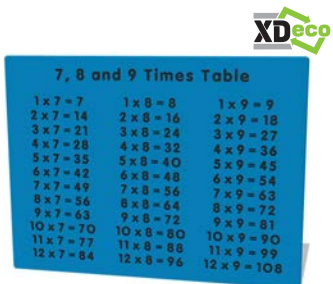

7, 8 and 9 Times Table

Learn the 7, 8 and 9 times tables.