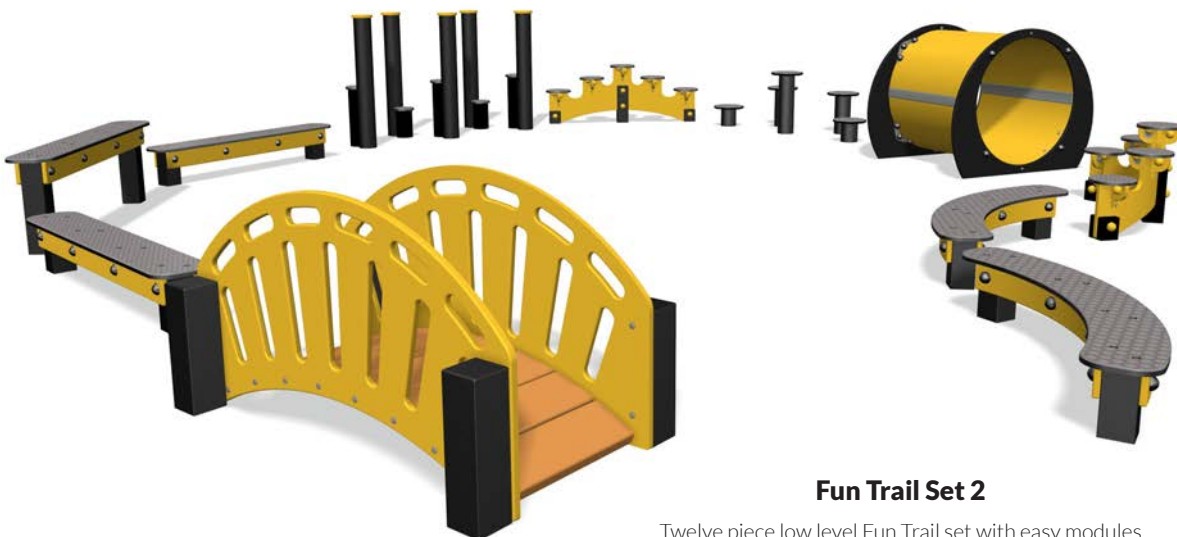

Fun Trail Set 2

Twelve piece low level Fun Trail set with easy modules for younger children, including a bridge and tunnel.