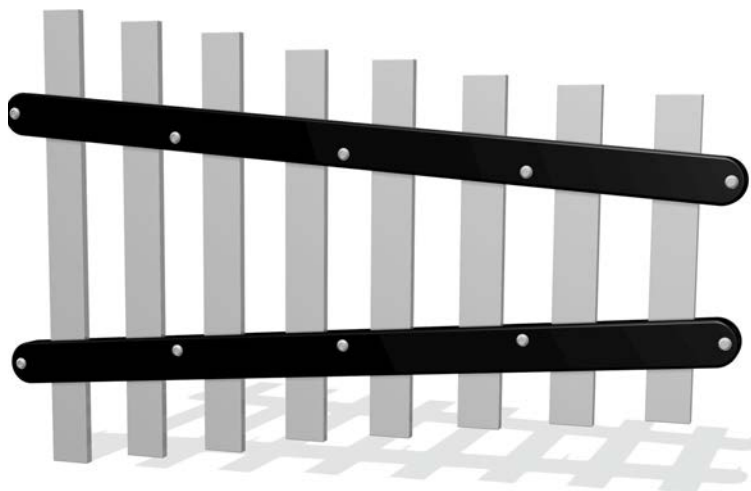

Musical Components

A great and economical way to add music to your existing panels or products, with a huge range of chimes and fixing methods to meet your needs.

38mm Flat Chimes (8) with Mounting Strips

Full set of 38mm 8 Pentatonic Flat Chimes CDEGACDE that are mounted using 2 simple strips of HDPE. Set of 5 also available.