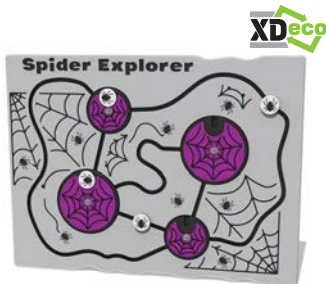

Spider Explorer

Move the spiders around the channels to visit their friends. Twist each web to allow each spider on.