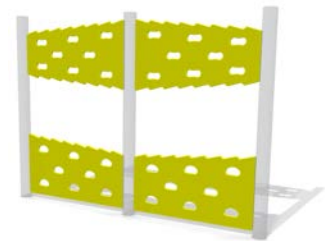

Zig-Zag Split-Traverse Wall