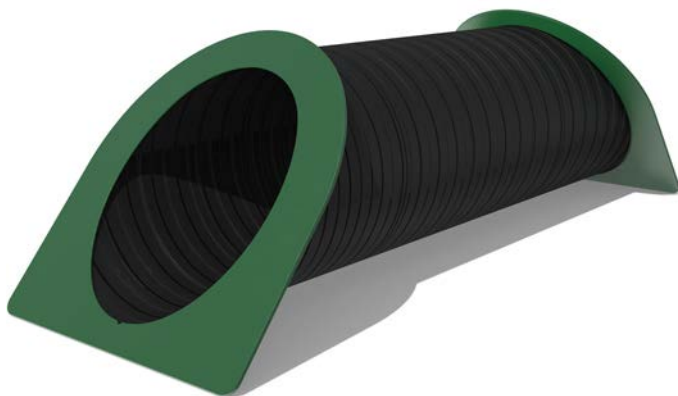

Underground Tunnel with Angled Entry Panels

Available in 3m and 6m lengths.