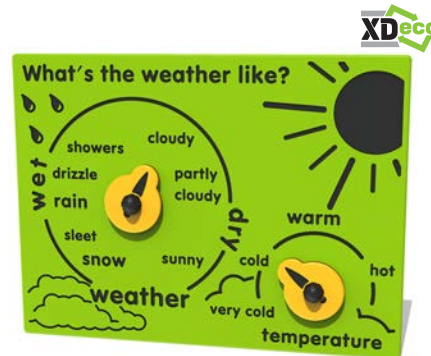

What's the Weather Like

Look up. What can you see? Turn the pointers on the panel to represent the current weather.