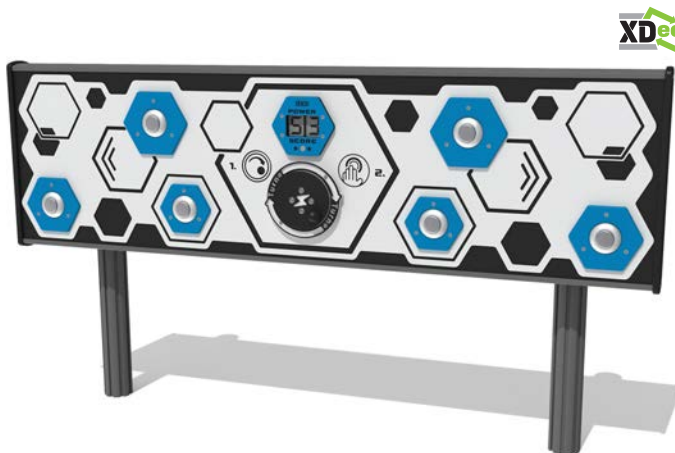

RotoGen Hex Reactions Station

High-efficiency human-powered energy, large scale reactions station with 6 high visibility LED light sensors and LCD power and score display.