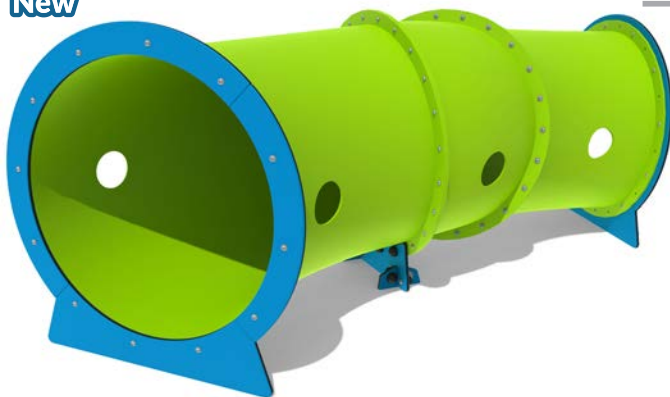

Wave Tube Tunnel

Children can gain a sense of security when sitting in the tunnel and are able to peek at the world outside through the multiple windows. A fun and engaging place to crawl through, hang out and hide away.

New

XDeco