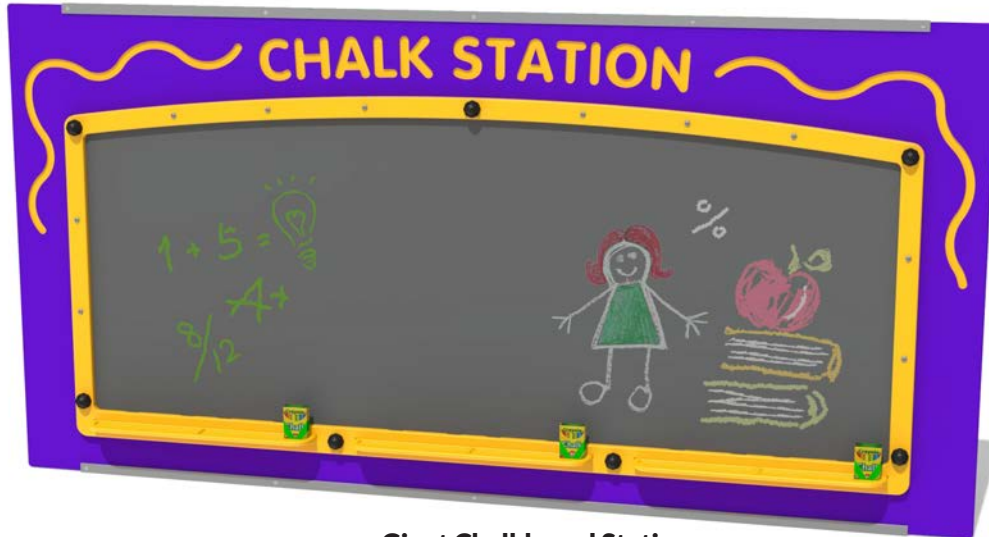

Art and Craft Play Panels

Our Art and Craft Play Panels were created for children to have fun expressing their artistic flair with paints, chalks, pens or with weaving. A great way to add creativity to the playground.

Giant Chalkboard Station

Get creative with friends and enjoy the freedom to draw larger scale pictures outside. Chalks included.