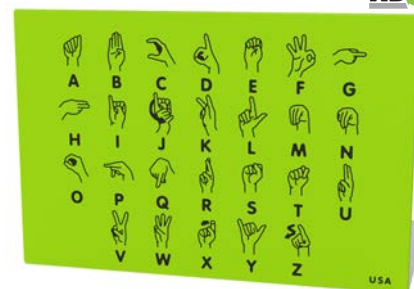

Hello Sign Language

Engraved tactile panel with either UK or USA sign language symbols for the word "HELLO".

XDeco

XDeco

XDeco

Braille Alphabet and Numbers

Engraved Braille allows for enhanced learning and sensory skill development.

Sign Language - UK

High contrast, engraved panel supporting British sign language learning.

Sign Language - USA

High contrast, engraved panel supporting American sign language learning.

Tactile, Puzzle and Game