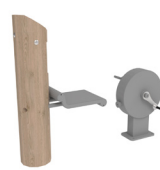

NATURE FITNESS - DENFIT

AbShape
1313-001-001

BackShape
1313-002-001

BalanceBoard
1313-003-001

BikeFit
1313-004-001

BikeFit Senior
1313-005-001

CrossFit
1313-006-001

KneeRaise
1313-007-001

LegPush
1313-008-001

ParallelBars Inclusive
1313-009-001

RowFit
1313-010-001

RunFit
1313-011-001

StepUp
1313-012-001

StepWalk
1313-013-001

TwistOut
1313-014-001

WaxOnWaxOff
1313-015-001

WaxOnWaxOff Double
1313-016-001

PushUp Double
1313-017-001

WaxOnWaxOff Inclusive
1313-018-001

BikeFit-Adjustable Resistance
1313-019-001

BikeFit SR-Adjustable Resistance
1313-001-001

CrossFit-Adjustable Resistance
1313-021-001